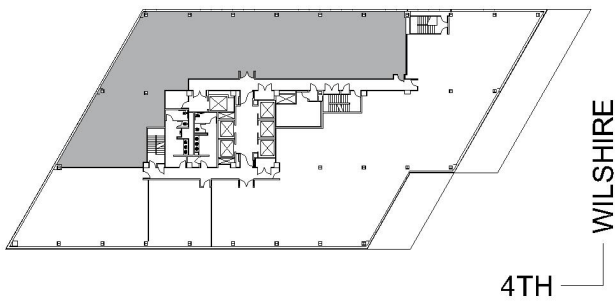

401 WILSHIRE

SUITE 300 | 7,271 RSF

SANTA MONICA

SUITE CONFIGURATION

OFFICES:	9
CONFERENCE ROOM:	1
RECEPTION:	1
KITCHEN:	1
IT ROOM:	1
STORAGE ROOM:	1

NOT TO SCALE
FURNITURE NOT INCLUDED

For more information, please contact: