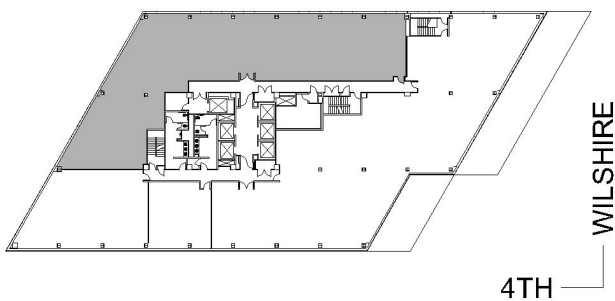

# 401 WILSHIRE

SUITE 300 | 7,271 RSF  
SANTA MONICA

#### SUITE CONFIGURATION

OFFICES:	9
CONFERENCE ROOM:	1
RECEPTION:	1
KITCHEN:	1
IT ROOM:	1
STORAGE ROOM:	1

NOT TO SCALE  
FURNITURE NOT INCLUDED

For more information, please contact:

310.255.7777  
leasing@douglasemmett.com