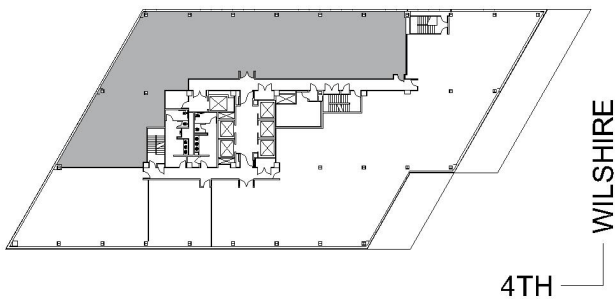

# 401 WILSHIRE

SUITE 300 | 7,271 RSF

SANTA MONICA

#### SUITE CONFIGURATION

OFFICES:	9
CONFERENCE ROOM:	1
RECEPTION:	1
KITCHEN:	1
IT ROOM:	1
STORAGE ROOM:	1

NOT TO SCALE  
FURNITURE NOT INCLUDED

For more information, please contact:

310.255.7777  
leasing@douglasemmett.com