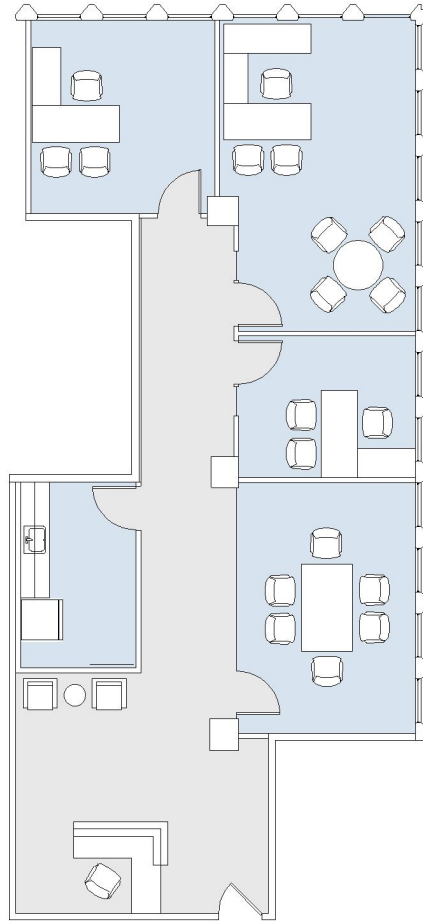

12011

SALTAIR/SAN VICENTE

SUITE 505 | 1,763 RSF

BRENTWOOD-SAN VICENTE

SAN VICENTE

SUITE CONFIGURATION

OFFICES:	3
CONFERENCE ROOM:	1
RECEPTION:	1
KITCHEN:	1

NOT TO SCALE