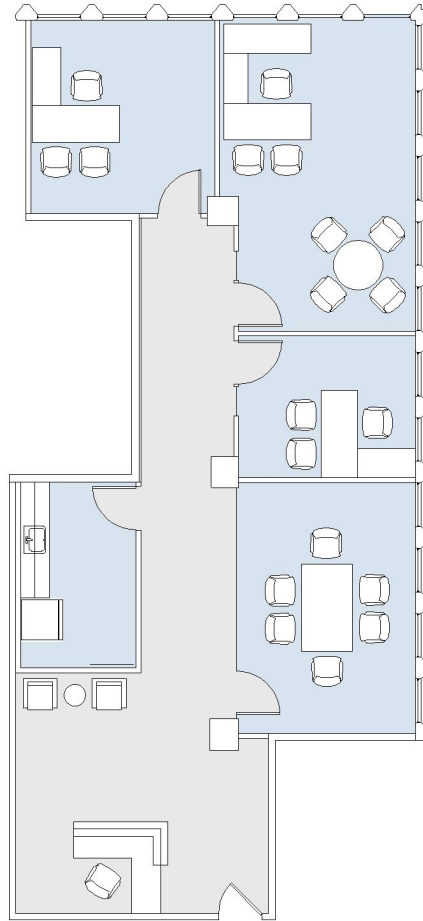

# 12011

SALTAIR/SAN VICENTE

SUITE 505 | 1,763 RSF

BRENTWOOD-SAN VICENTE

## SAN VICENTE

### SUITE CONFIGURATION

OFFICES:	3
CONFERENCE ROOM:	1
RECEPTION:	1
KITCHEN:	1

NOT TO SCALE

FURNITURE NOT INCLUDED

For more information, please contact:

310.255.7777

leasing@douglasemmett.com

**Douglas  
Emmett**