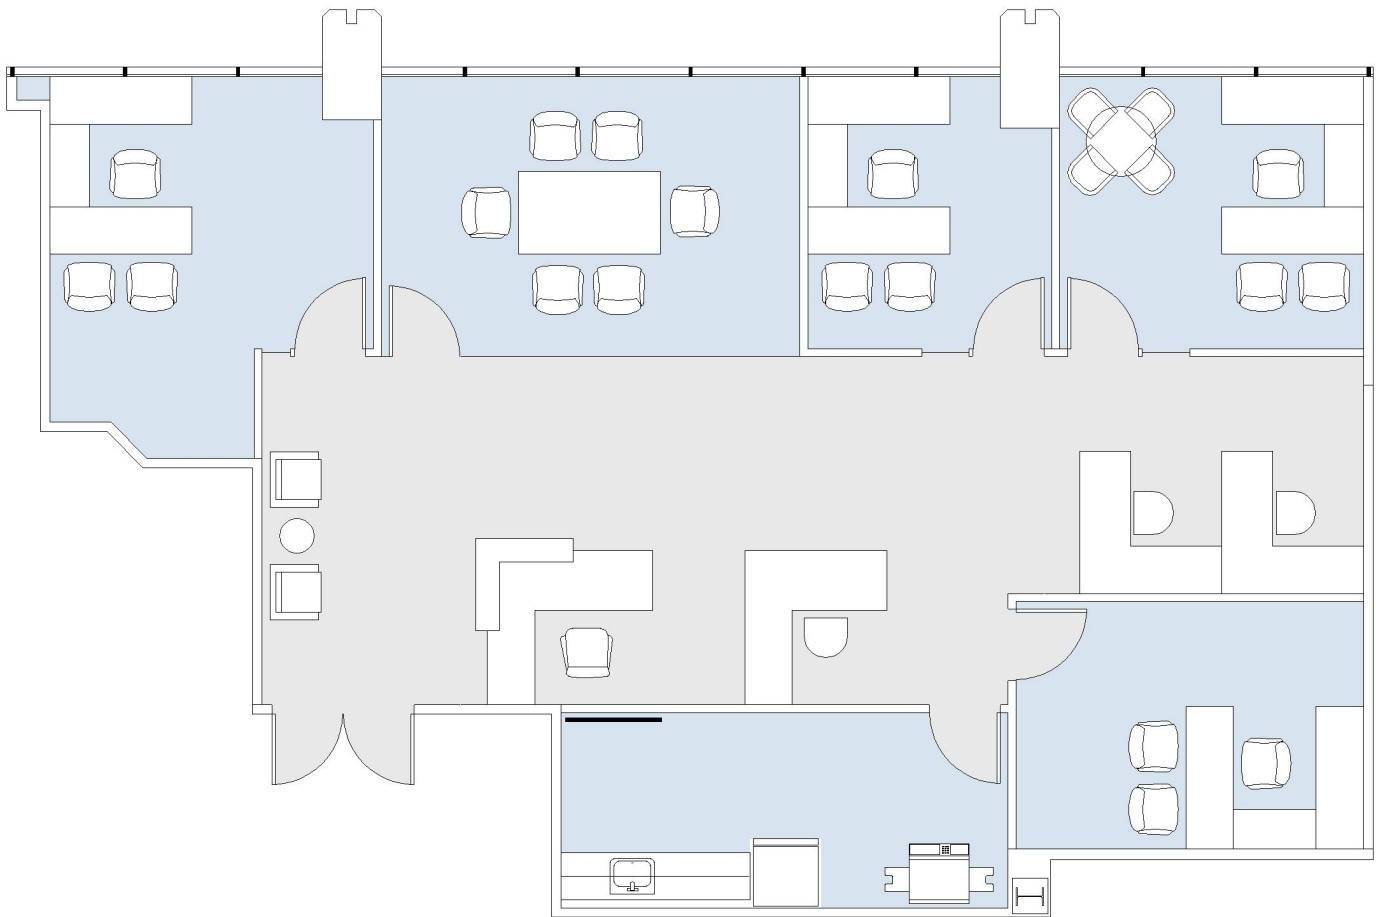

15760 VENTURA

ENCINO GATEWAY

SUITE 1540 | 2,057 RSF

SHERMAN OAKS/ENCINO

SUITE CONFIGURATION

OFFICES:	4
CONFERENCE ROOM:	1
RECEPTION:	1
KITCHEN:	1

NOT TO SCALE
FURNITURE NOT INCLUDED

For more information, please contact: