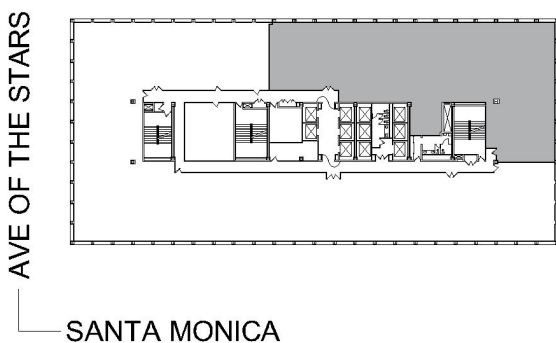

1901 AVENUE OF THE STARS

SUITE 850 | 8,281 RSF

CENTURY CITY

SUITE CONFIGURATION

OFFICES:	15
OPEN OFFICE:	2
CONFERENCE ROOM:	2
RECEPTION:	1
KITCHEN:	1
IT ROOM:	1
FILE ROOM:	1

NOT TO SCALE

FURNITURE NOT INCLUDED