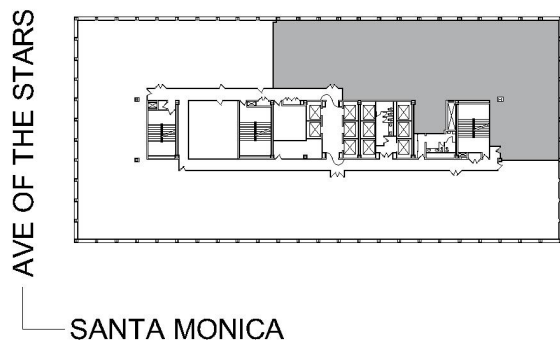

# 1901 AVENUE OF THE STARS

SUITE 850 | 8,281 RSF

CENTURY CITY

#### SUITE CONFIGURATION

OFFICES:	15
OPEN OFFICE:	2
CONFERENCE ROOM:	2
RECEPTION:	1
KITCHEN:	1
IT ROOM:	1
FILE ROOM:	1

NOT TO SCALE

FURNITURE NOT INCLUDED

For more information, please contact:

310.255.7777