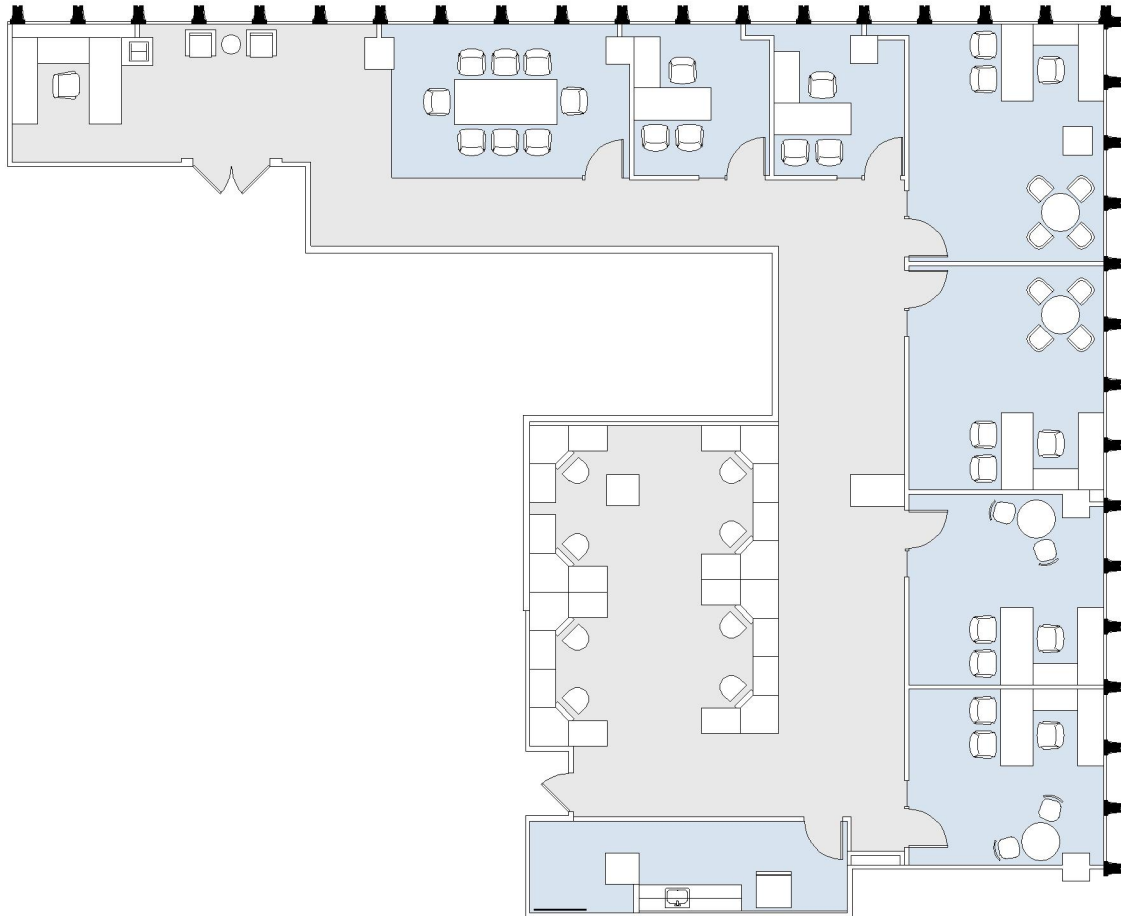

9100 WILSHIRE

9100 WILSHIRE WEST TOWER

SUITE W0950 | 4,073 RSF

BEVERLY HILLS

SUITE CONFIGURATION

OFFICES:	6
CONFERENCE ROOM:	1
RECEPTION:	1
KITCHEN:	1

NOT TO SCALE

FURNITURE NOT INCLUDED