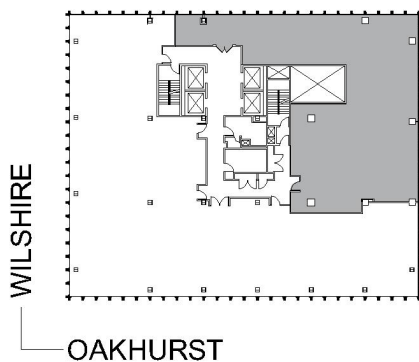

9100

9100 WILSHIRE WEST TOWER

SUITE W0950 | 4,073 RSF

BEVERLY HILLS

WILSHIRE

SUITE CONFIGURATION

OFFICES:	6
CONFERENCE ROOM:	1
RECEPTION:	1
KITCHEN:	1

NOT TO SCALE
FURNITURE NOT INCLUDED