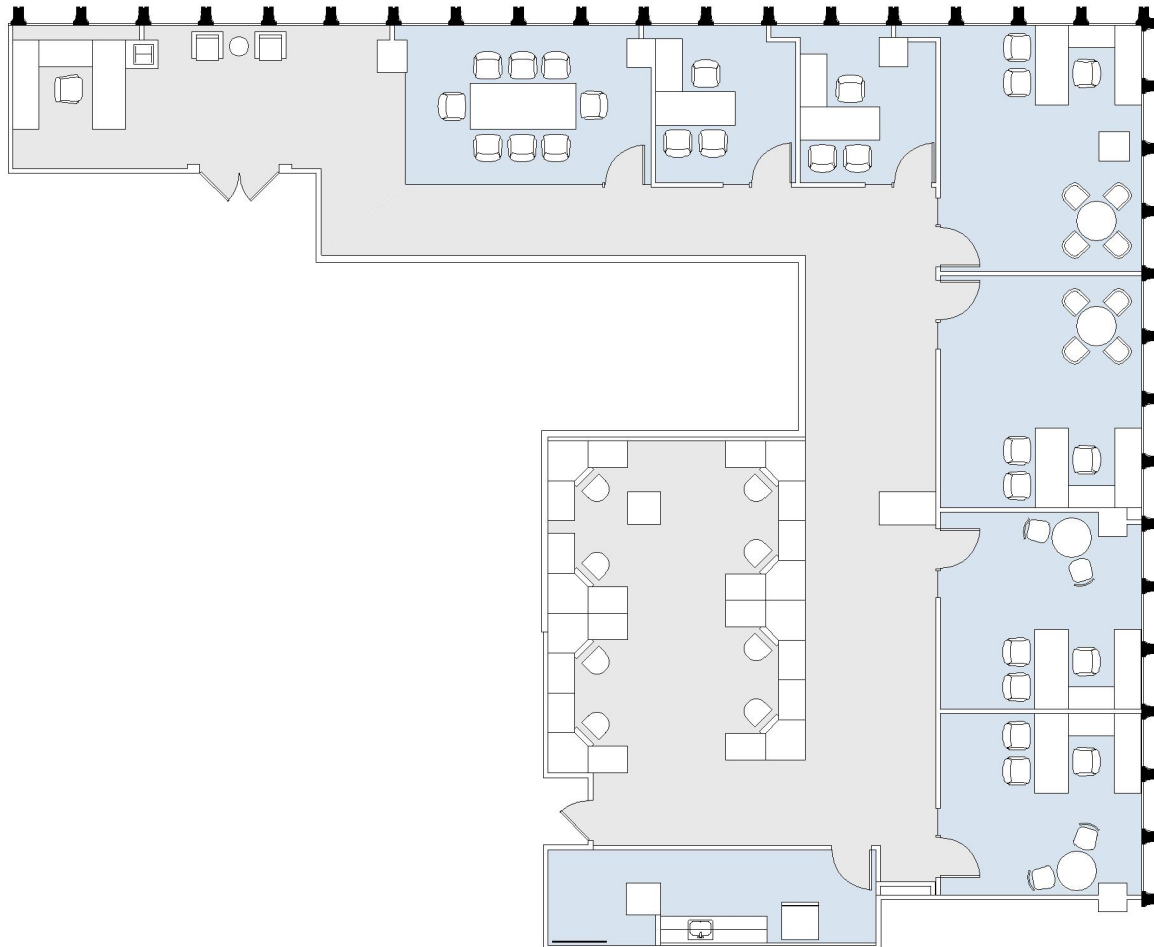

9100

9100 WILSHIRE WEST TOWER

SUITE W0950 | 4,073 RSF

BEVERLY HILLS

WILSHIRE

SUITE CONFIGURATION

OFFICES:	6
CONFERENCE ROOM:	1
RECEPTION:	1
KITCHEN:	1

NOT TO SCALE
FURNITURE NOT INCLUDED