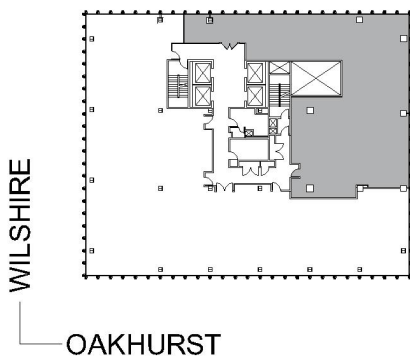

9100 WILSHIRE

9100 WILSHIRE WEST TOWER

SUITE W0950 | 4,073 RSF

BEVERLY HILLS

SUITE CONFIGURATION

OFFICES:	6
CONFERENCE ROOM:	1
RECEPTION:	1
KITCHEN:	1

NOT TO SCALE

FURNITURE NOT INCLUDED