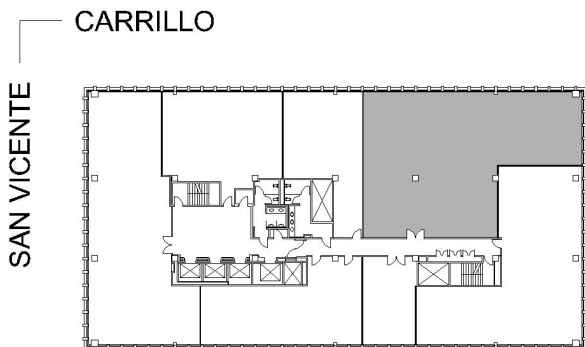

For more information, please contact:

310.255.7777
leasing@douglasemmett.com

**Douglas
Emmett**