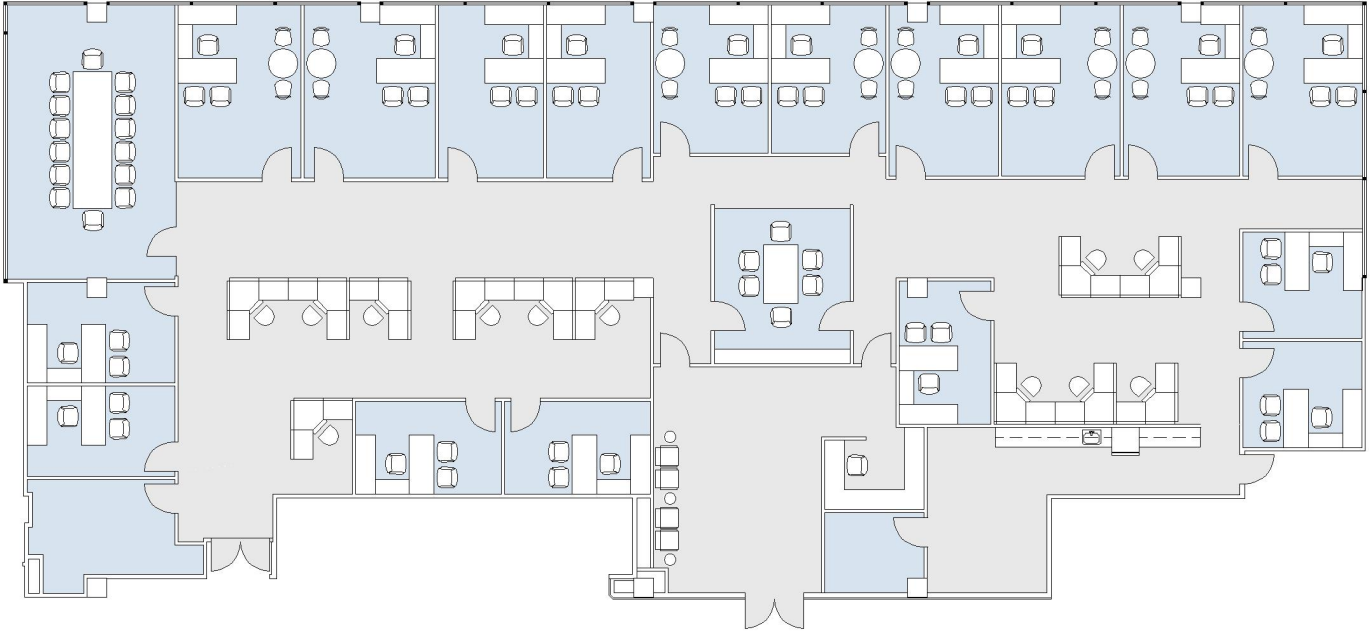

6310

CARTHAY CAMPUS 10

SUITE 100 | 8,968 RSF

BEVERLY HILLS

SAN VICENTE

SUITE CONFIGURATION

OFFICES:	17
CONFERENCE ROOM:	2
RECEPTION:	1
KITCHEN:	1
IT ROOM:	1
STORAGE:	1

NOT TO SCALE