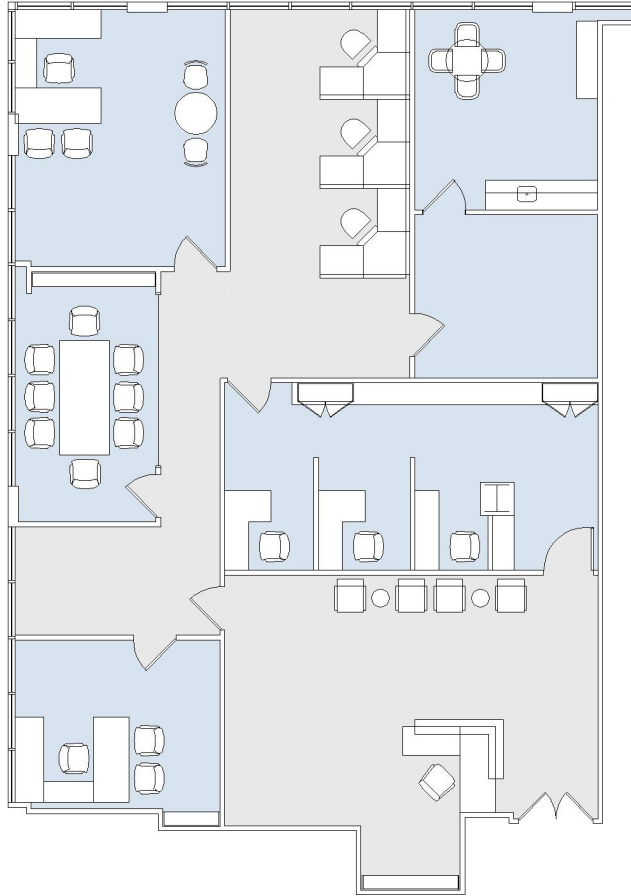

8383

WILSHIRE

SUITE 420 | 2,873 RSF

BEVERLY HILLS

SUITE CONFIGURATION

OFFICES:	2
SHARE OFFICE:	1
CONFERENCE ROOM:	1
RECEPTION:	1
KITCHEN:	1
STORAGE:	1

NOT TO SCALE
FURNITURE NOT INCLUDED

For more information, please contact: