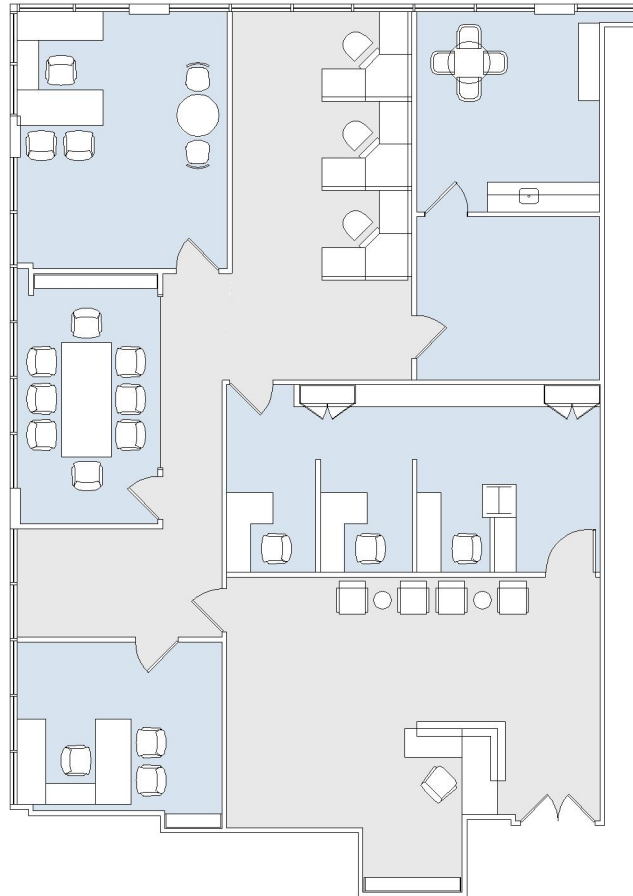

8383 WILSHIRE

SUITE 420 | 2,873 RSF
BEVERLY HILLS

SUITE CONFIGURATION

OFFICES:	2
SHARE OFFICE:	1
CONFERENCE ROOM:	1
RECEPTION:	1
KITCHEN:	1
STORAGE:	1

NOT TO SCALE
FURNITURE NOT INCLUDED

For more information, please contact: