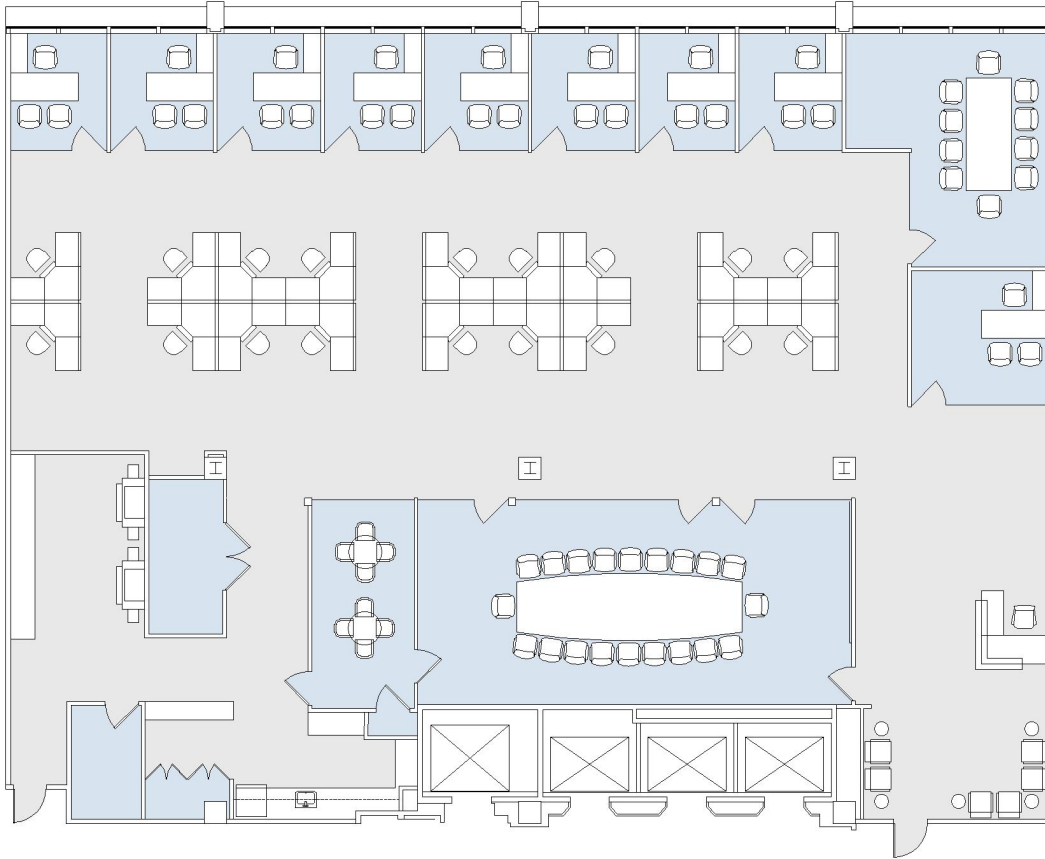

# 6310

CARTHAY CAMPUS 10

SUITE 275 | 7,503 RSF

BEVERLY HILLS

## SAN VICENTE

### SUITE CONFIGURATION

OFFICES:	9
CONFERENCE ROOM:	2
RECEPTION:	1
KITCHEN:	1
IT ROOM:	1
STORAGE:	3

NOT TO SCALE

FURNITURE NOT INCLUDED

CARRILLO

SAN VICENTE

For more information, please contact:

CARLTON MAESE