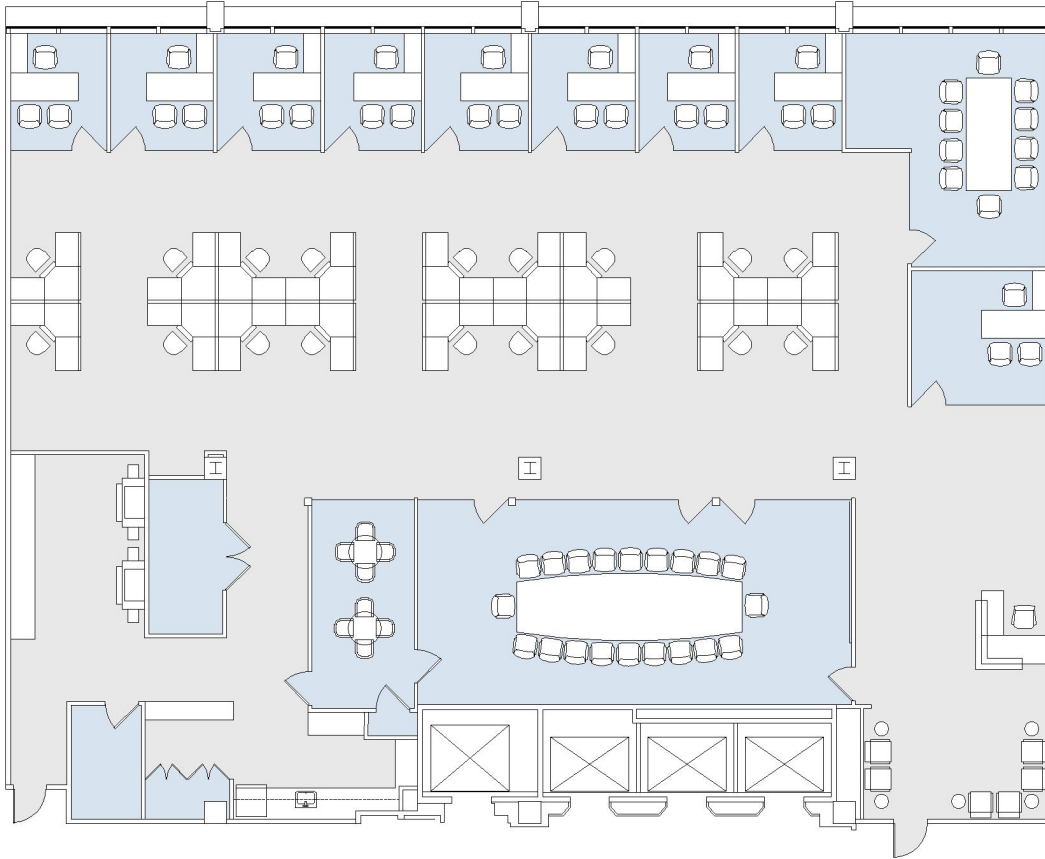

6310

CARTHAY CAMPUS 10

SUITE 275 | 7,503 RSF

BEVERLY HILLS

SAN VICENTE

SUITE CONFIGURATION

OFFICES:	9
CONFERENCE ROOM:	2
RECEPTION:	1
KITCHEN:	1
IT ROOM:	1
STORAGE:	3

NOT TO SCALE