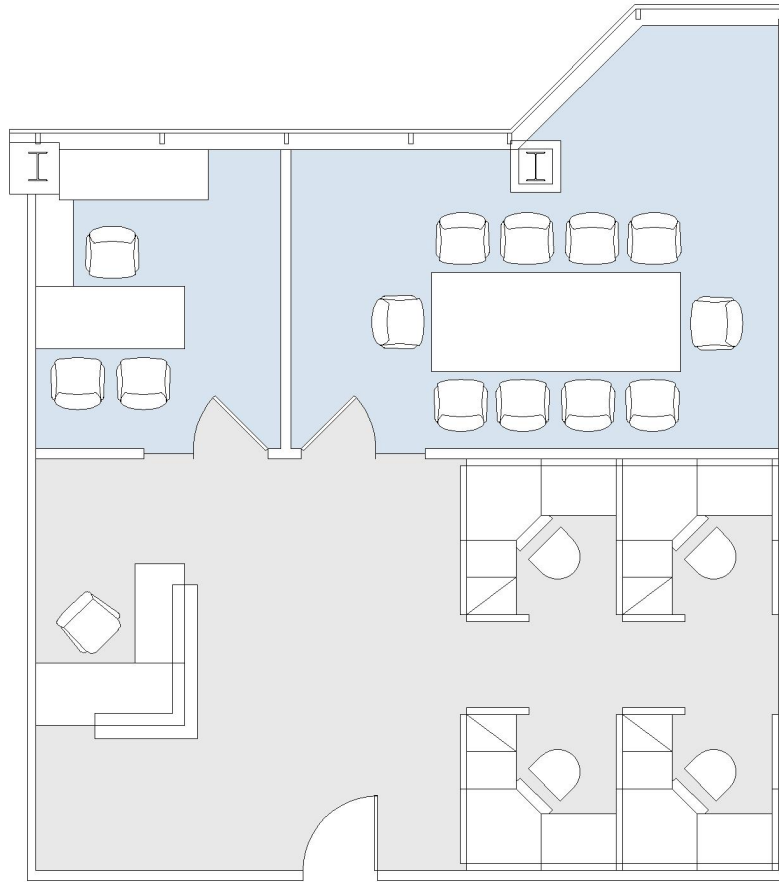

21550 OXNARD STREET

WARNER CENTER TOWER - II

SUITE 720 | 1,127 RSF

WOODLAND HILLS

SUITE CONFIGURATION

OFFICES:	1
CONFERENCE ROOM:	1
RECEPTION:	1

NOT TO SCALE
FURNITURE NOT INCLUDED

For more information, please contact: