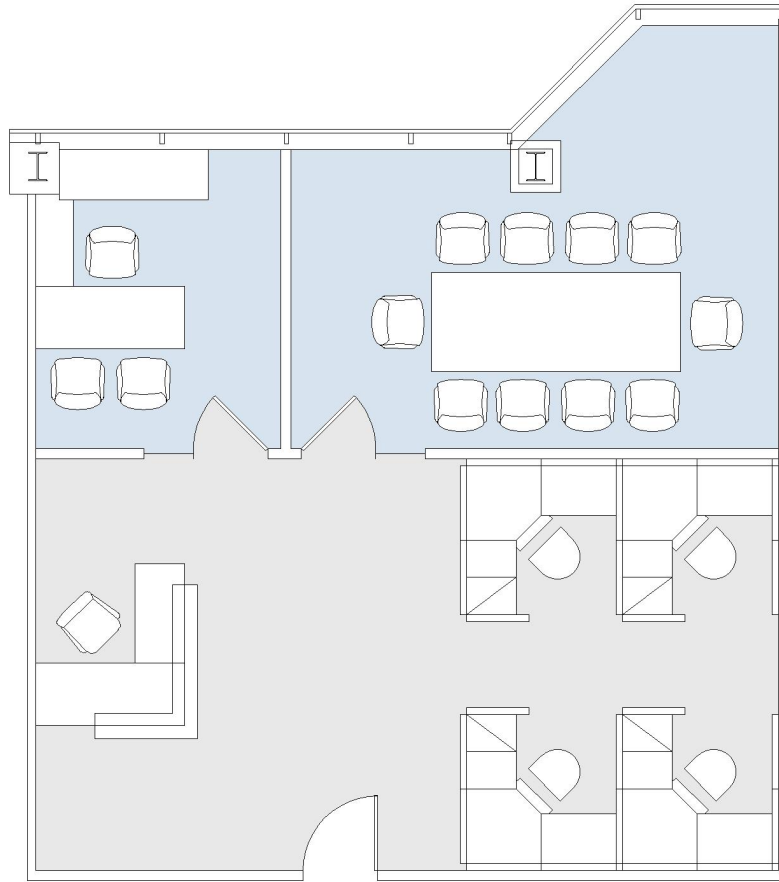

# 21550 OXNARD STREET

WARNER CENTER TOWER - II

SUITE 720 | 1,127 RSF

WOODLAND HILLS

#### SUITE CONFIGURATION

OFFICES:	1
CONFERENCE ROOM:	1
RECEPTION:	1

NOT TO SCALE  
FURNITURE NOT INCLUDED

For more information, please contact:

310.255.7777  
leasing@douglasemmett.com

**Douglas  
Emmett**