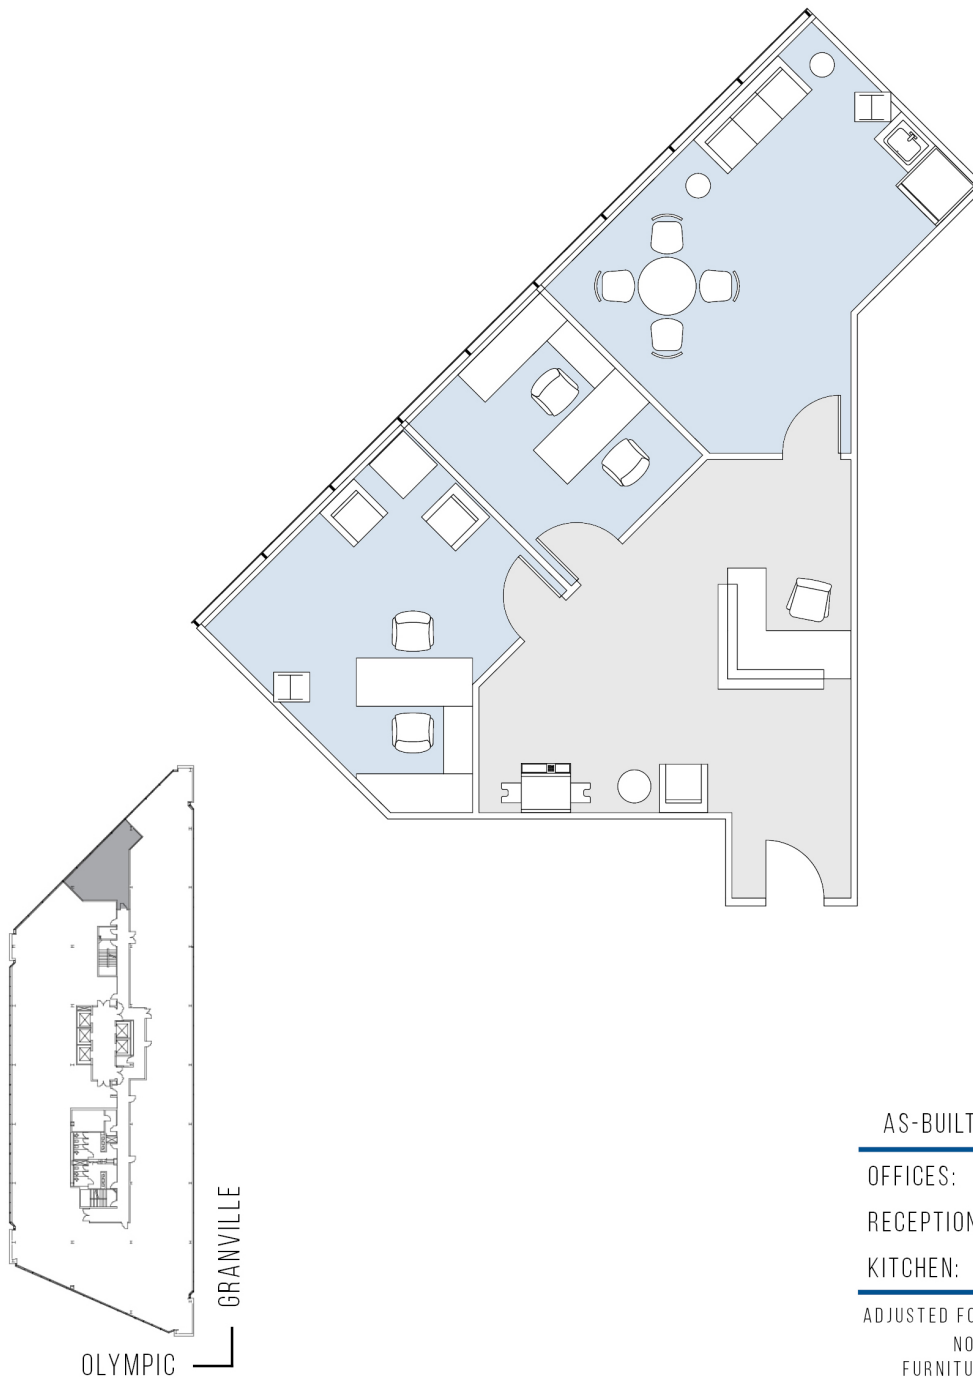

# 11835 OLYMPIC

WESTSIDE TOWERS EAST TOWER

SUITE 820 | 1,169 RSF

SAWTELLE/WEST LA

#### AS-BUILT CONFIGURATION

OFFICES:	2
RECEPTION:	1
KITCHEN:	1

ADJUSTED FOR SOCIAL DISTANCING  
NOT TO SCALE  
FURNITURE NOT INCLUDED

For more information, please contact:

310.255.7777

leasing@douglasemmett.com