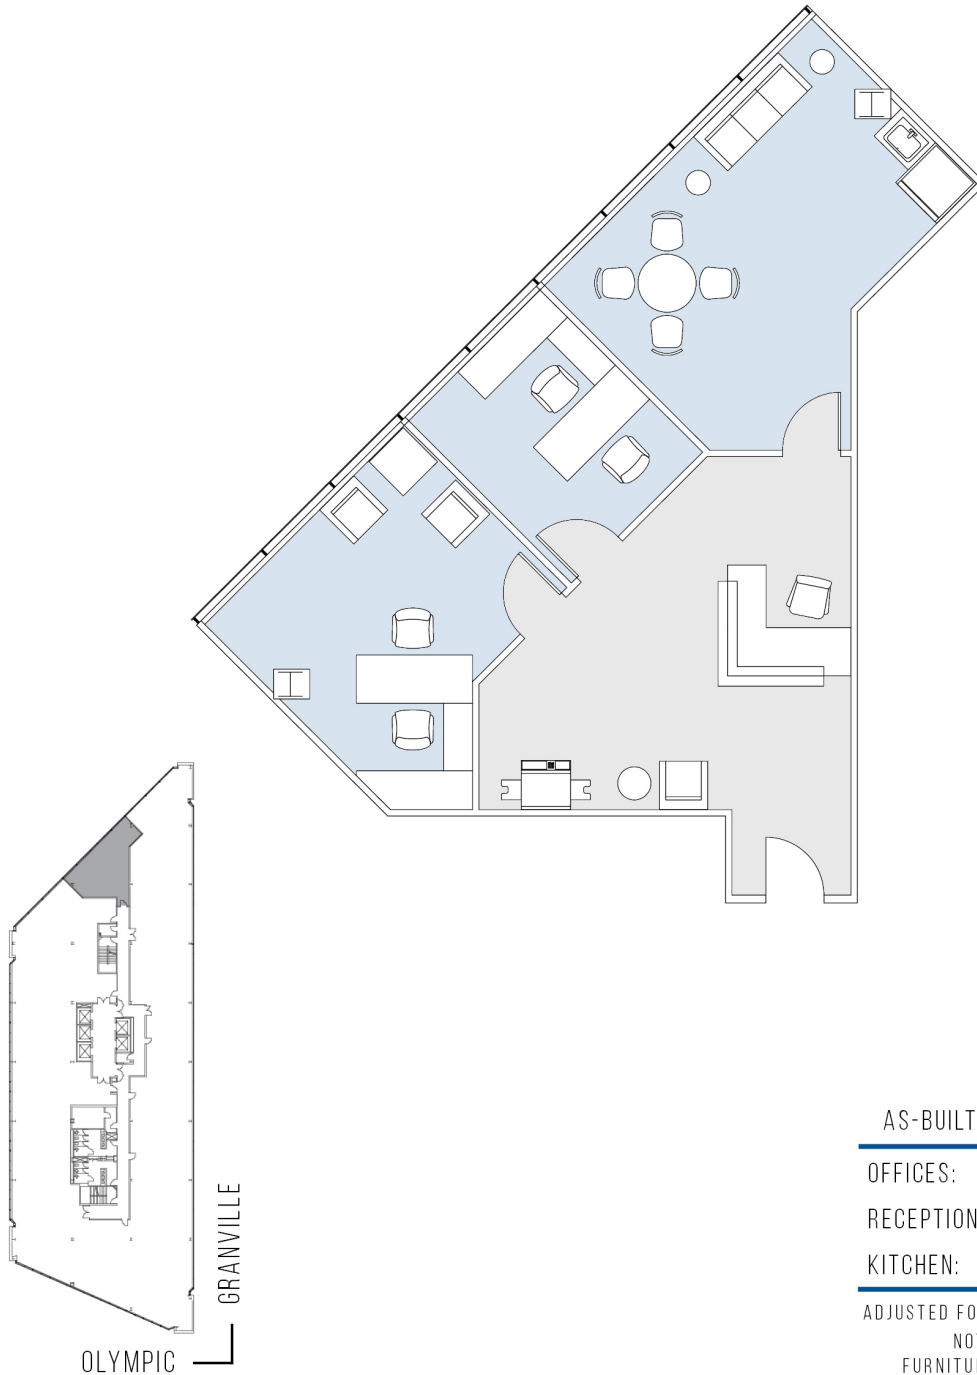

# 11835 OLYMPIC

WESTSIDE TOWERS EAST TOWER

SUITE 820 | 1,169 RSF

SAWTELLE/WEST LA

#### AS-BUILT CONFIGURATION

OFFICES:	2
RECEPTION:	1
KITCHEN:	1

ADJUSTED FOR SOCIAL DISTANCING  
NOT TO SCALE  
FURNITURE NOT INCLUDED

For more information, please contact:

310.255.7777  
leasing@douglasemmett.com