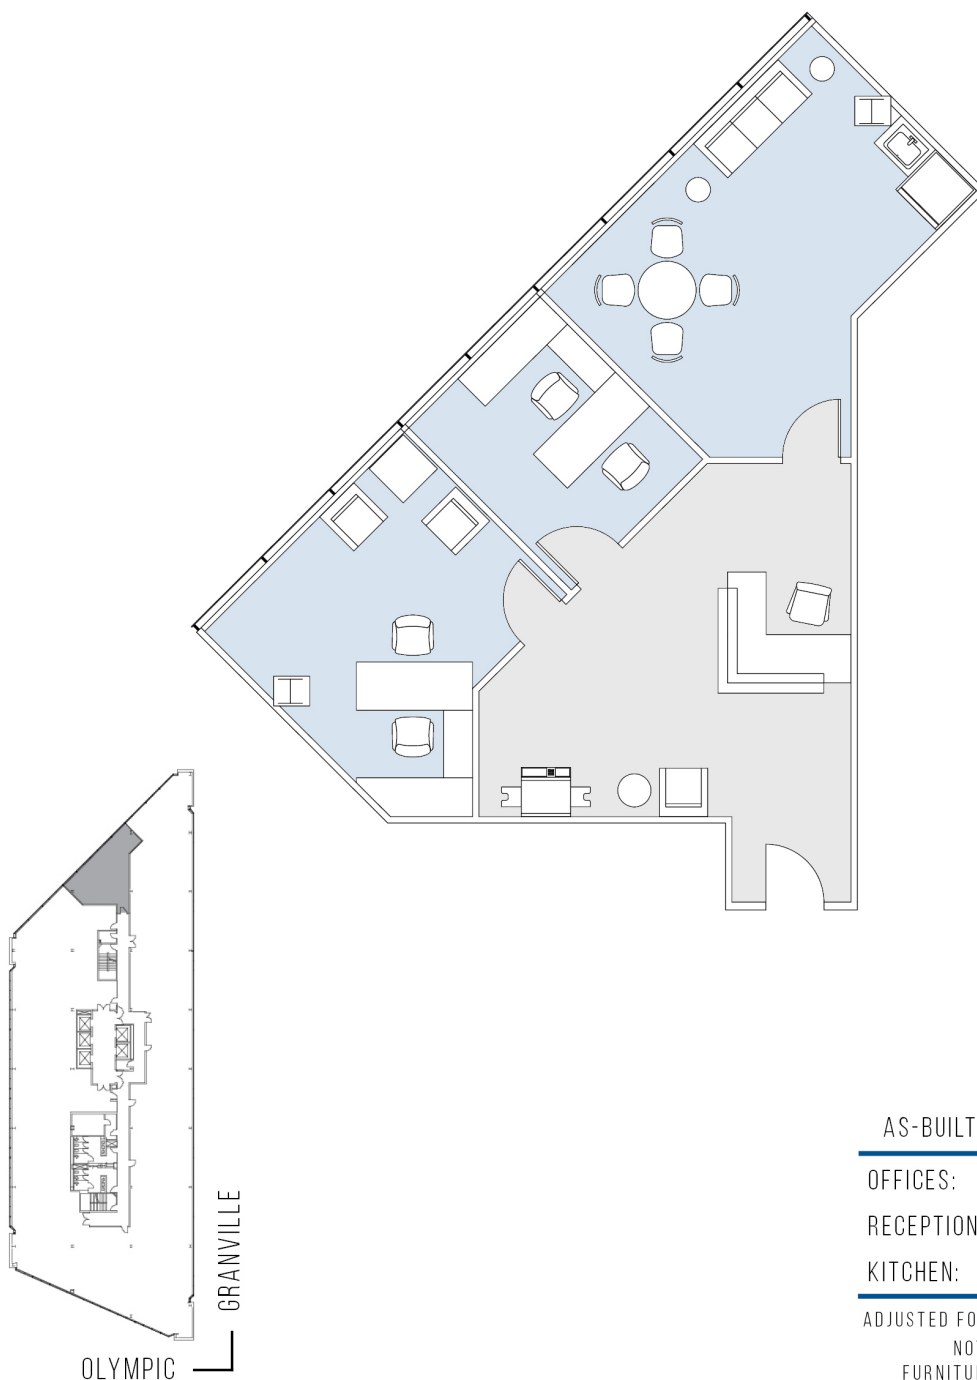

11835 OLYMPIC

WESTSIDE TOWERS EAST TOWER

SUITE 820 | 1,169 RSF

SAWTELLE/WEST LA

AS-BUILT CONFIGURATION

OFFICES:	2
RECEPTION:	1
KITCHEN:	1

ADJUSTED FOR SOCIAL DISTANCING
NOT TO SCALE
FURNITURE NOT INCLUDED

For more information, please contact: