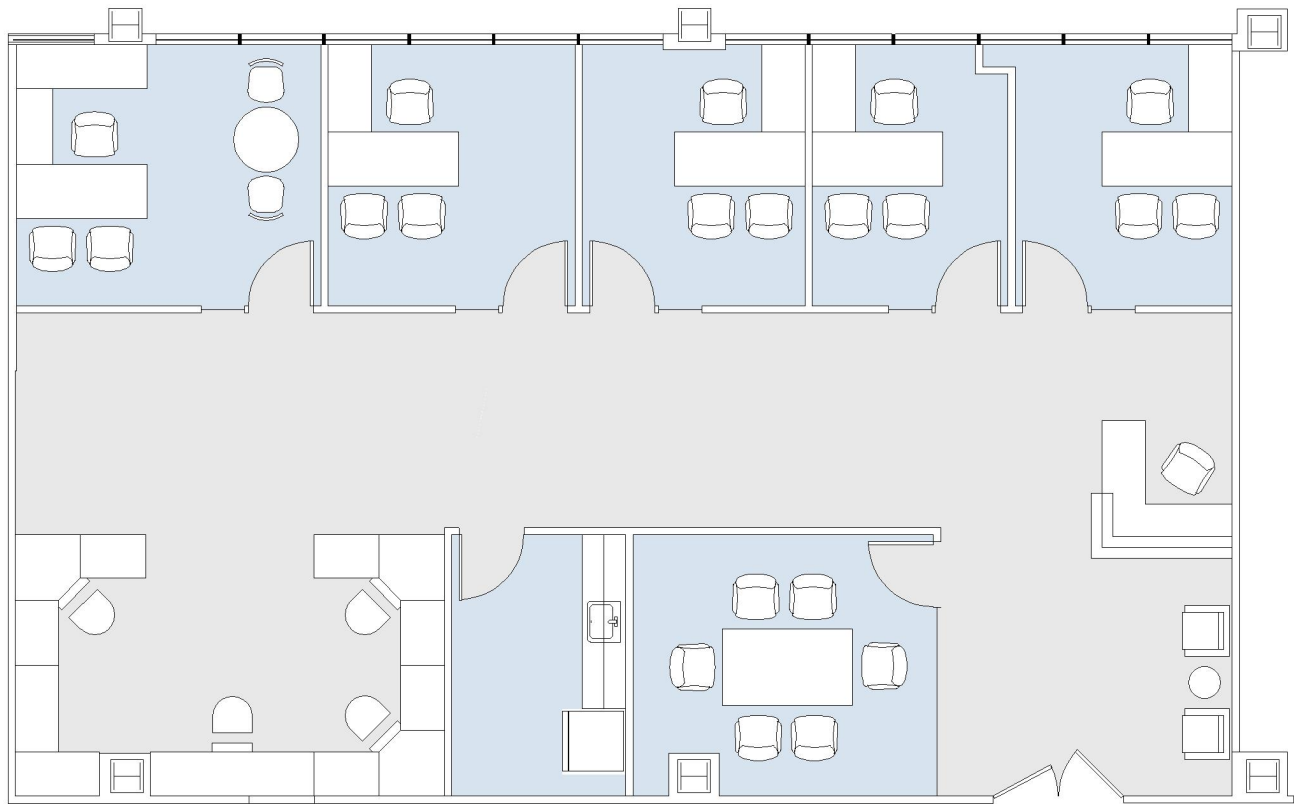

8383

SUITE 634 | 2,354 RSF

BEVERLY HILLS

## SUITE CONFIGURATION

OFFICES:	5
CONFERENCE ROOM:	1
RECEPTION:	1
KITCHEN:	1

NOT TO SCALE  
FURNITURE NOT INCLUDED

For more information, please contact:

310.255.7777  
leasing@douglasemmett.com

**Douglas  
Emmett**