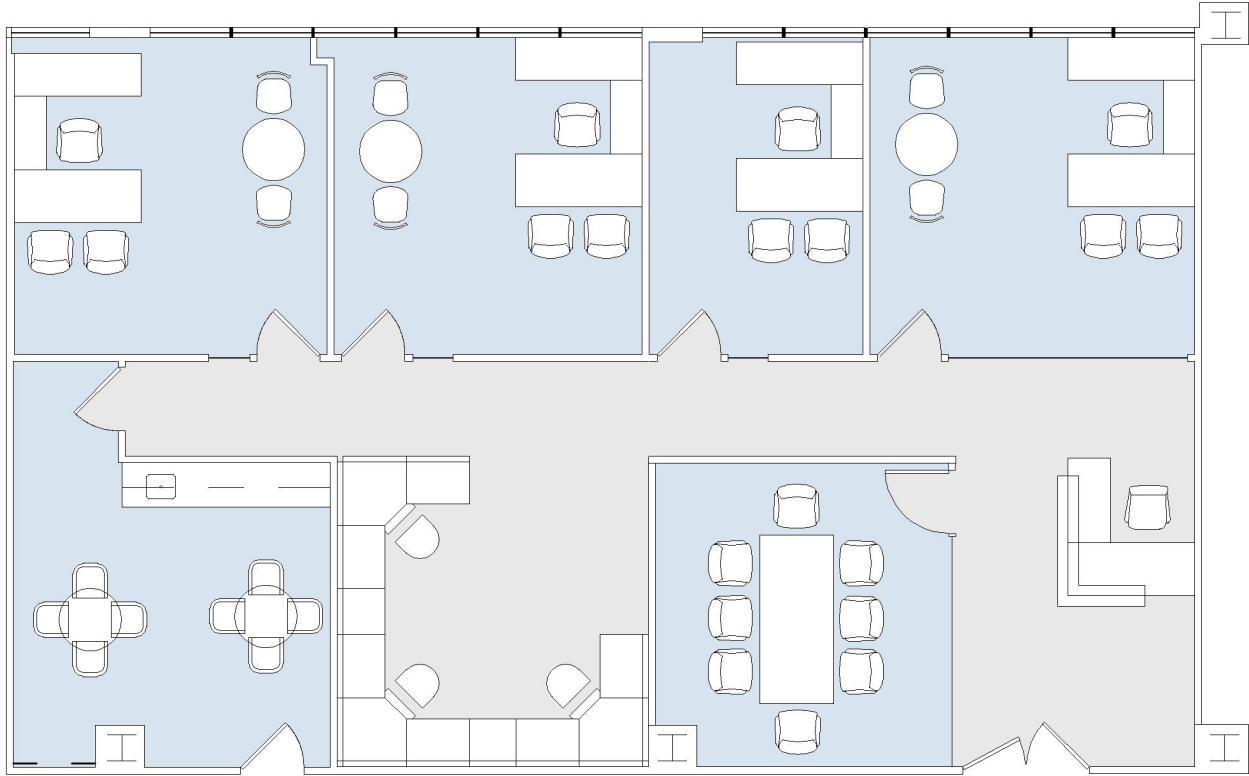

# 8383 WILSHIRE

SUITE 634 | 2,354 RSF  
BEVERLY HILLS

#### AS-BUILT CONFIGURATION

OFFICES:	4
CONFERENCE ROOM:	1
RECEPTION:	1
KITCHEN:	1

NOT TO SCALE  
FURNITURE NOT INCLUDED

For more information, please contact:

310.255.7777  
leasing@douglasemmett.com

**Douglas  
Emmett**