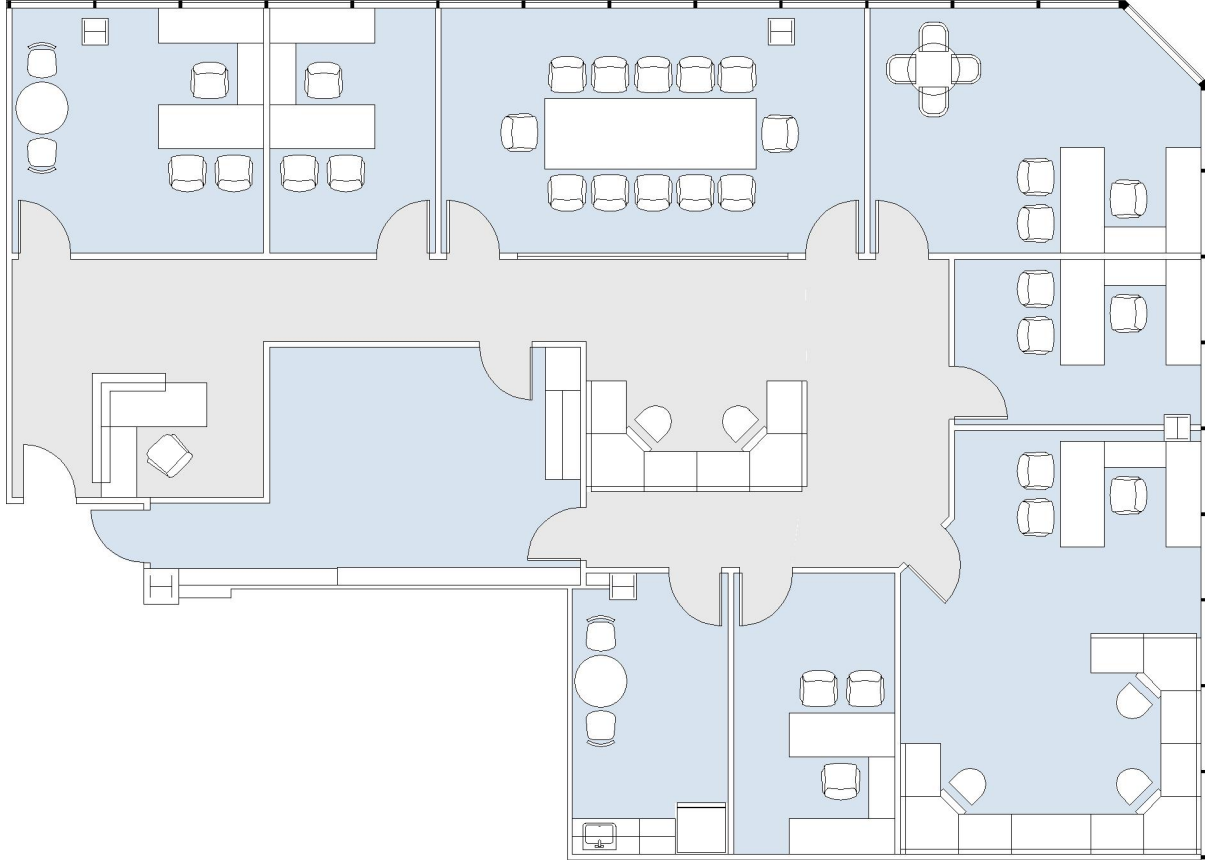

1801

CENTURY PARK PLAZA

SUITE 1250 | 3,388 RSF

CENTURY CITY

CENTURY PARK EAST

SANTA MONICA
CENTURY PARK EAST

SUITE CONFIGURATION

OFFICES:	6
CONFERENCE ROOM:	1
RECEPTION:	1
KITCHEN:	1
STORAGE/IT ROOM:	1

NOT TO SCALE
FURNITURE NOT INCLUDED

For more information, please contact:

310.255.7777

leasing@douglasemmett.com

**Douglas
Emmett**