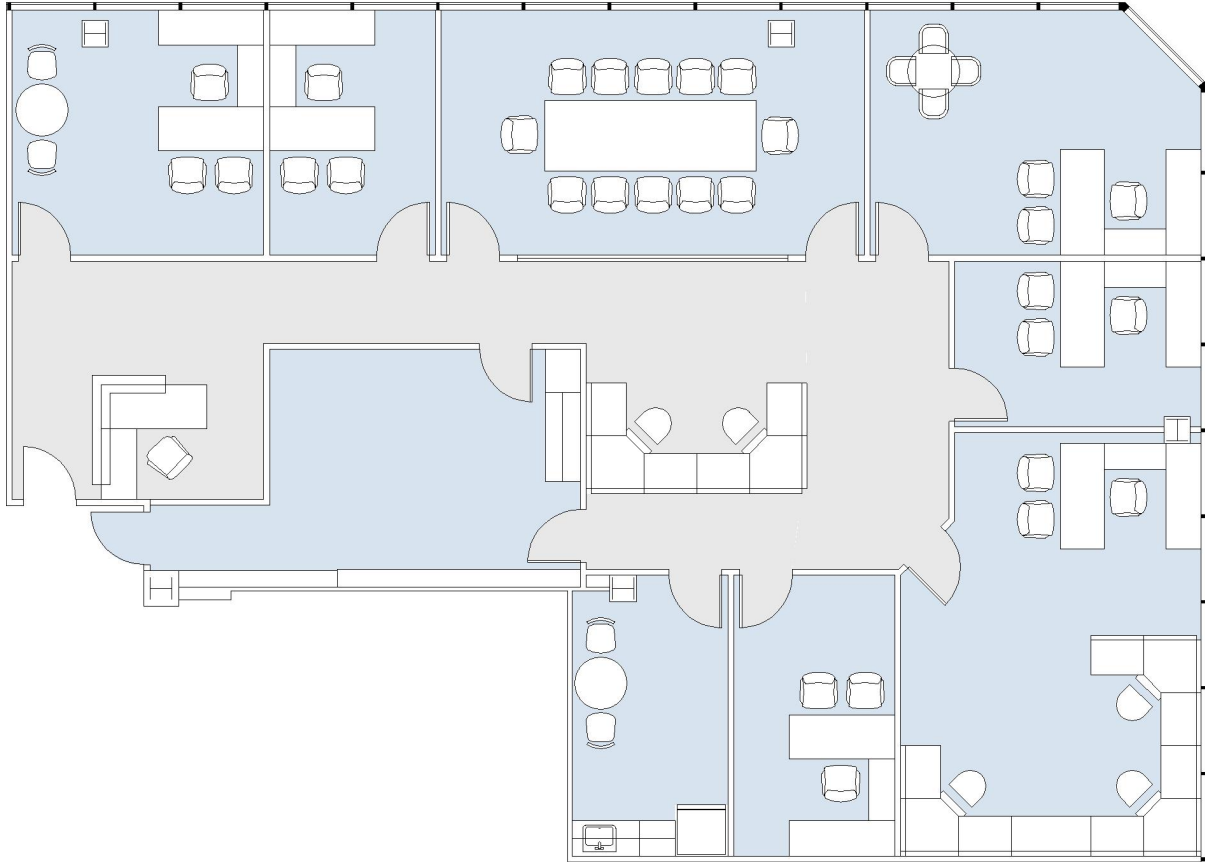

1801

CENTURY PARK PLAZA

SUITE 1250 | 3,388 RSF

CENTURY CITY

CENTURY PARK EAST

SANTA MONICA
CENTURY PARK EAST

SUITE CONFIGURATION

OFFICES:	6
CONFERENCE ROOM:	1
RECEPTION:	1
KITCHEN:	1
STORAGE/IT ROOM:	1

NOT TO SCALE
FURNITURE NOT INCLUDED

For more information, please contact:

310.255.7777

leasing@douglasemmett.com

**Douglas
Emmett**