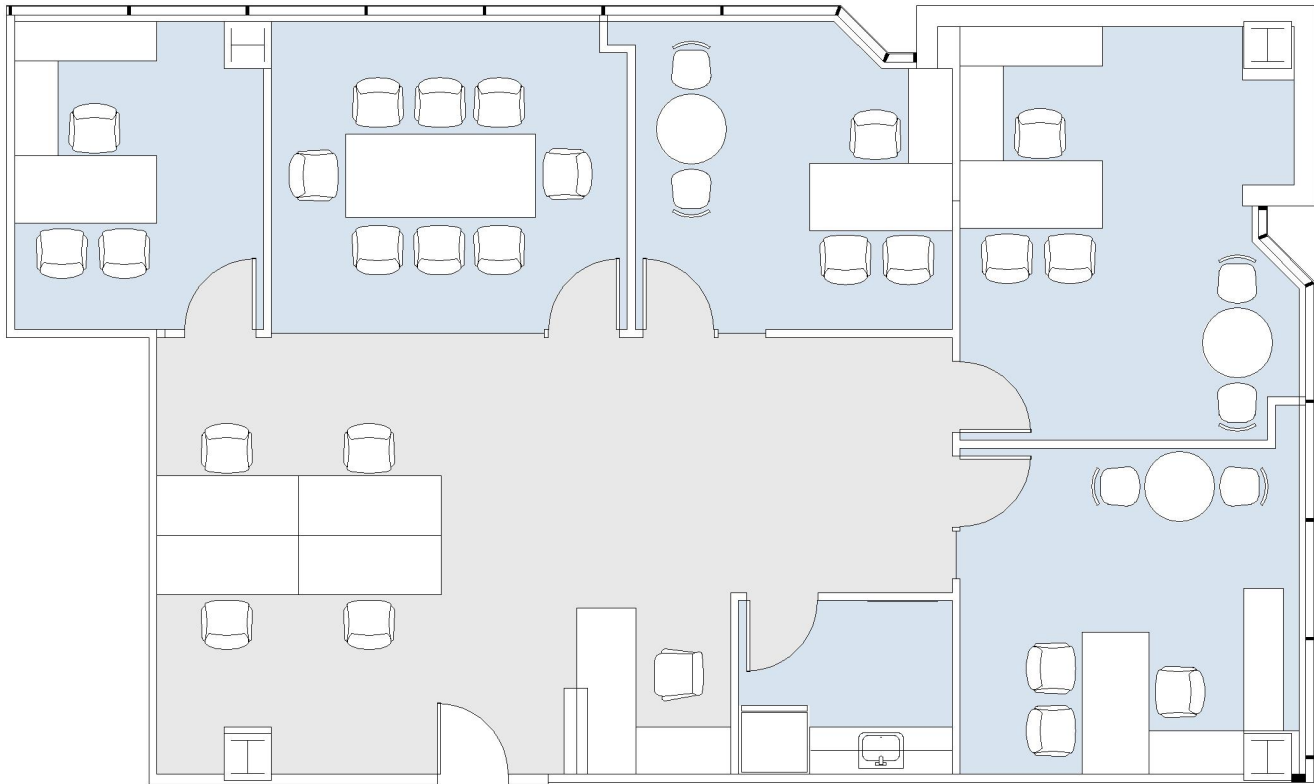

11845 OLYMPIC

WESTSIDE TOWERS WEST TOWER

SUITE 1025 | 2,017 RSF

SAWTELLE/WEST LA

SUITE CONFIGURATION

OFFICES:	4
CONFERENCE ROOM:	1
RECEPTION:	1
KITCHEN:	1

NOT TO SCALE

FURNITURE NOT INCLUDED