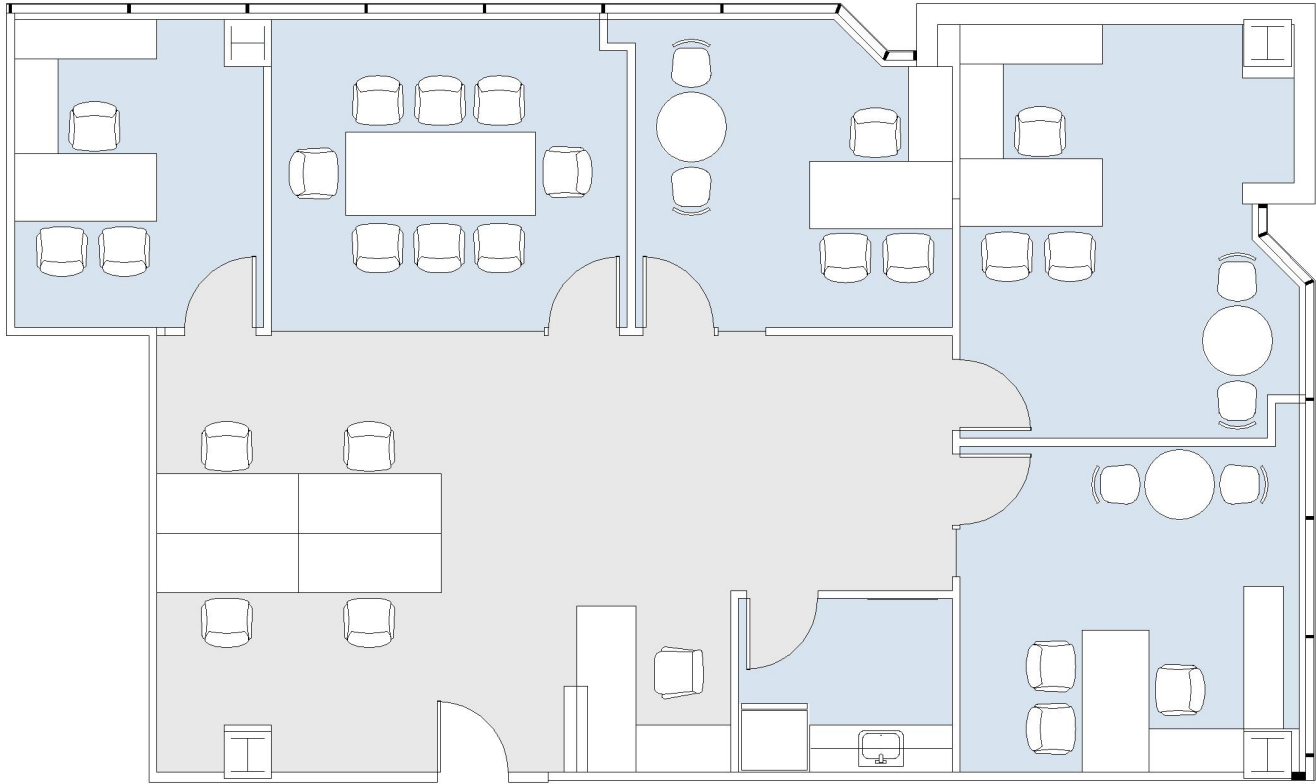

# 11845 OLYMPIC

WESTSIDE TOWERS WEST TOWER

SUITE 1025 | 2,017 RSF

SAWTELLE/WEST LA

## SUITE CONFIGURATION

OFFICES:	4
CONFERENCE ROOM:	1
RECEPTION:	1
KITCHEN:	1

NOT TO SCALE

FURNITURE NOT INCLUDED

For more information, please contact:

310.255.7777

leasing@douglasemmett.com

**Douglas  
Emmett**