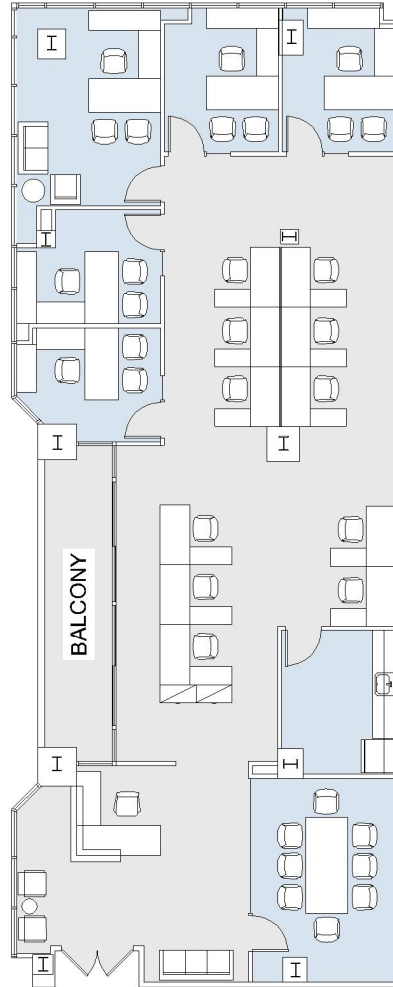

# 11990

BRENTWOOD COURT

SUITE 200 | 3,000 RSF

# SAN VICENTE

BRENTWOOD-SAN VICENTE

### SUITE CONFIGURATION

OFFICES:	5
CONFERENCE ROOM:	1
RECEPTION:	1
KITCHEN:	1
BALCONY:	1

NOT TO SCALE  
FURNITURE NOT INCLUDED

For more information, please contact:

310.255.7777  
leasing@douglasemmett.com