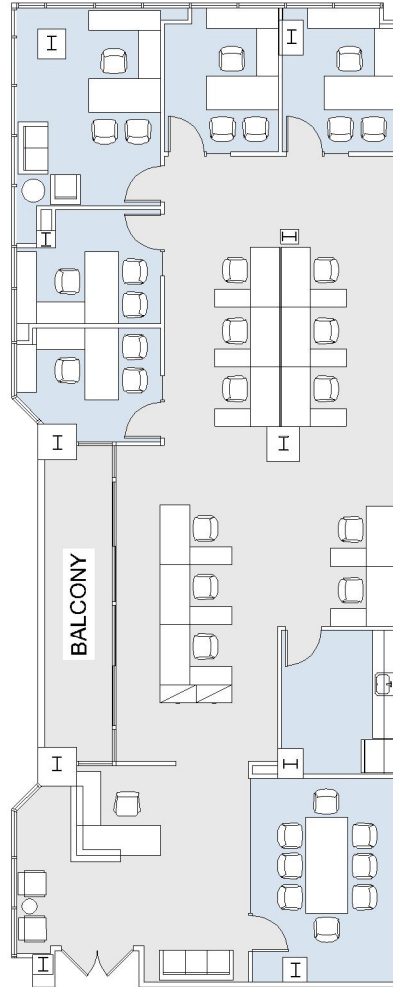

# 11990

BRENTWOOD COURT

SUITE 200 | 3,000 RSF

BRENTWOOD-SAN VICENTE

## SAN VICENTE

### SUITE CONFIGURATION

OFFICES:	5
CONFERENCE ROOM:	1
RECEPTION:	1
KITCHEN:	1
BALCONY:	1

NOT TO SCALE

FURNITURE NOT INCLUDED

For more information, please contact:

310.255.7777

leasing@douglasemmett.com

**Douglas  
Emmett**