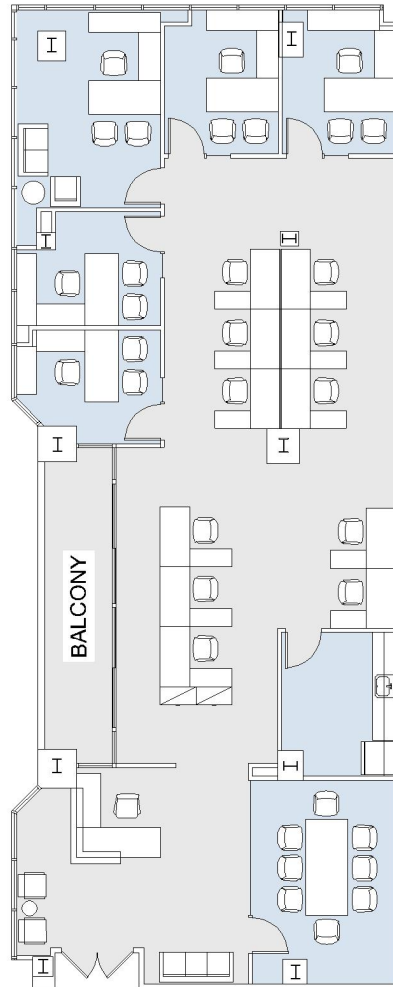

11990

BRENTWOOD COURT

SUITE 200 | 3,000 RSF

SAN VICENTE

BRENTWOOD-SAN VICENTE

SUITE CONFIGURATION

OFFICES:	5
CONFERENCE ROOM:	1
RECEPTION:	1
KITCHEN:	1
BALCONY:	1

NOT TO SCALE
FURNITURE NOT INCLUDED