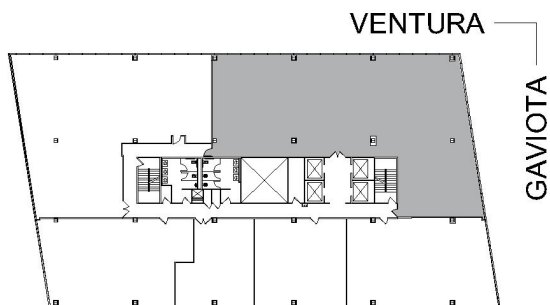

16000 VENTURA

SUITE 800 | 5,562 RSF
SHERMAN OAKS/ENCINO

SUITE CONFIGURATION

OFFICES:	10
SHARED OFFICE:	1
CONFERENCE ROOM:	1
RECEPTION:	1
IT / STORAGE ROOM:	1

NOT TO SCALE
FURNITURE NOT INCLUDED

For more information, please contact: