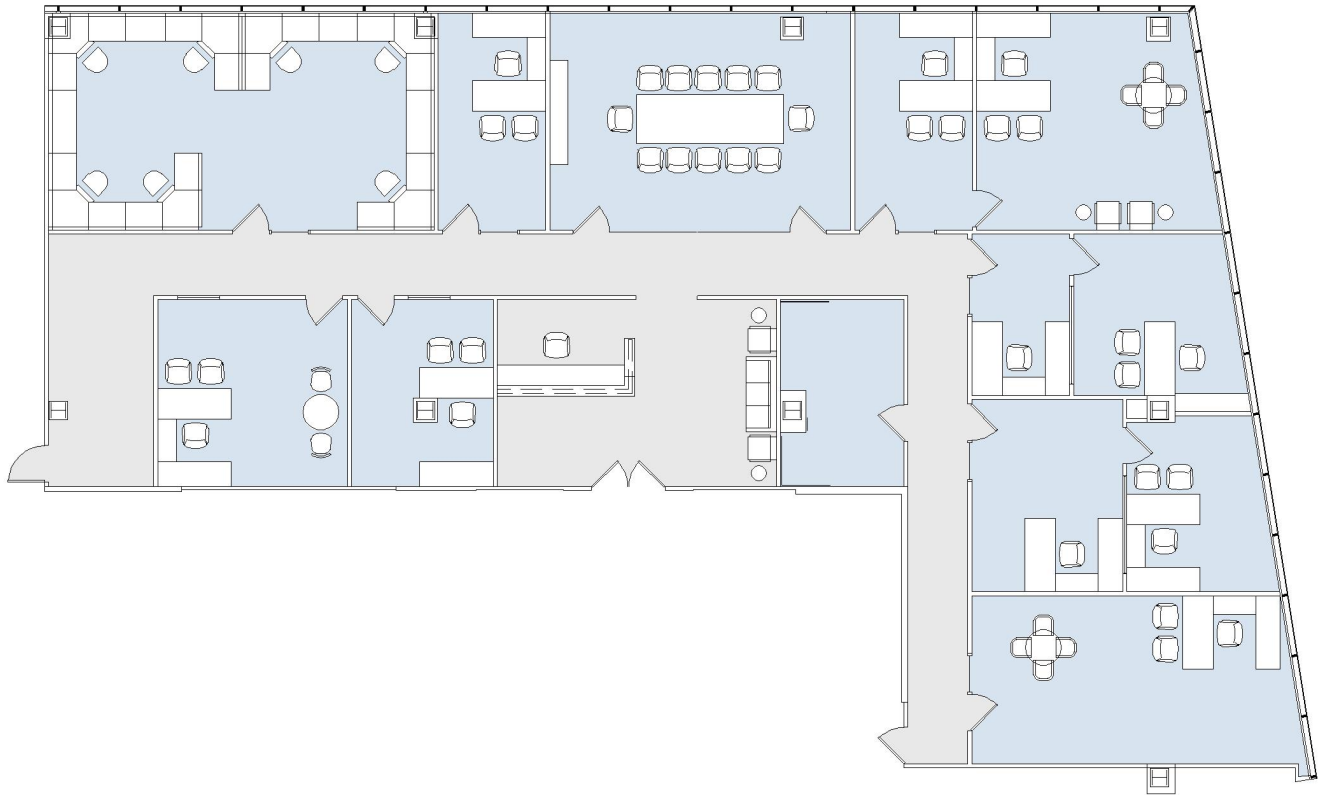

16000 VENTURA

SUITE 800 | 5,562 RSF
SHERMAN OAKS/ENCINO

SUITE CONFIGURATION

OFFICES:	10
SHARED OFFICE:	1
CONFERENCE ROOM:	1
RECEPTION:	1
IT / STORAGE ROOM:	1

NOT TO SCALE
FURNITURE NOT INCLUDED

For more information, please contact: