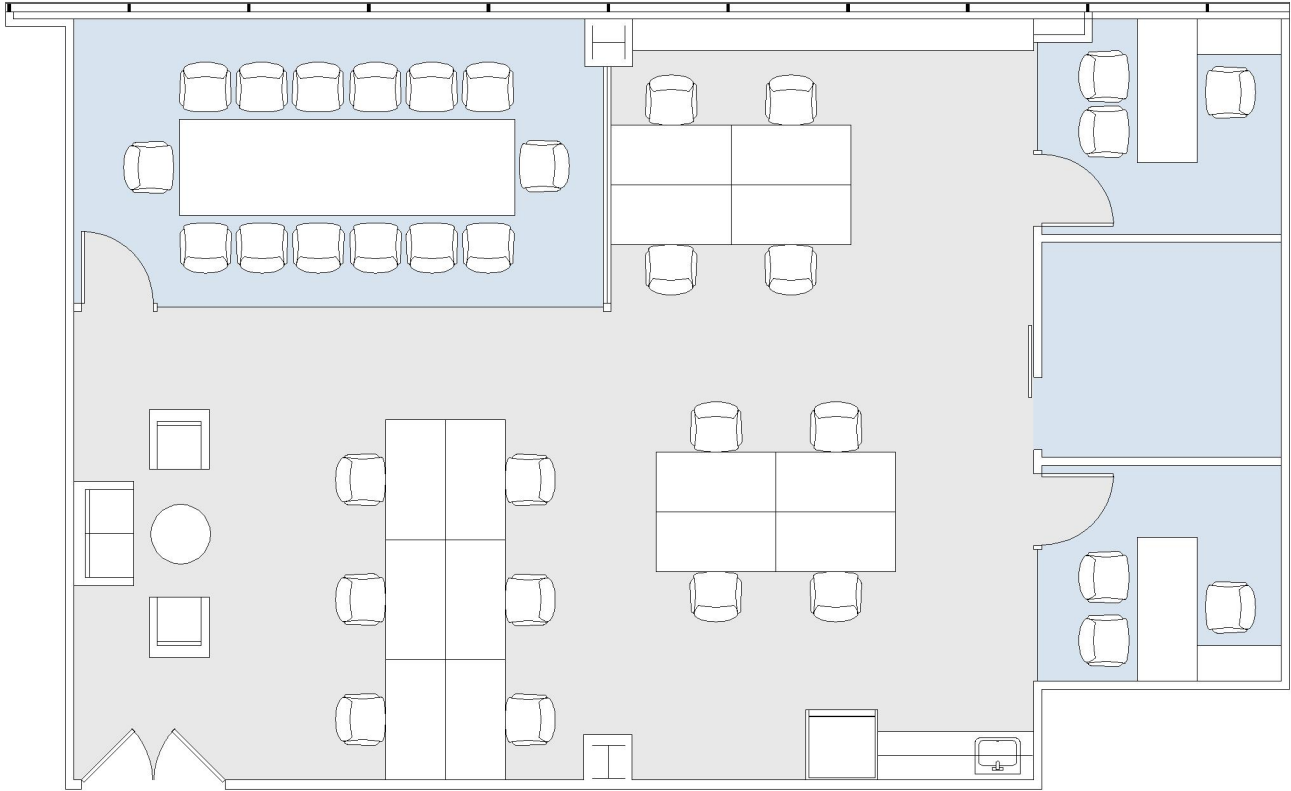

11835 OLYMPIC

WESTSIDE TOWERS EAST TOWER

SUITE 1065 | 1,959 RSF

SAWTELLE/WEST LA

SUITE CONFIGURATION

OFFICES:	2
CONFERENCE ROOM:	1
RECEPTION:	1
KITCHEN:	1
IT/STORAGE:	1

NOT TO SCALE
FURNITURE NOT INCLUDED

For more information, please contact: