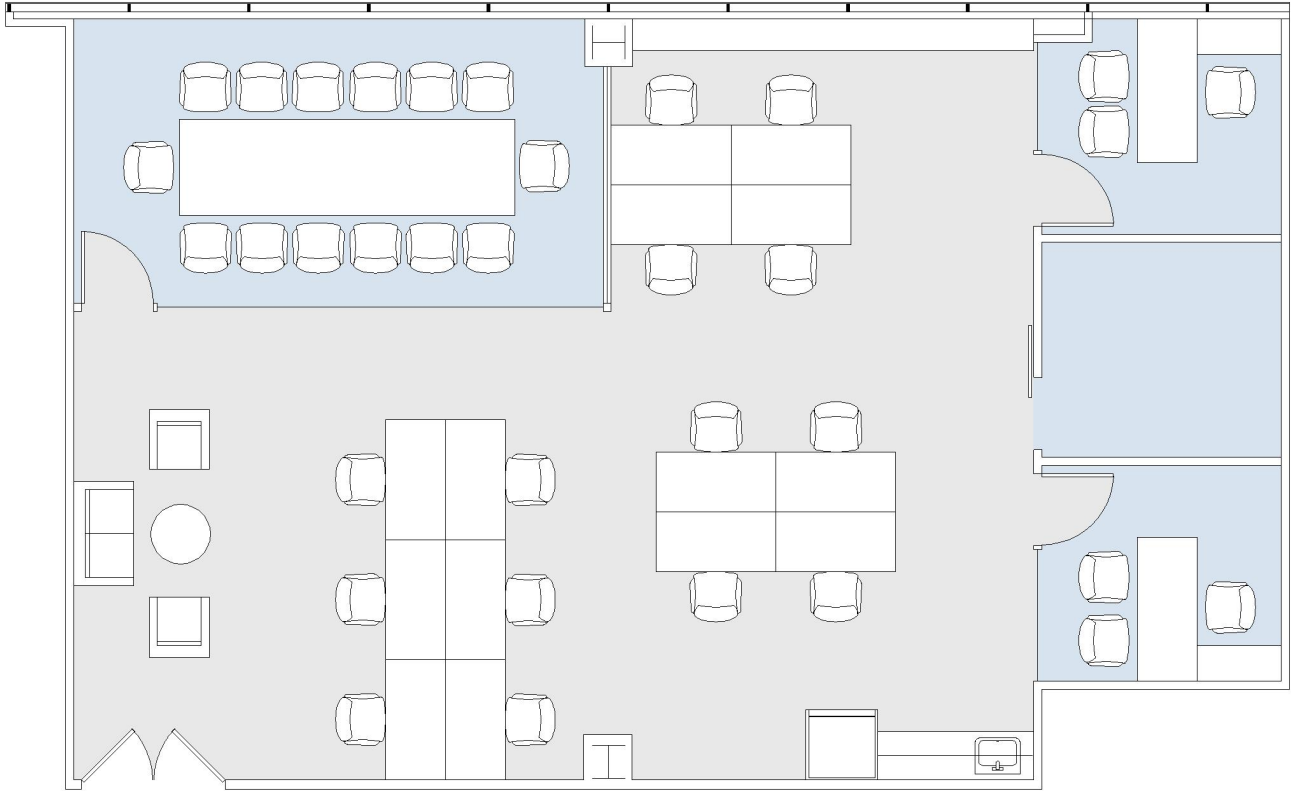

11835

WESTSIDE TOWERS EAST TOWER

SUITE 1065 | 1,959 RSF

SAWTELLE/WEST LA

OLYMPIC

SUITE CONFIGURATION

OFFICES:	2
CONFERENCE ROOM:	1
RECEPTION:	1
KITCHEN:	1
IT/STORAGE:	1

NOT TO SCALE