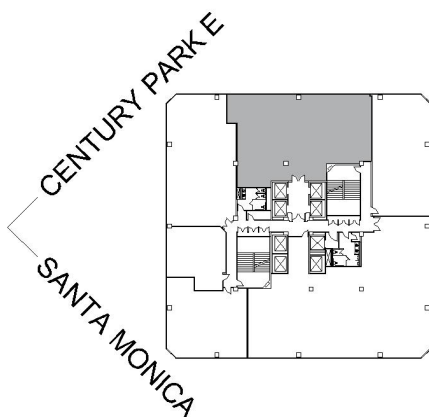

1801

CENTURY PARK PLAZA

SUITE 460 | 3,203 RSF

CENTURY CITY

CENTURY PARK EAST

SUITE CONFIGURATION

OFFICES:	7
CONFERENCE ROOM:	1
RECEPTION:	1
KITCHEN:	1

NOT TO SCALE