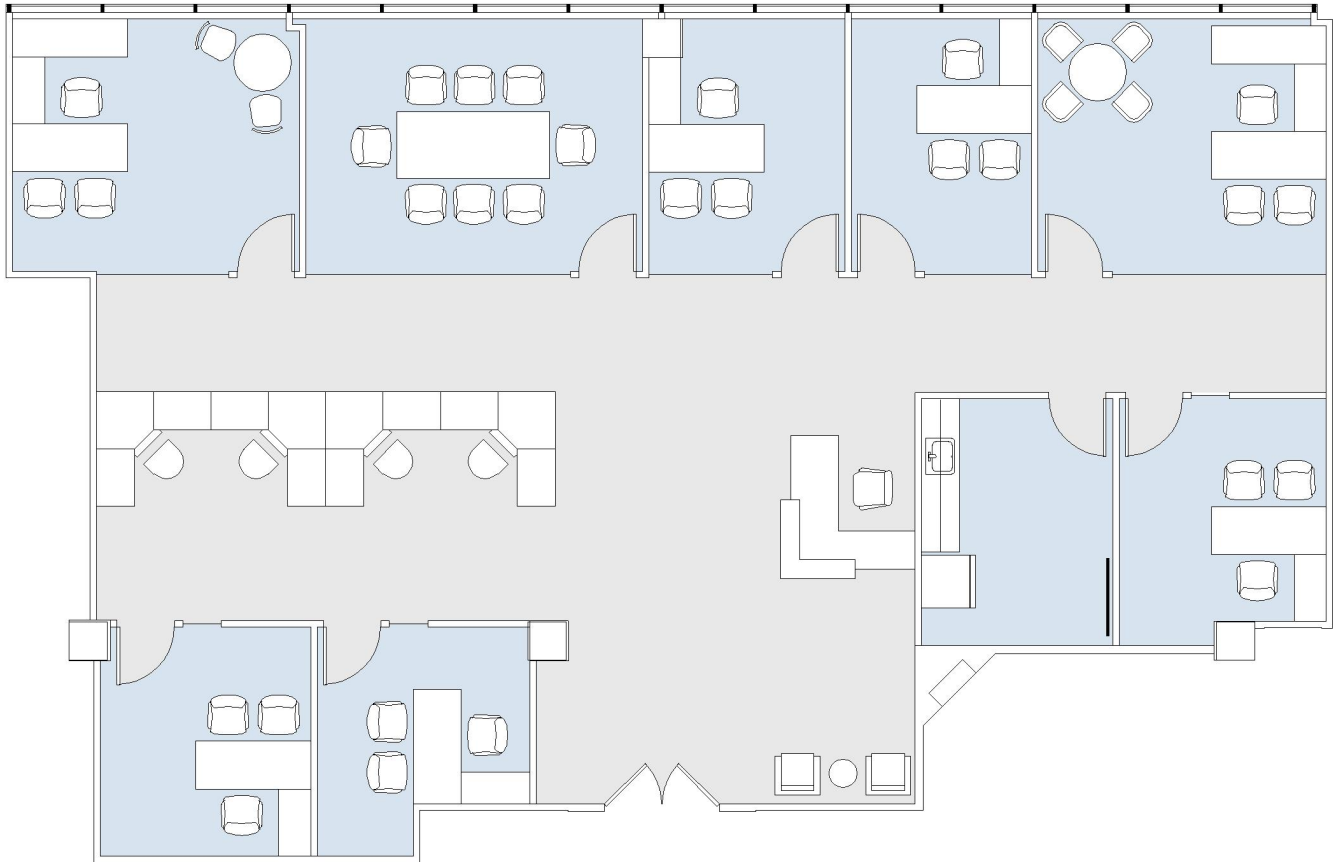

1801

CENTURY PARK PLAZA

SUITE 460 | 3,203 RSF

CENTURY CITY

CENTURY PARK EAST

SUITE CONFIGURATION

OFFICES:	7
CONFERENCE ROOM:	1
RECEPTION:	1
KITCHEN:	1

NOT TO SCALE