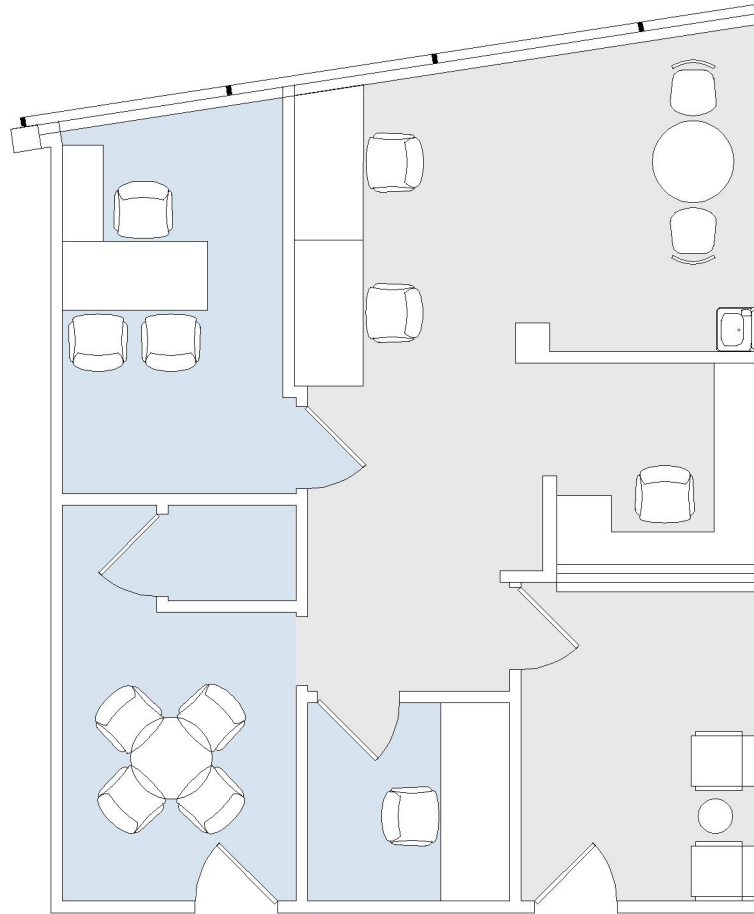

# 11704 WILSHIRE

BARRINGTON PLAZA - COMMERCIAL

SUITE 265 | 939 RSF

BRENTWOOD-WILSHIRE

#### SUITE CONFIGURATION

OFFICES:	2
CONFERENCE ROOM:	1
RECEPTION:	1
KITCHEN:	1
STORAGE:	1

NOT TO SCALE  
FURNITURE NOT INCLUDED

For more information, please contact:

310.255.7777  
leasing@douglasemmett.com