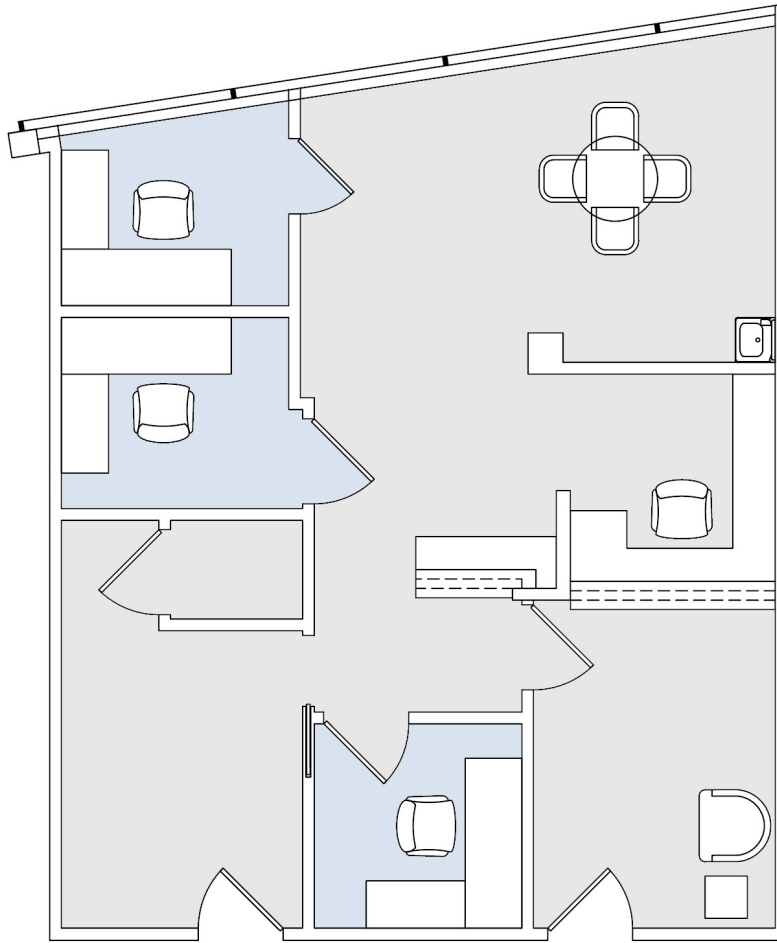

# 11704 WILSHIRE

BARRINGTON PLAZA - COMMERCIAL

SUITE 265 | 939 RSF

BRENTWOOD-WILSHIRE

#### AS BUILT CONFIGURATION

OFFICES:	3
RECEPTION	1
KITCHEN:	1
STORAGE:	1

NOT TO SCALE  
FURNITURE NOT INCLUDED

For more information, please contact:

310.255.7777

leasing@douglasemmett.com

**Douglas  
Emmett**