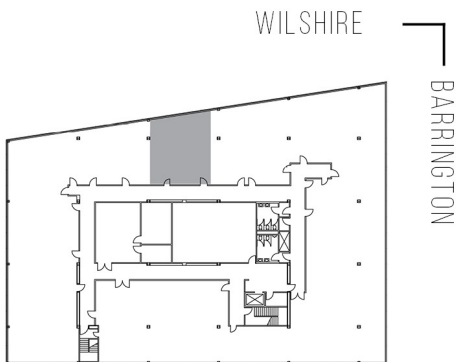

# 11704 WILSHIRE

BARRINGTON PLAZA - COMMERCIAL

SUITE 265 | 939 RSF

BRENTWOOD-WILSHIRE

#### AS BUILT CONFIGURATION

OFFICES:	3
RECEPTION	1
KITCHEN:	1
STORAGE:	1

NOT TO SCALE  
FURNITURE NOT INCLUDED

For more information, please contact:

310.255.7777

leasing@douglasemmett.com

**Douglas  
Emmett**