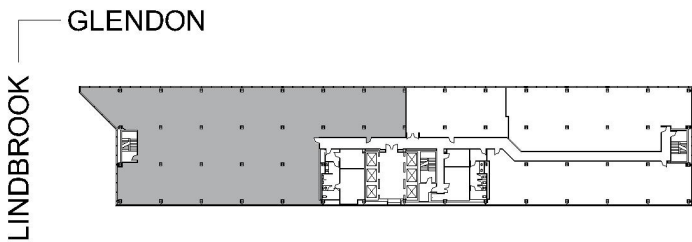

1100

WESTWOOD CENTER

SUITE 1120 | 10,587 RSF

WESTWOOD

GLENDON AVENUE

SUITE CONFIGURATION

OFFICES:	18
CONFERENCE ROOM:	1
RECEPTION:	1
KITCHEN:	1
FILE ROOM:	1
SERVER ROOM:	1
COPY ROOM:	1
STORAGE ROOM:	2
STORAGE CLOSET:	2

NOT TO SCALE
FURNITURE NOT INCLUDED

For more information, please contact:

310.255.7777

leasing@douglasemmett.com

**Douglas
Emmett**