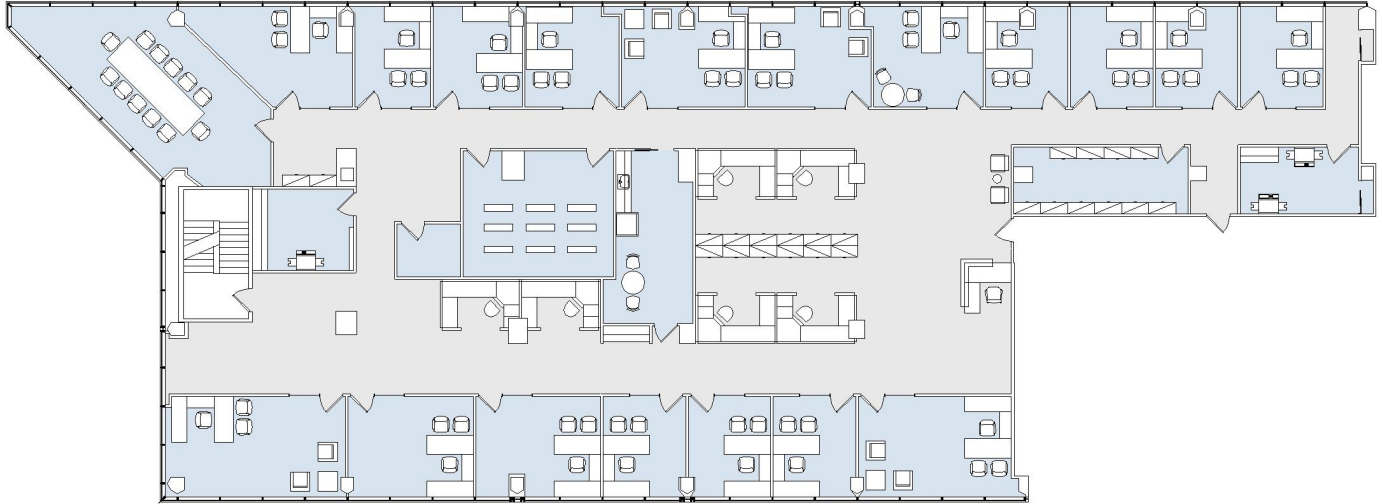

1100

WESTWOOD CENTER

SUITE 1120 | 10,587 RSF

WESTWOOD

### SUITE CONFIGURATION

OFFICES:	18
CONFERENCE ROOM:	1
RECEPTION:	1
KITCHEN:	1
FILE ROOM:	1
SERVER ROOM:	1
COPY ROOM:	1
STORAGE ROOM:	2
STORAGE CLOSET:	2

NOT TO SCALE  
FURNITURE NOT INCLUDED

For more information, please contact: