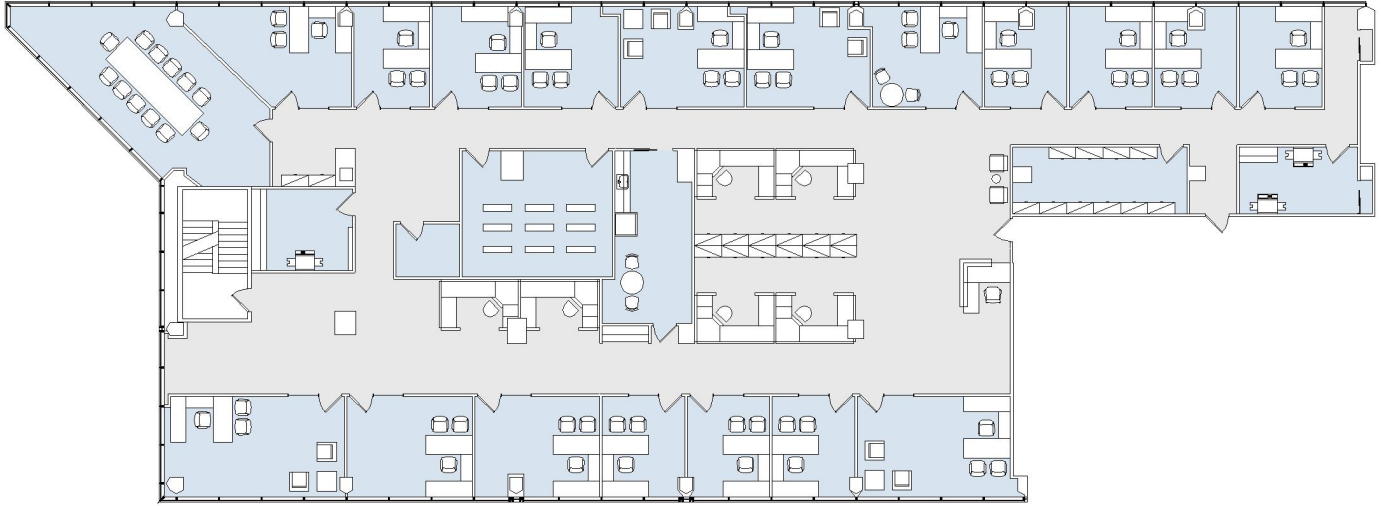

1100

WESTWOOD CENTER

SUITE 1120 | 10,587 RSF

WESTWOOD

GLENDON AVENUE

SUITE CONFIGURATION

OFFICES:	18
CONFERENCE ROOM:	1
RECEPTION:	1
KITCHEN:	1
FILE ROOM:	1
SERVER ROOM:	1
COPY ROOM:	1
STORAGE ROOM:	2
STORAGE CLOSET:	2

NOT TO SCALE
FURNITURE NOT INCLUDED

For more information, please contact:

310.255.7777

leasing@douglasemmett.com

**Douglas
Emmett**