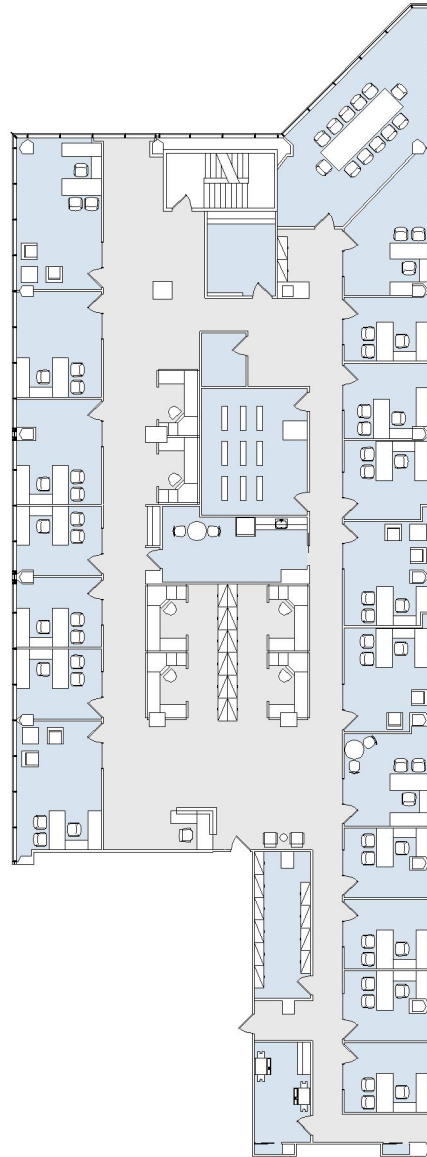

1100

WESTWOOD CENTER

SUITE 1120 | 10,587 RSF

WESTWOOD

GLENDON AVENUE

SUITE CONFIGURATION

OFFICES:	18
CONFERENCE ROOM:	1
RECEPTION:	1
KITCHEN:	1
FILE ROOM:	1
SERVER ROOM:	1
COPY ROOM:	1
STORAGE ROOM:	2
STORAGE CLOSET:	2

NOT TO SCALE

FURNITURE NOT INCLUDED

For more information, please contact:

310.255.7777
leasing@douglasemmett.com

**Douglas
Emmett**