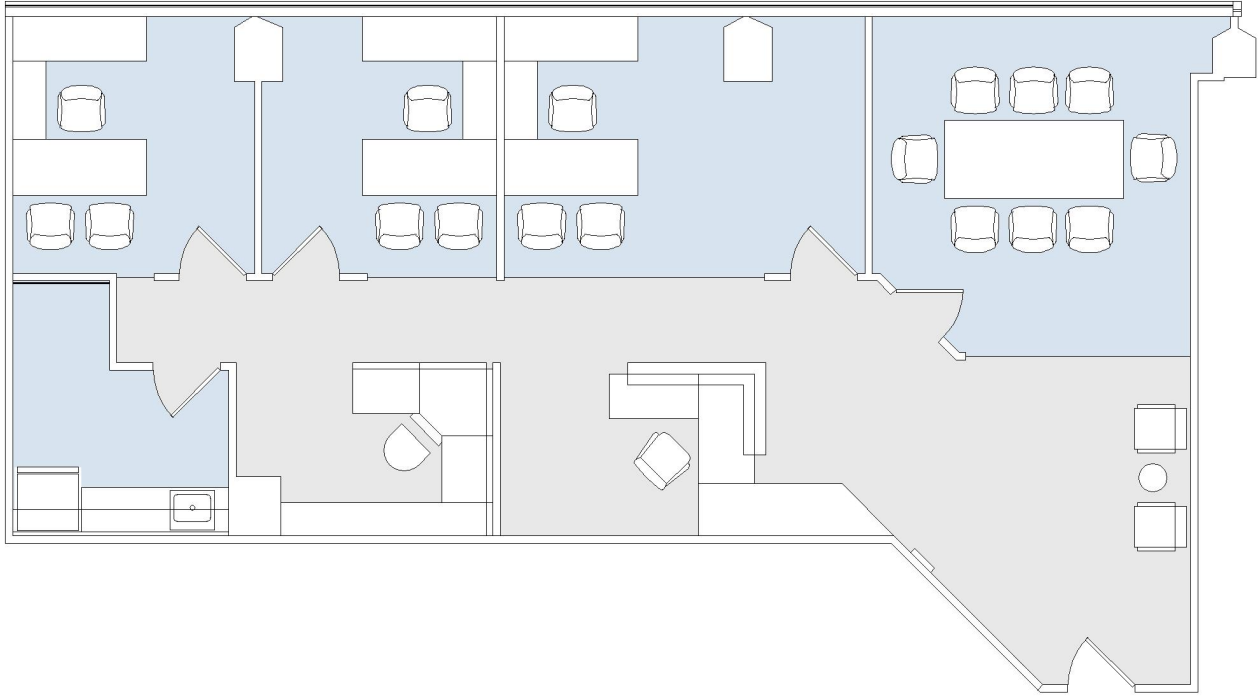

1100

WESTWOOD CENTER

SUITE 1130 | 1,678 RSF

WESTWOOD

GLENDON AVENUE

SUITE CONFIGURATION

OFFICES:	3
CONFERENCE ROOM:	1
RECEPTION:	1
KITCHEN:	1

NOT TO SCALE