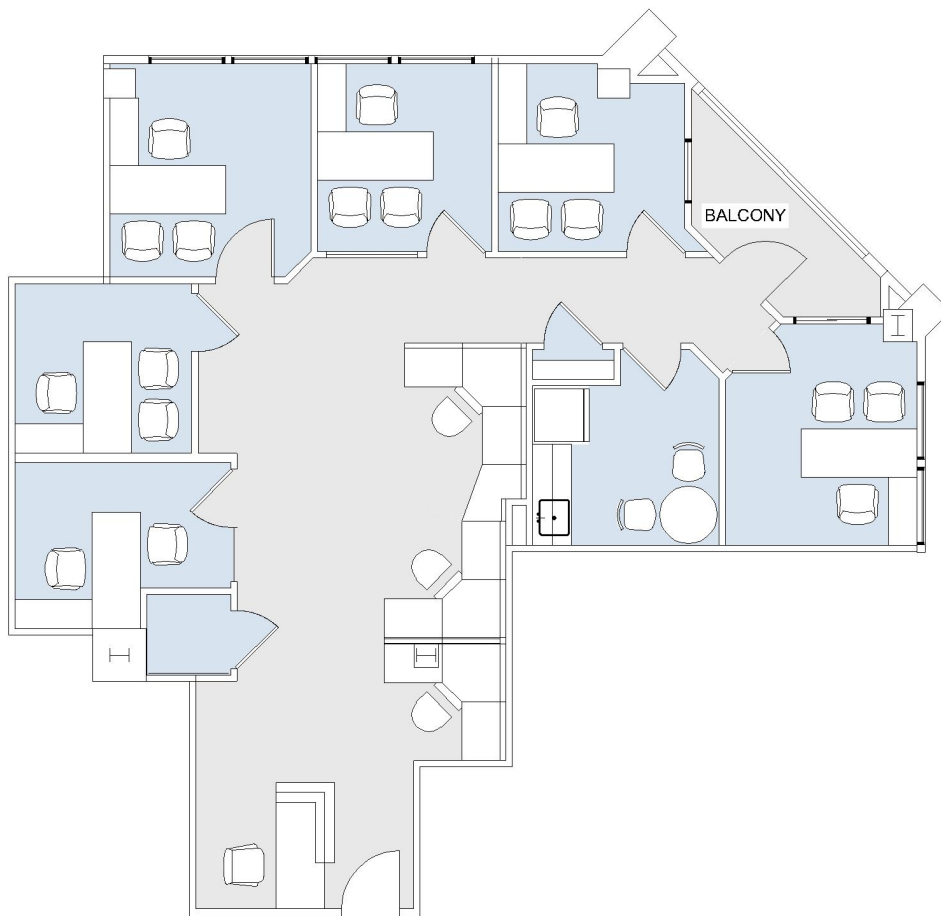

# 530 WILSHIRE

VERONA

SUITE 203 | 1,624 RSF

SANTA MONICA

### SUITE CONFIGURATION

OFFICES:	6
RECEPTION:	1
KITCHEN:	1
PRIVATE BALCONY:	1
CLOSET:	1

NOT TO SCALE  
FURNITURE NOT INCLUDED

For more information, please contact:

310.255.7777  
leasing@douglasemmett.com