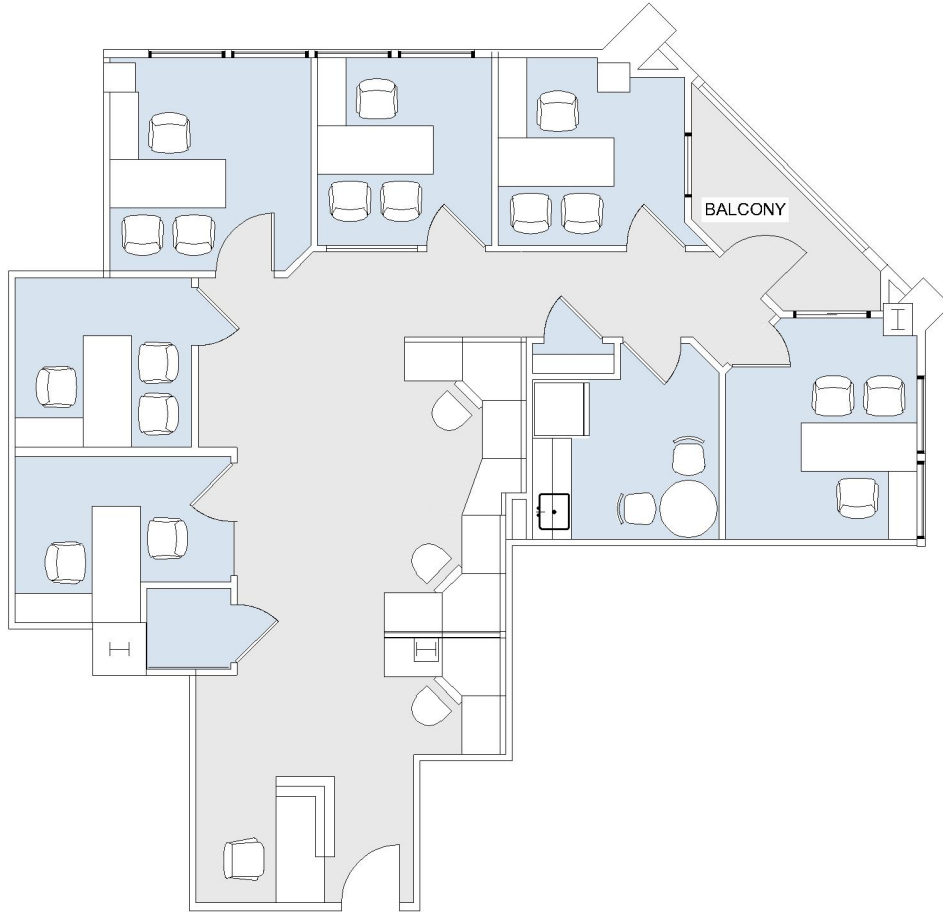

530

WILSHIRE

VERONA

SUITE 203 | 1,624 RSF

SANTA MONICA

SUITE CONFIGURATION

OFFICES:	6
RECEPTION:	1
KITCHEN:	1
PRIVATE BALCONY:	1
CLOSET:	1

NOT TO SCALE
FURNITURE NOT INCLUDED