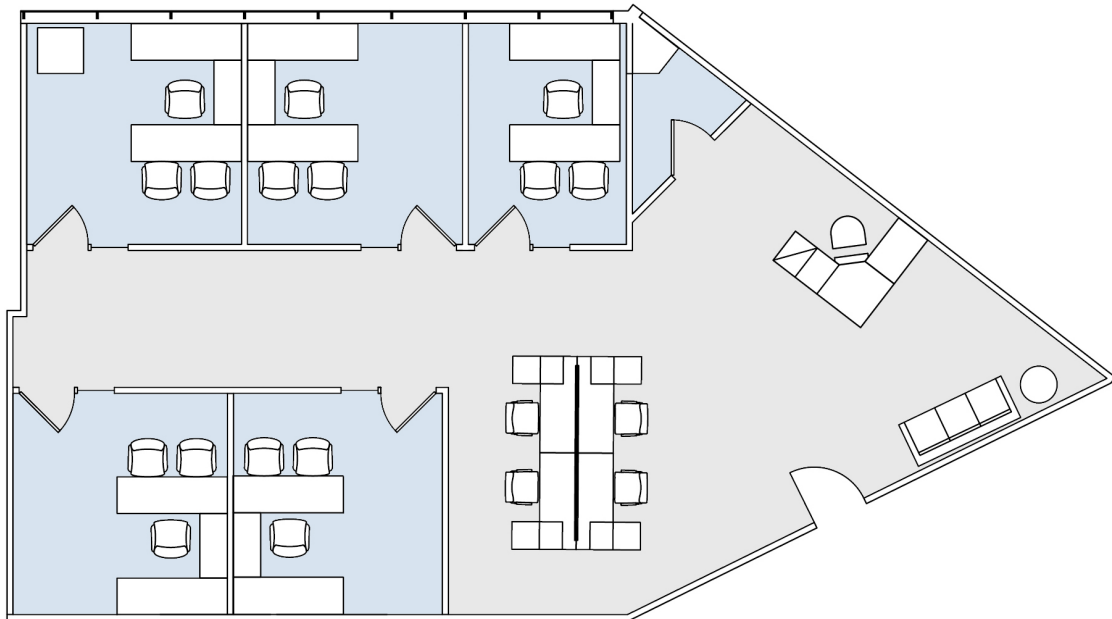

# 12400 WILSHIRE

SUITE 995 | 1,850 RSF  
BRENTWOOD-WILSHIRE

#### AS-BUILT CONFIGURATION

OFFICES:	5
RECEPTION:	1
STORAGE CLOSET:	1

NOT TO SCALE

For more information, please contact:

310.255.7777  
leasing@douglasemmett.com

**Douglas  
Emmett**