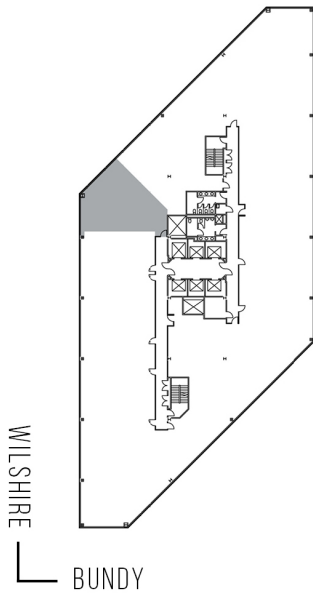

# 12121 WILSHIRE

WILSHIRE BUNDY PLAZA

SUITE 504 | 1,461 RSF

BRENTWOOD-WILSHIRE

#### AS-BUILT CONFIGURATION

OFFICES:	2
CONFERENCE ROOM:	1
RECEPTION:	1
KITCHEN:	1

ADJUSTED FOR SOCIAL DISTANCING  
NOT TO SCALE  
FURNITURE NOT INCLUDED

For more information, please contact:

310.255.7777

leasing@douglasemmett.com