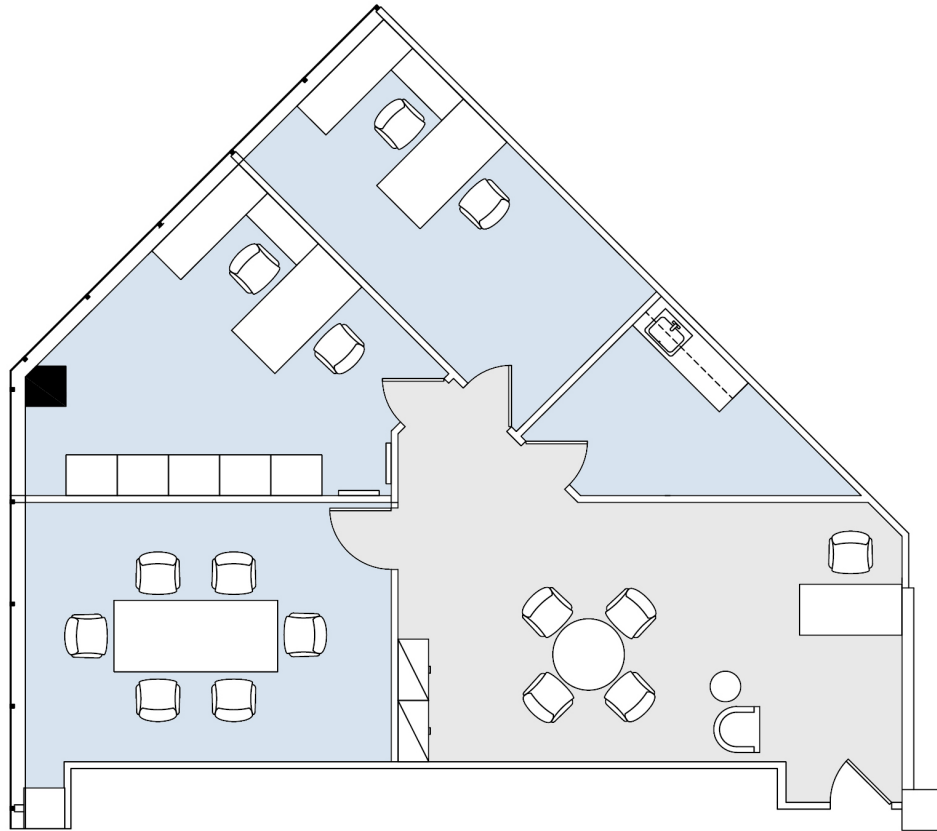

# 12121 WILSHIRE

WILSHIRE BUNDY PLAZA

SUITE 504 | 1,461 RSF

BRENTWOOD-WILSHIRE

#### AS-BUILT CONFIGURATION

OFFICES:	2
CONFERENCE ROOM:	1
RECEPTION:	1
KITCHEN:	1

ADJUSTED FOR SOCIAL DISTANCING  
NOT TO SCALE  
FURNITURE NOT INCLUDED

For more information, please contact:

310.255.7777

leasing@douglasemmett.com