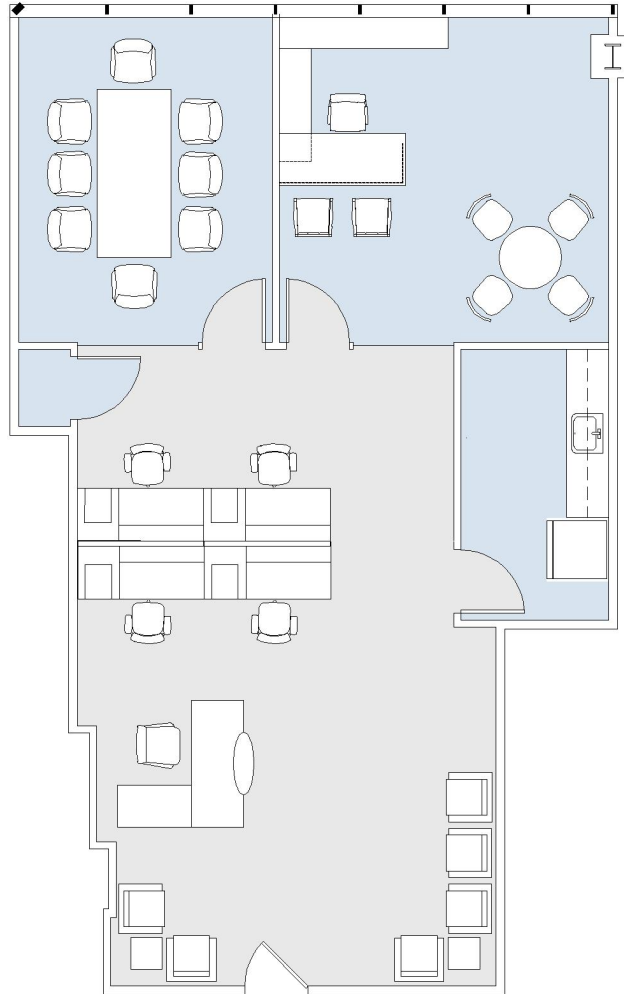

429

SUITE 210 | 1,395 RSF

SANTA MONICA

SANTA MONICA

SUITE CONFIGURATION

OFFICES:	1
CONFERENCE ROOM:	1
RECEPTION:	1
KITCHEN:	1
STORAGE CLOSET:	1

NOT TO SCALE

FURNITURE NOT INCLUDED