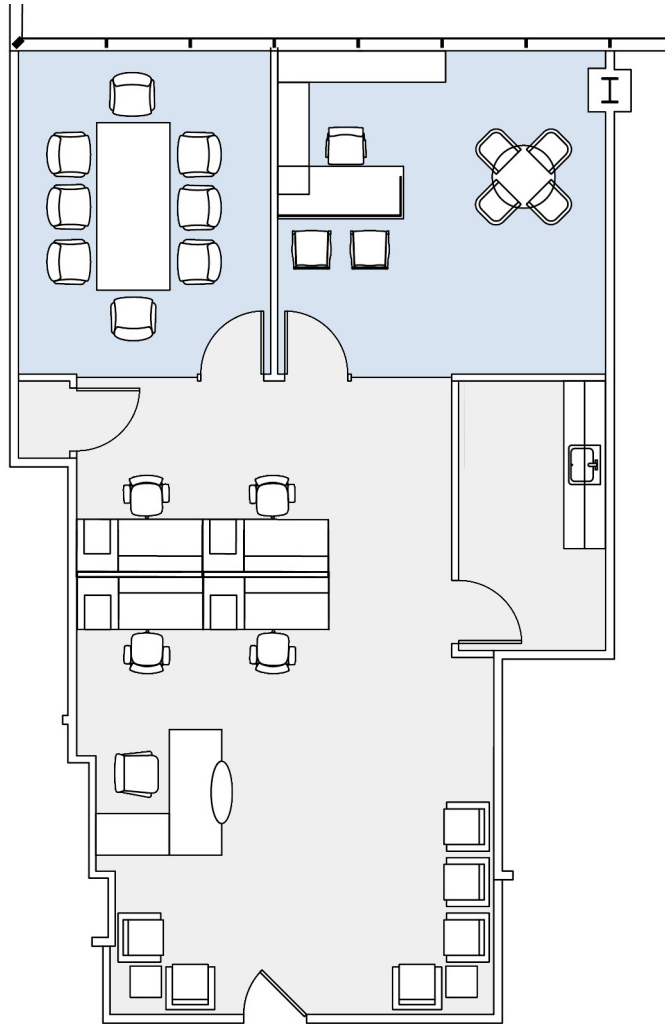

429

SUITE 210 | 1,395 RSF

SANTA MONICA

# SANTA MONICA

### AS-BUILT CONFIGURATION

OFFICE:	1
RECEPTION:	1
CONFERENCE ROOM:	1
CLOSET:	1

NOT TO SCALE  
FURNITURE NOT INCLUDED

For more information, please contact:

310.255.7777  
leasing@douglasemmett.com

**Douglas  
Emmett**