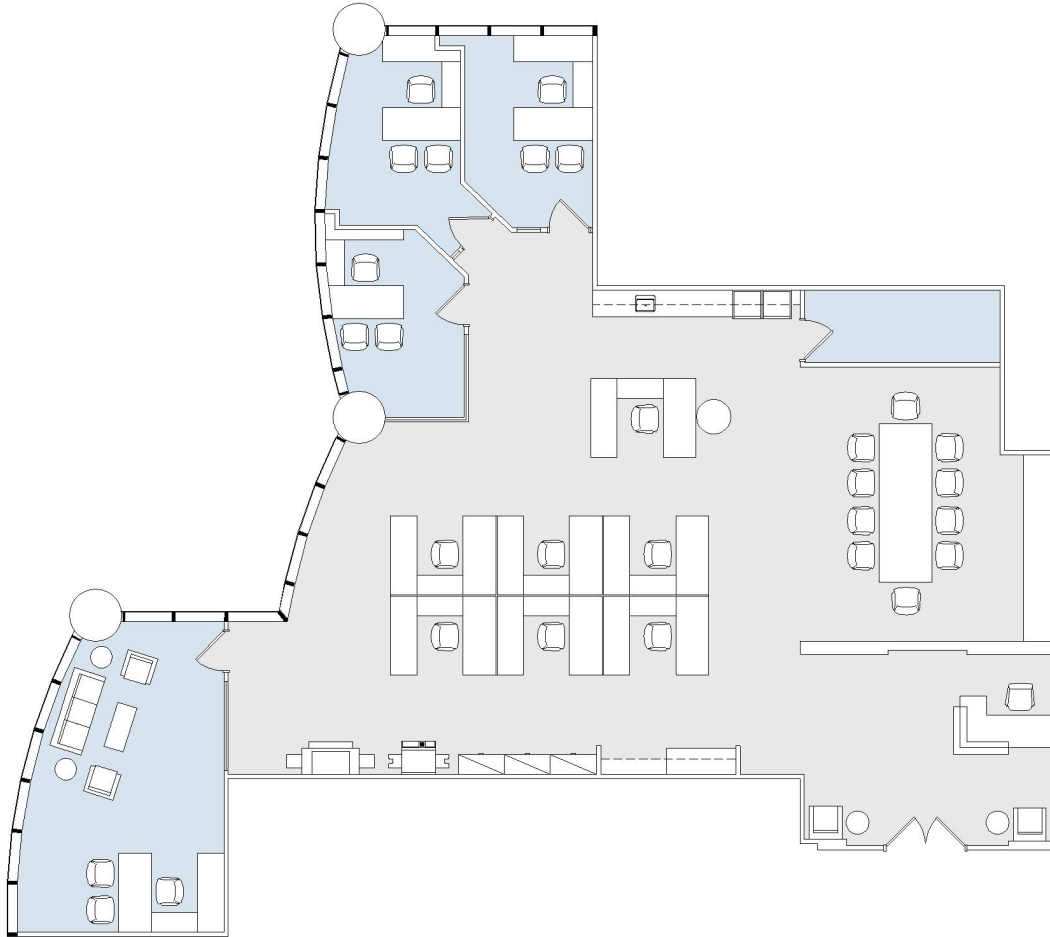

55

HARBOR COURT - OFFICE

SUITE 1825 | 3,626 RSF

HONOLULU

MERCHANT STREET

SUITE CONFIGURATION

OFFICES:	4
RECEPTION:	1
KITCHEN:	1
STORAGE ROOM:	1

NOT TO SCALE
FURNITURE NOT INCLUDED