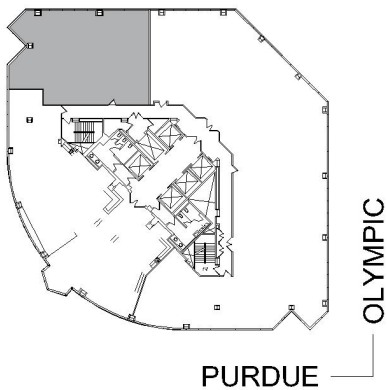

11400 W OLYMPIC

EXECUTIVE TOWER

SUITE 720 | 2,624 RSF

SAWTELLE/WEST LA

SUITE CONFIGURATION

OFFICES:	4
CONFERENCE ROOM:	1
RECEPTION:	1

NOT TO SCALE

FURNITURE NOT INCLUDED