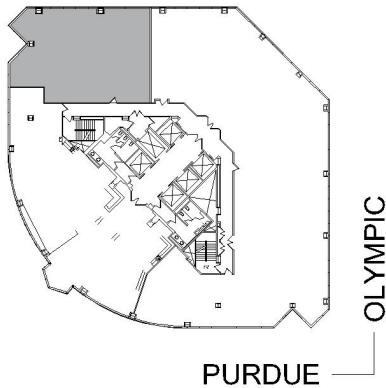

11400

EXECUTIVE TOWER

SUITE 720 | 2,624 RSF

SAWTELLE/WEST LA

W OLYMPIC

SUITE CONFIGURATION

OFFICES:	4
CONFERENCE ROOM:	1
RECEPTION:	1

NOT TO SCALE