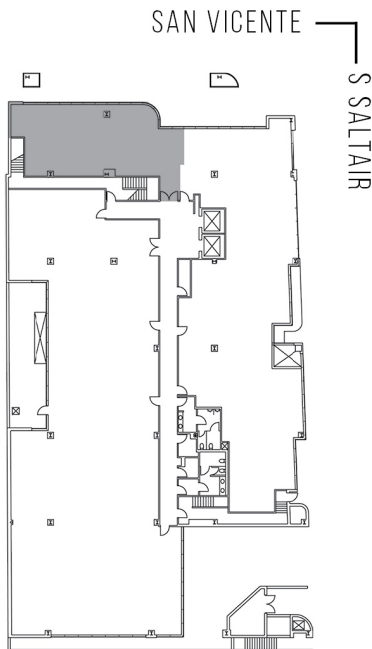

# 11999

BRENTWOOD/SALTAIR

SUITE 201 | 1,751 RSF

BRENTWOOD-SAN VICENTE

## SAN VICENTE

### AS-BUILT CONFIGURATION

OFFICES:	3
CONFERENCE ROOM:	1
RECEPTION:	1
KITCHEN:	1

ADJUSTED FOR SOCIAL DISTANCING  
NOT TO SCALE  
FURNITURE NOT INCLUDED

For more information, please contact:

310.255.7777

leasing@douglasemmett.com