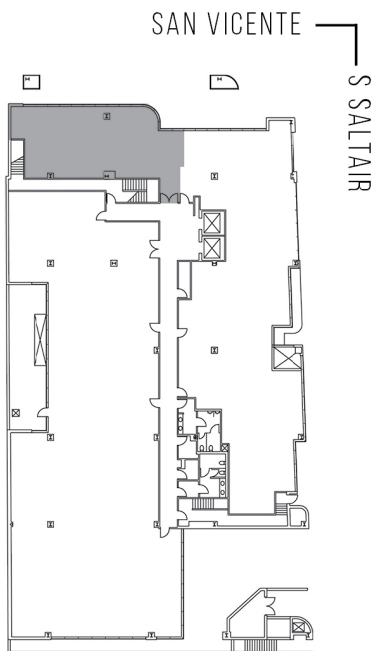

# 11999

BRENTWOOD/SALTAIR

SUITE 201 | 1,751 RSF

BRENTWOOD-SAN VICENTE

## SAN VICENTE

### AS-BUILT CONFIGURATION

OFFICES:	3
CONFERENCE ROOM:	1
RECEPTION:	1
KITCHEN:	1

ADJUSTED FOR SOCIAL DISTANCING  
NOT TO SCALE  
FURNITURE NOT INCLUDED

For more information, please contact:

310.255.7777

leasing@douglasemmett.com