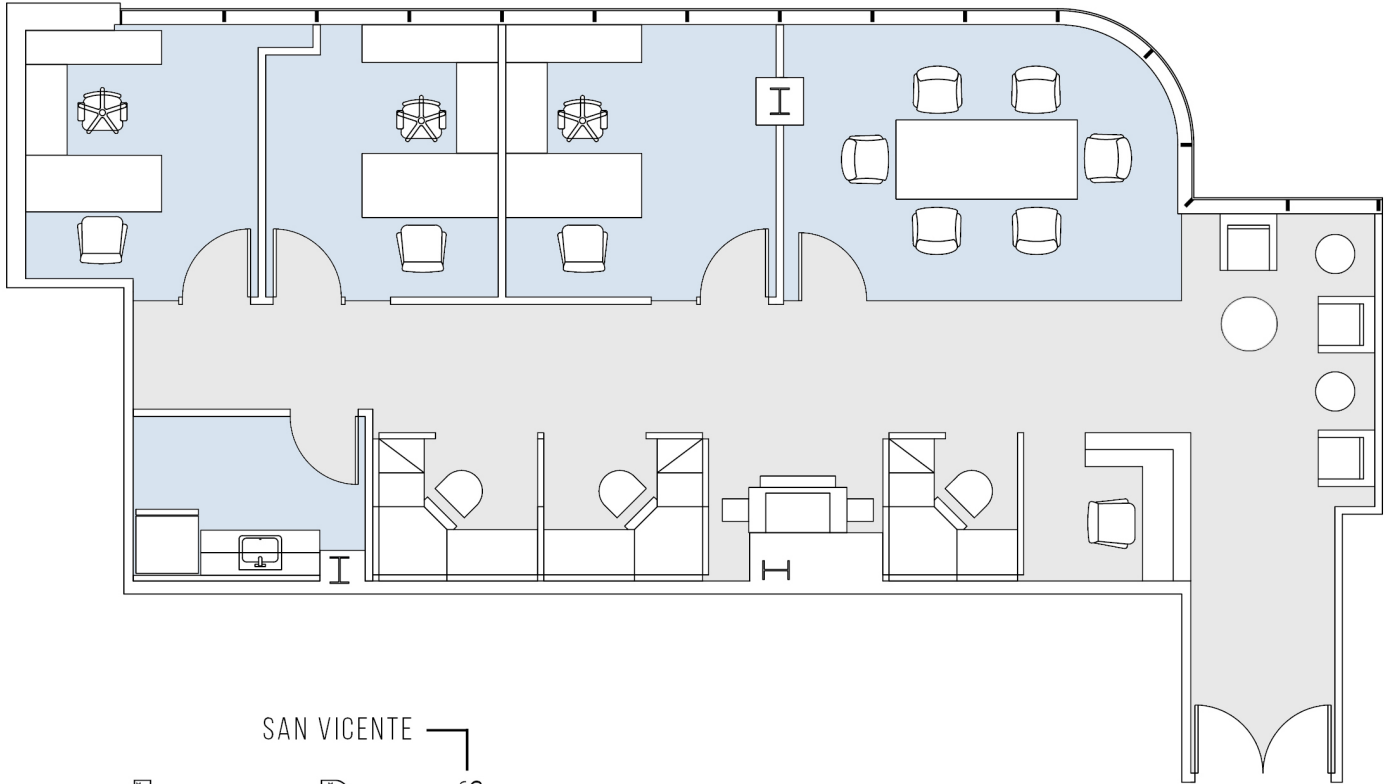

# 11999

BRENTWOOD/SALTAIR

SUITE 201 | 1,751 RSF

BRENTWOOD-SAN VICENTE

## SAN VICENTE

### AS-BUILT CONFIGURATION

OFFICES:	3
CONFERENCE ROOM:	1
RECEPTION:	1
KITCHEN:	1

ADJUSTED FOR SOCIAL DISTANCING  
NOT TO SCALE  
FURNITURE NOT INCLUDED

For more information, please contact:

310.255.7777

leasing@douglasemmett.com