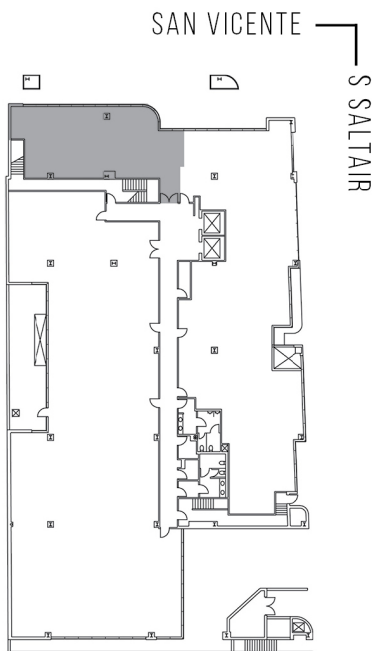

11999

BRENTWOOD/SALTAIR

SUITE 201 | 1,751 RSF

BRENTWOOD-SAN VICENTE

SAN VICENTE

AS-BUILT CONFIGURATION

OFFICES:	3
CONFERENCE ROOM:	1
RECEPTION:	1
KITCHEN:	1

ADJUSTED FOR SOCIAL DISTANCING
NOT TO SCALE
FURNITURE NOT INCLUDED