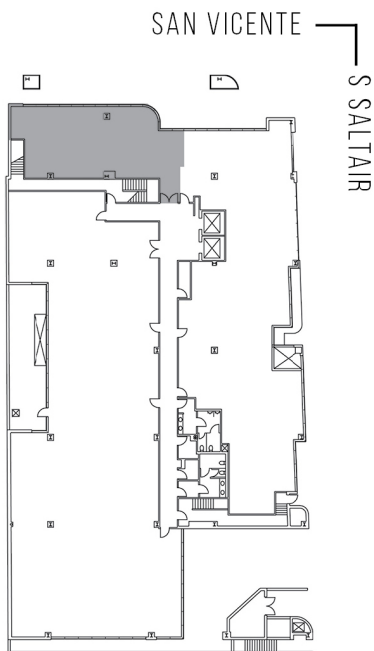

# 11999

BRENTWOOD/SALTAIR

SUITE 201 | 1,751 RSF

BRENTWOOD-SAN VICENTE

## SAN VICENTE

### AS-BUILT CONFIGURATION

OFFICES:	3
CONFERENCE ROOM:	1
RECEPTION:	1
KITCHEN:	1

ADJUSTED FOR SOCIAL DISTANCING  
NOT TO SCALE  
FURNITURE NOT INCLUDED

For more information, please contact:

310.255.7777

leasing@douglasemmett.com