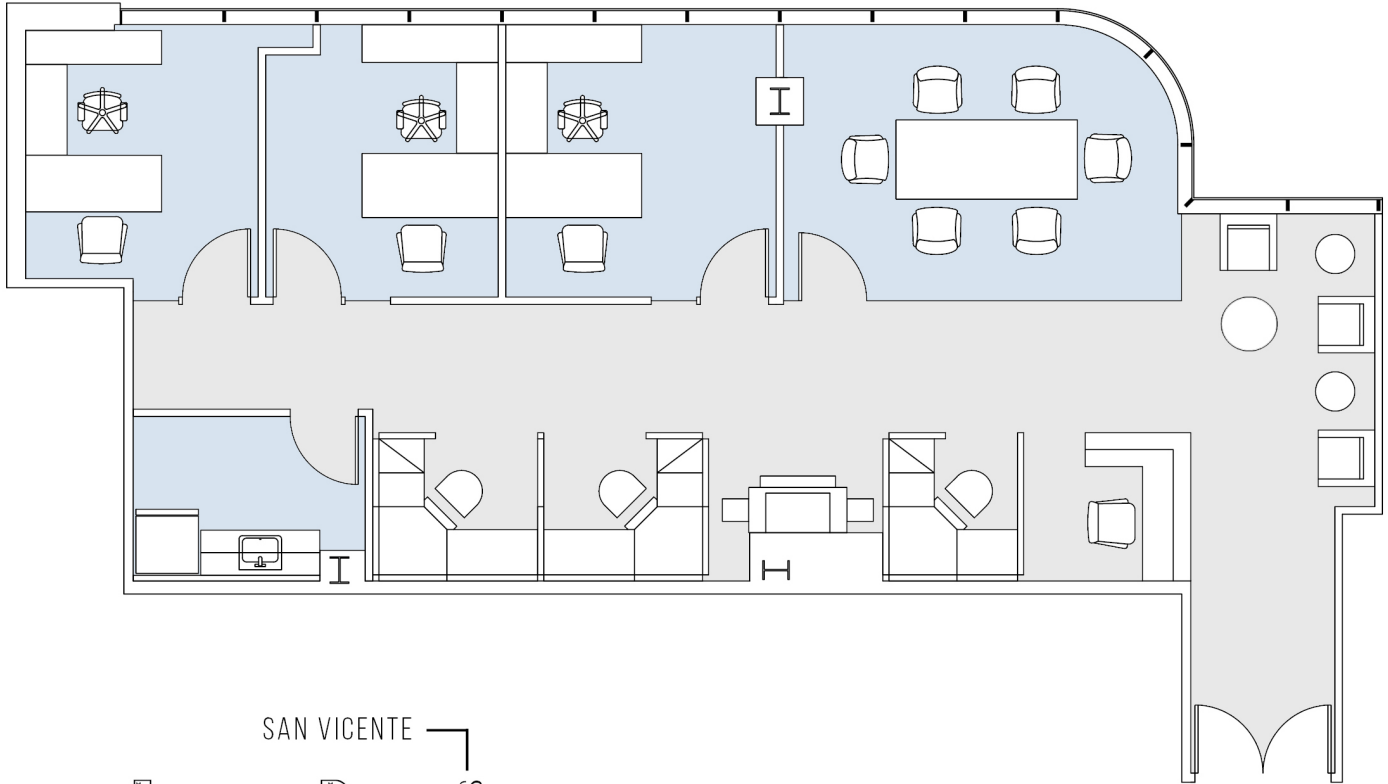

11999

BRENTWOOD/SALTAIR

SUITE 201 | 1,751 RSF

BRENTWOOD-SAN VICENTE

SAN VICENTE

AS-BUILT CONFIGURATION

OFFICES:	3
CONFERENCE ROOM:	1
RECEPTION:	1
KITCHEN:	1

ADJUSTED FOR SOCIAL DISTANCING
NOT TO SCALE
FURNITURE NOT INCLUDED