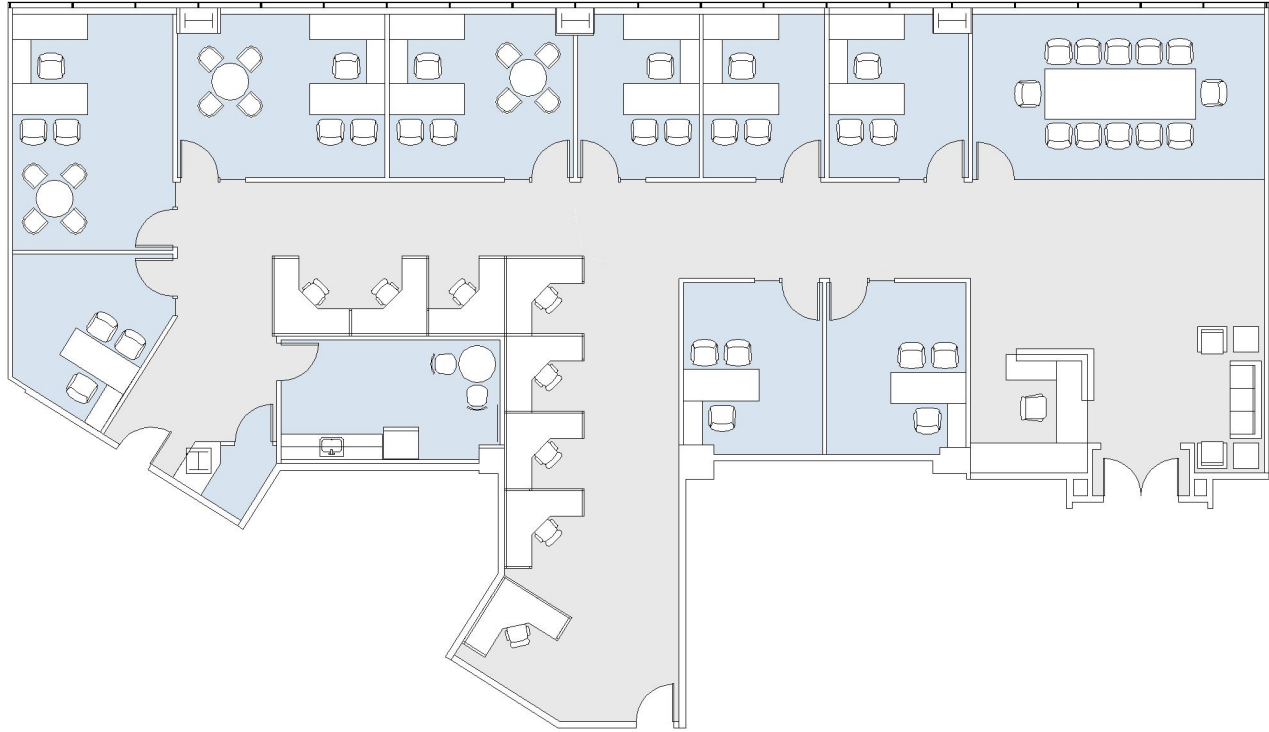

11900 OLYMPIC

BUNDY/OLYMPIC

SUITE 500 | 4,834 RSF

SAWTELLE/WEST LA

SUITE CONFIGURATION

OFFICES:	9
CONFERENCE ROOM:	1
RECEPTION:	1
KITCHEN:	1
STORAGE:	1

NOT TO SCALE
FURNITURE NOT INCLUDED

For more information, please contact: