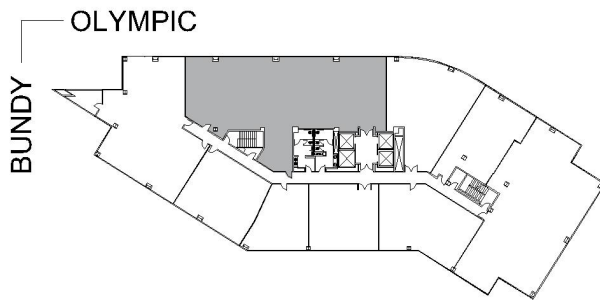

11900 OLYMPIC

BUNDY/OLYMPIC

SUITE 500 | 4,834 RSF

SAWTELLE/WEST LA

SUITE CONFIGURATION

OFFICES:	9
CONFERENCE ROOM:	1
RECEPTION:	1
KITCHEN:	1
STORAGE:	1

NOT TO SCALE
FURNITURE NOT INCLUDED

For more information, please contact: