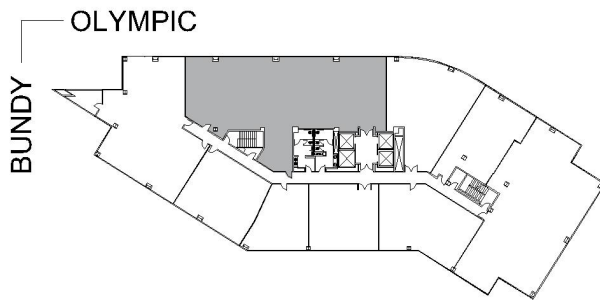

# 11900 OLYMPIC

BUNDY/OLYMPIC

SUITE 500 | 4,834 RSF

SAWTELLE/WEST LA

#### SUITE CONFIGURATION

OFFICES:	9
CONFERENCE ROOM:	1
RECEPTION:	1
KITCHEN:	1
STORAGE:	1

NOT TO SCALE  
FURNITURE NOT INCLUDED

For more information, please contact:

310.255.7777

leasing@douglasemmett.com

**Douglas  
Emmett**