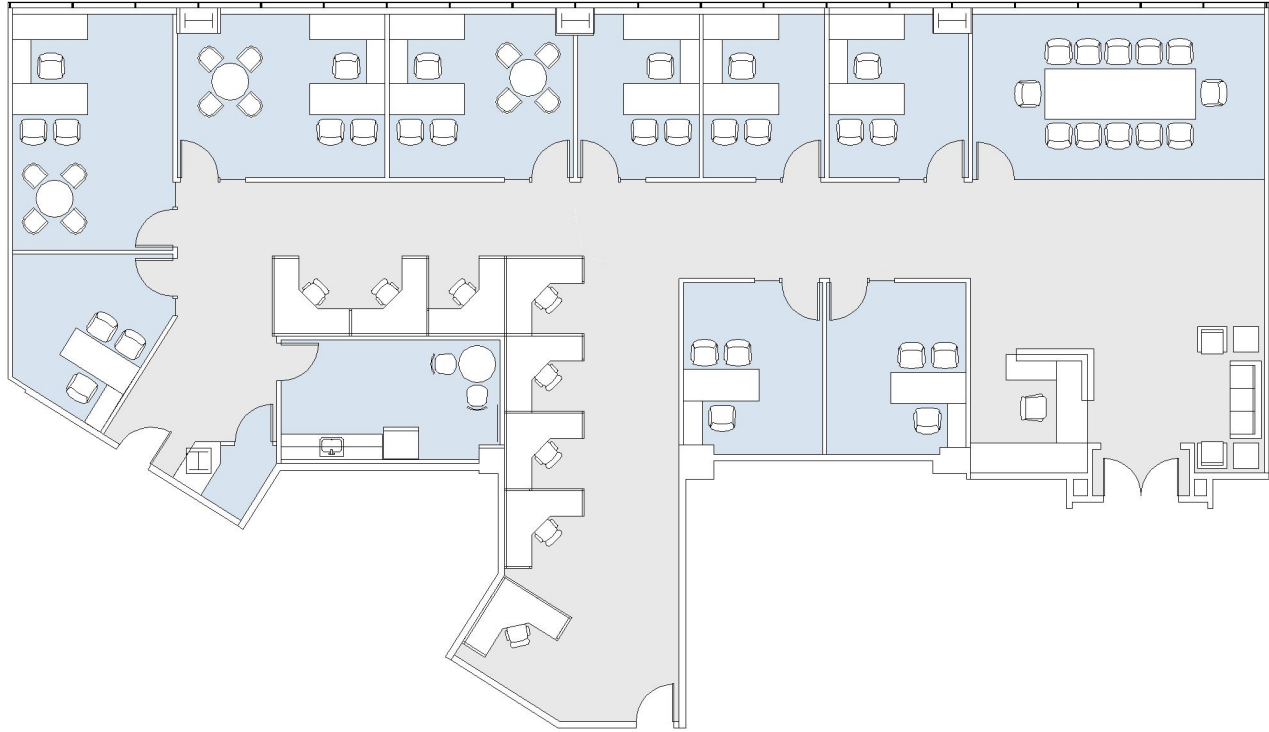

# 11900 OLYMPIC

BUNDY/OLYMPIC

SUITE 500 | 4,834 RSF

SAWTELLE/WEST LA

#### SUITE CONFIGURATION

OFFICES:	9
CONFERENCE ROOM:	1
RECEPTION:	1
KITCHEN:	1
STORAGE:	1

NOT TO SCALE  
FURNITURE NOT INCLUDED

For more information, please contact:

310.255.7777

leasing@douglasemmett.com

**Douglas  
Emmett**