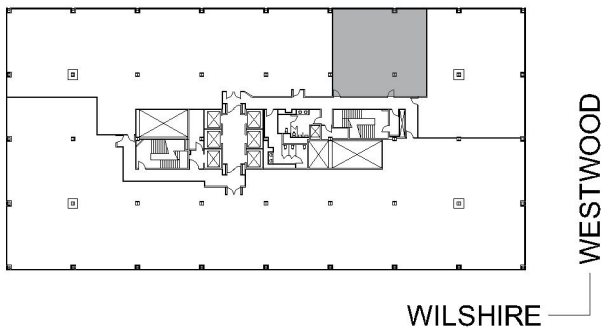

10880 WILSHIRE

SUITE 1860 | 1,946 RSF
WESTWOOD

AS-BUILT CONFIGURATION

OFFICES:	3
CONFERENCE ROOM:	1
RECEPTION:	1
KITCHEN:	1

NOT TO SCALE

FURNITURE NOT INCLUDED

For more information, please contact:

310.255.7777
leasing@douglasemmett.com