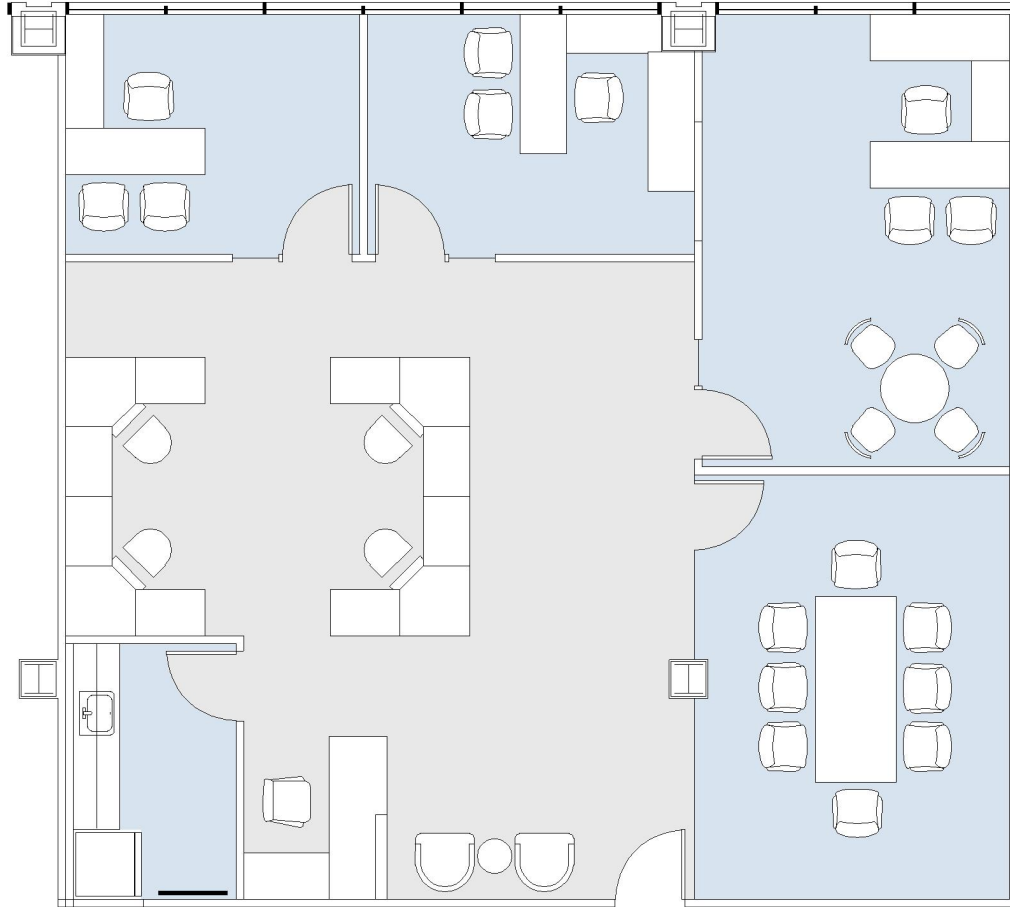

10880 WILSHIRE

SUITE 1860 | 1,946 RSF
WESTWOOD

AS-BUILT CONFIGURATION

OFFICES:	3
CONFERENCE ROOM:	1
RECEPTION:	1
KITCHEN:	1

NOT TO SCALE

FURNITURE NOT INCLUDED

For more information, please contact:

310.255.7777
leasing@douglasemmett.com