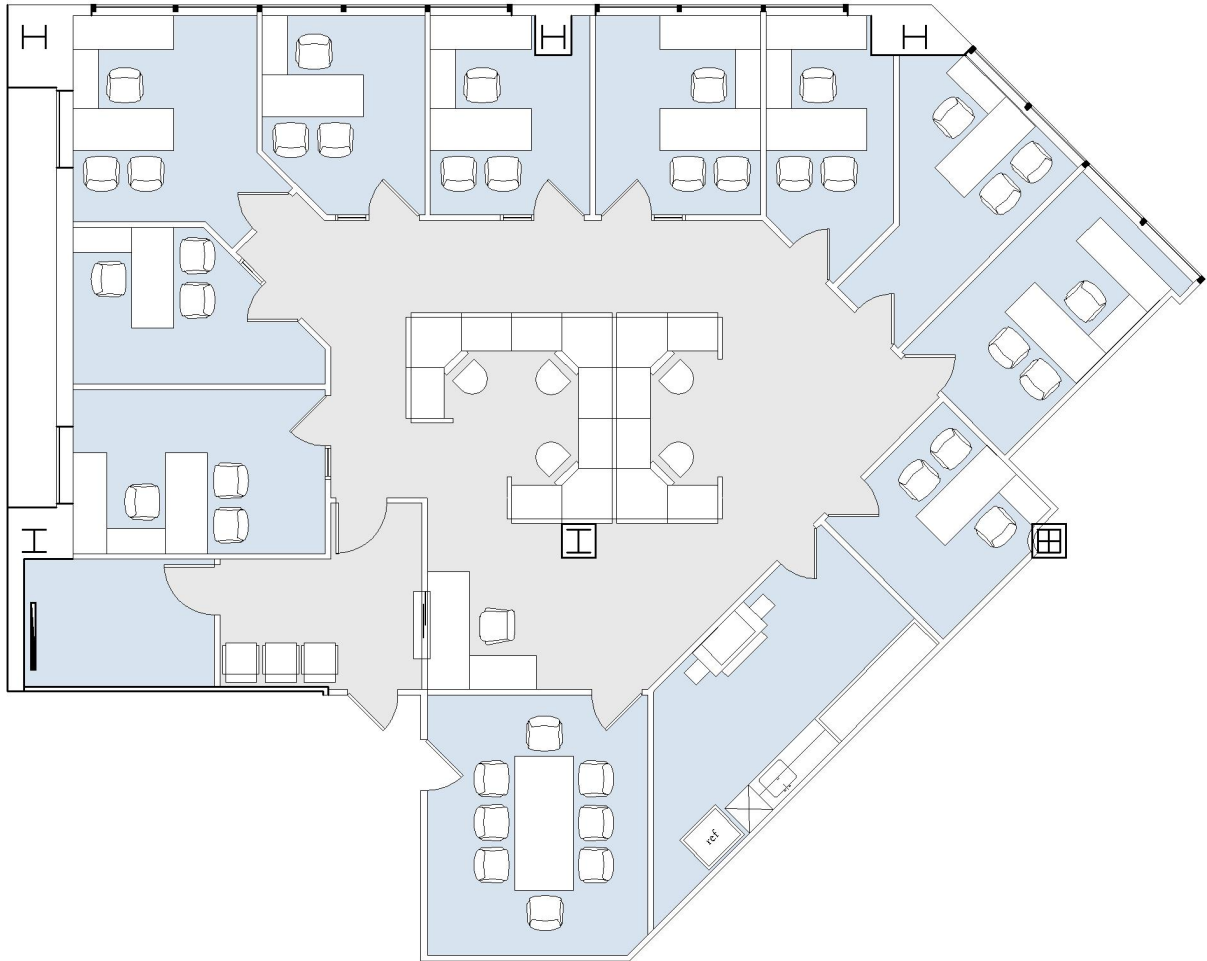

10990

ONE WESTWOOD

SUITE 1450 | 3,304 RSF

WESTWOOD

WILSHIRE

SUITE CONFIGURATION

OFFICES:	10
CONFERENCE ROOM:	1
RECEPTION:	1
KITCHEN:	1
IT ROOM:	1

NOT TO SCALE
FURNITURE NOT INCLUDED