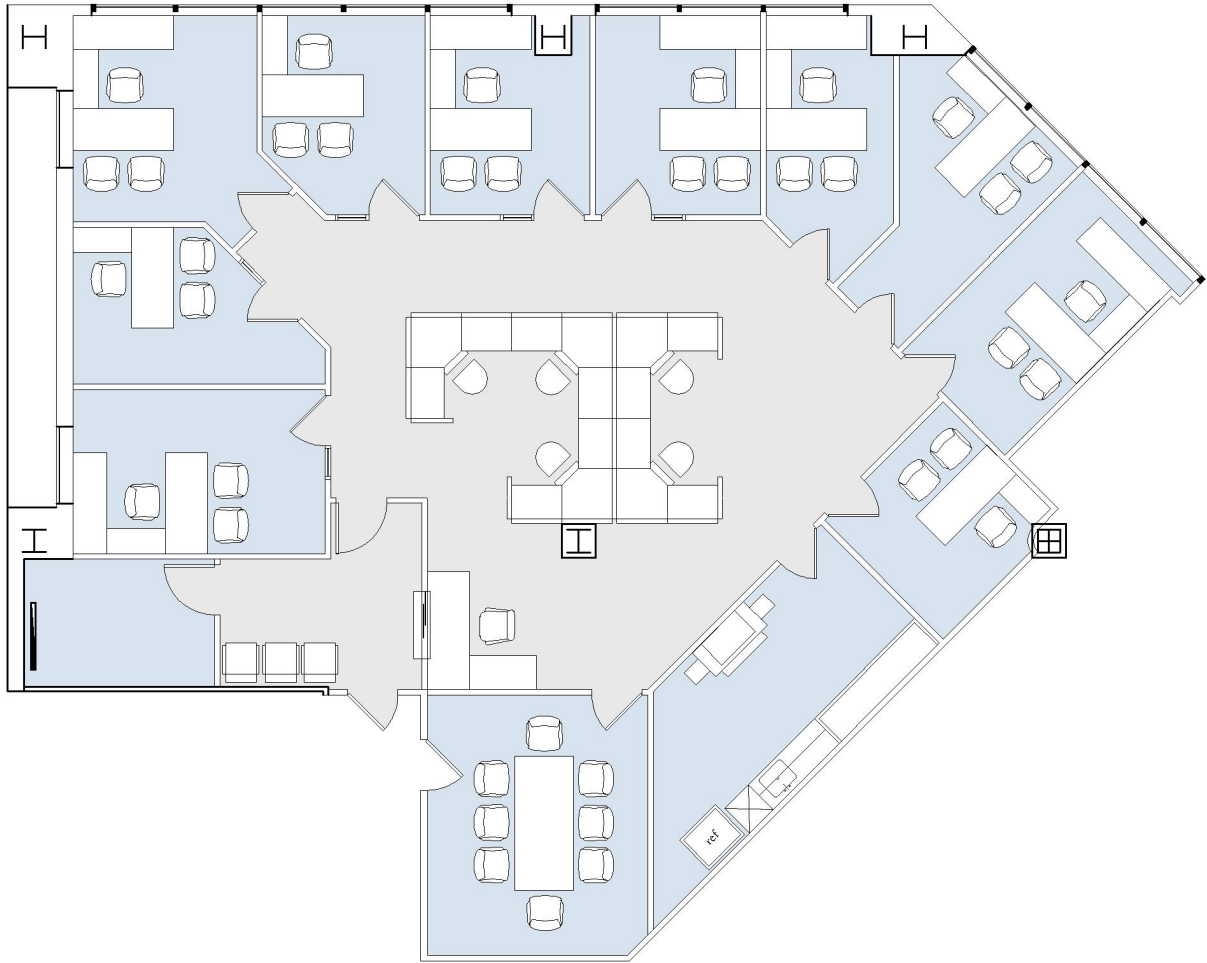

10990 WILSHIRE

ONE WESTWOOD

SUITE 1450 | 3,304 RSF

WESTWOOD

SUITE CONFIGURATION

OFFICES:	10
CONFERENCE ROOM:	1
RECEPTION:	1
KITCHEN:	1
IT ROOM:	1

NOT TO SCALE
FURNITURE NOT INCLUDED

For more information, please contact: