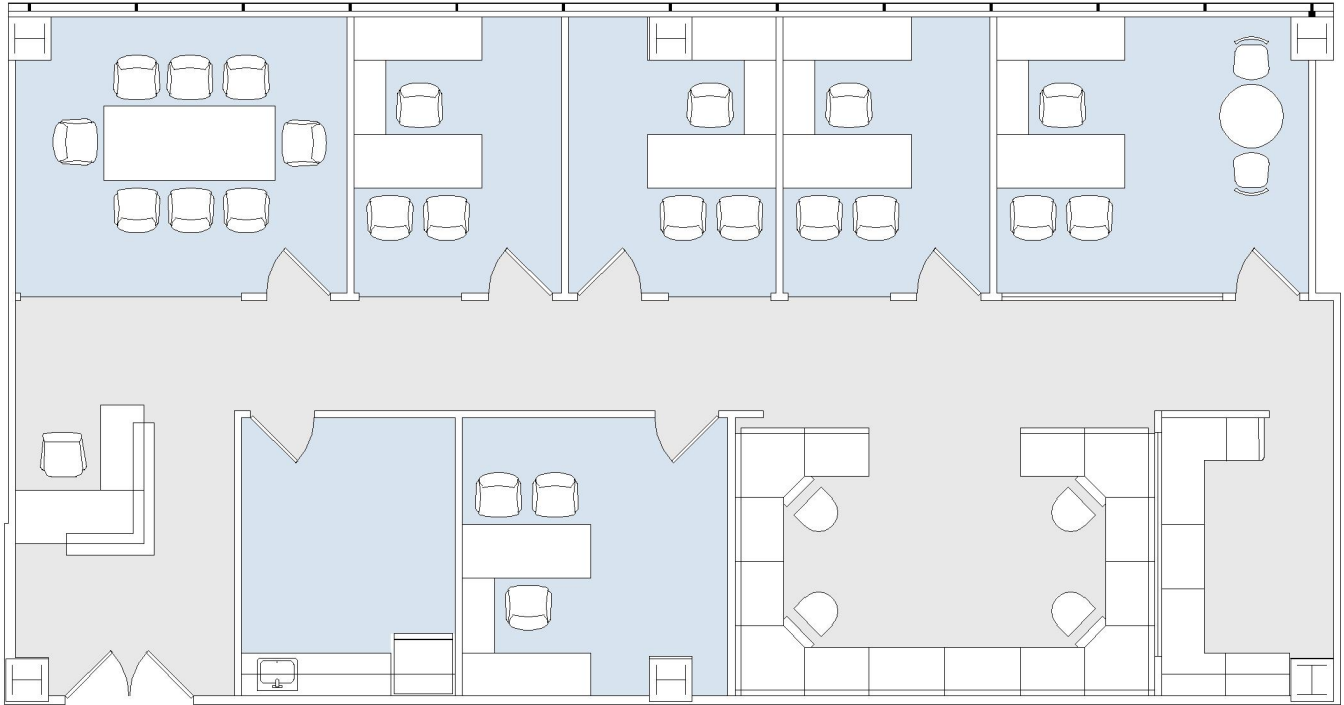

# 11845 OLYMPIC

WESTSIDE TOWERS WEST TOWER

SUITE 930 | 2,446 RSF

SAWTELLE/WEST LA

## SUITE CONFIGURATION

OFFICES:	5
CONFERENCE ROOM:	1
RECEPTION:	1
KITCHEN:	1

NOT TO SCALE

FURNITURE NOT INCLUDED

For more information, please contact:

310.255.7777

leasing@douglasemmett.com

**Douglas  
Emmett**