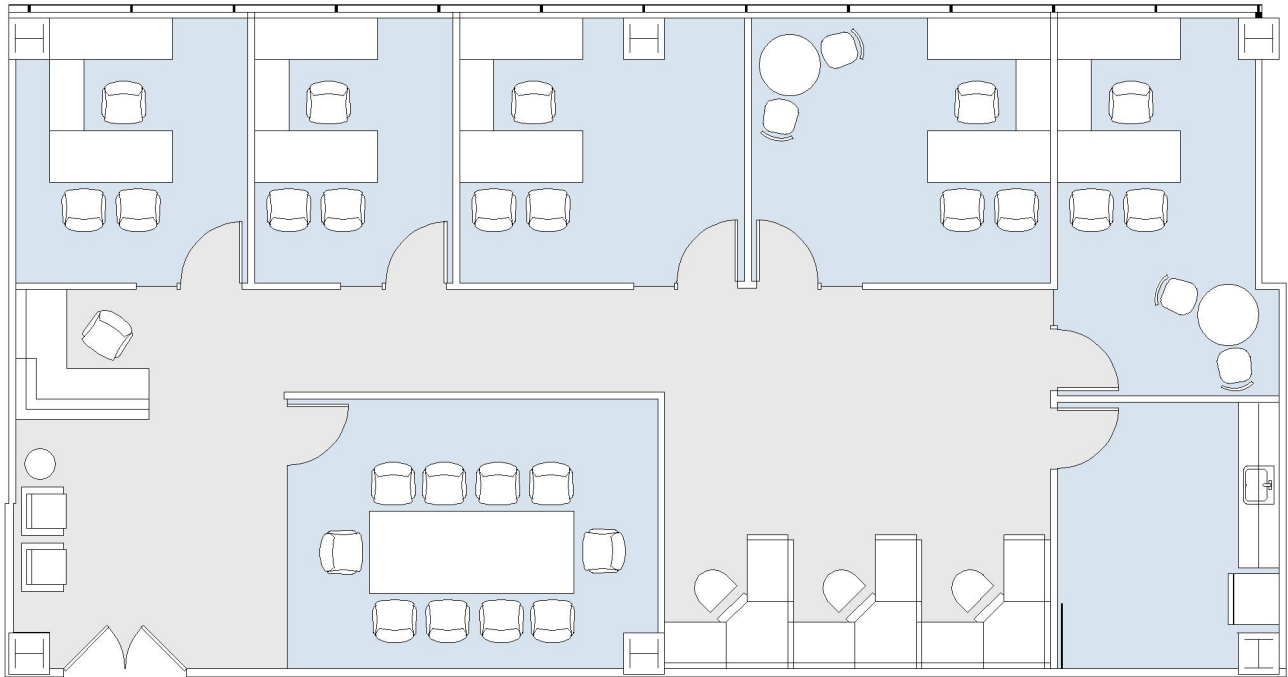

# 11845 OLYMPIC

WESTSIDE TOWERS WEST TOWER

SUITE 930 | 2,446 RSF

SAWTELLE/WEST LA

## SUITE CONFIGURATION

OFFICES:	5
CONFERENCE ROOM:	1
RECEPTION:	1
KITCHEN:	1

NOT TO SCALE

FURNITURE NOT INCLUDED

For more information, please contact:

310.255.7777  
leasing@douglasemmett.com

**Douglas  
Emmett**