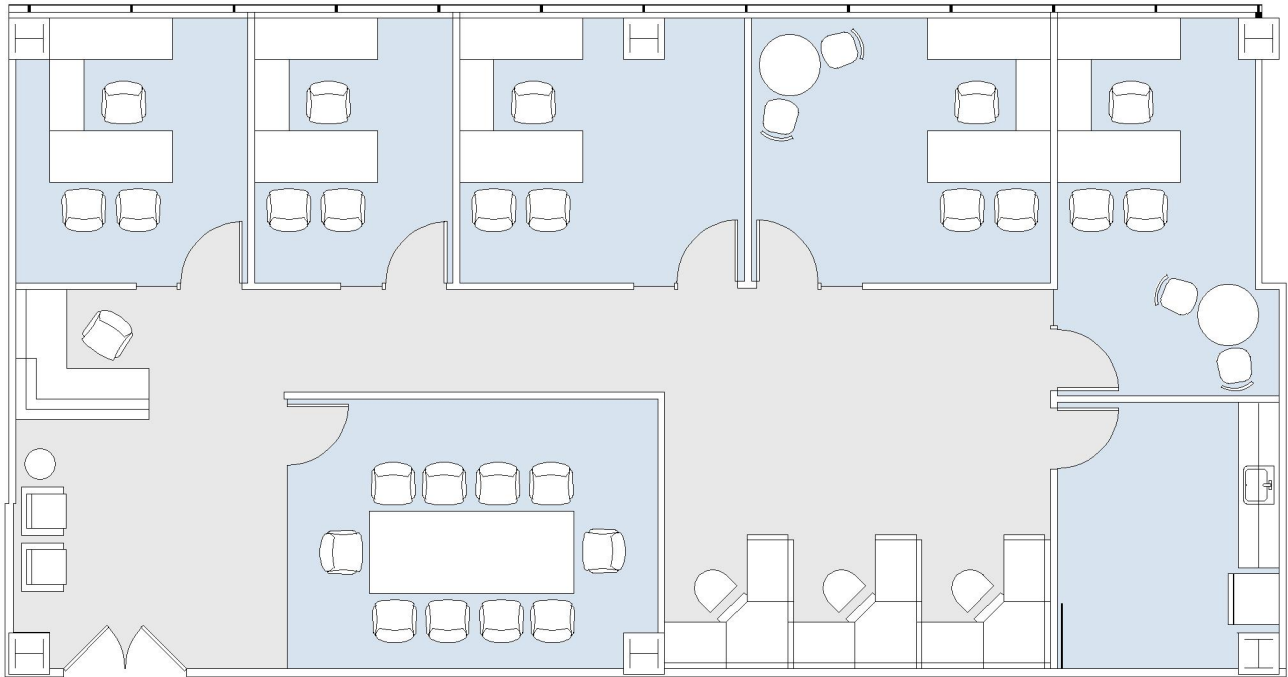

11845

WESTSIDE TOWERS WEST TOWER

SUITE 930 | 2,446 RSF

SAWTELLE/WEST LA

OLYMPIC

SUITE CONFIGURATION

OFFICES:	5
CONFERENCE ROOM:	1
RECEPTION:	1
KITCHEN:	1

NOT TO SCALE