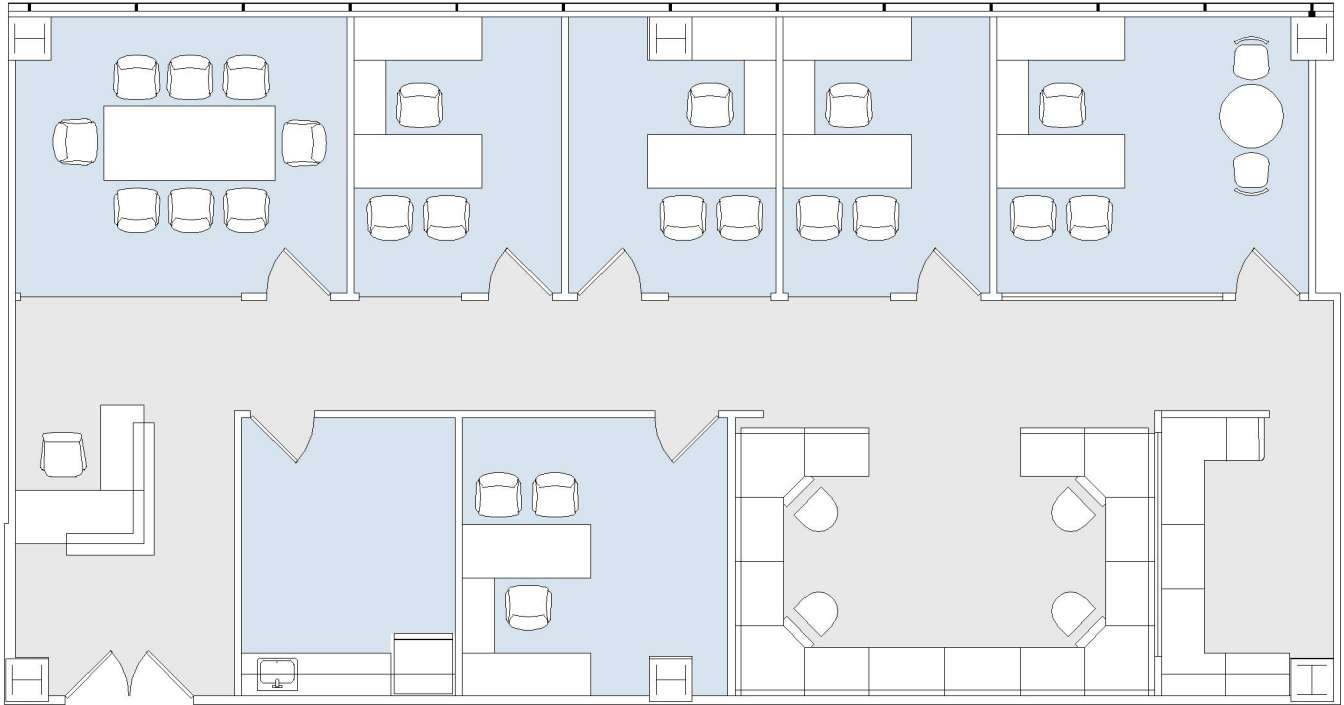

11845 OLYMPIC

WESTSIDE TOWERS WEST TOWER

SUITE 930 | 2,446 RSF

SAWTELLE/WEST LA

SUITE CONFIGURATION

OFFICES:	5
CONFERENCE ROOM:	1
RECEPTION:	1
KITCHEN:	1

NOT TO SCALE

FURNITURE NOT INCLUDED