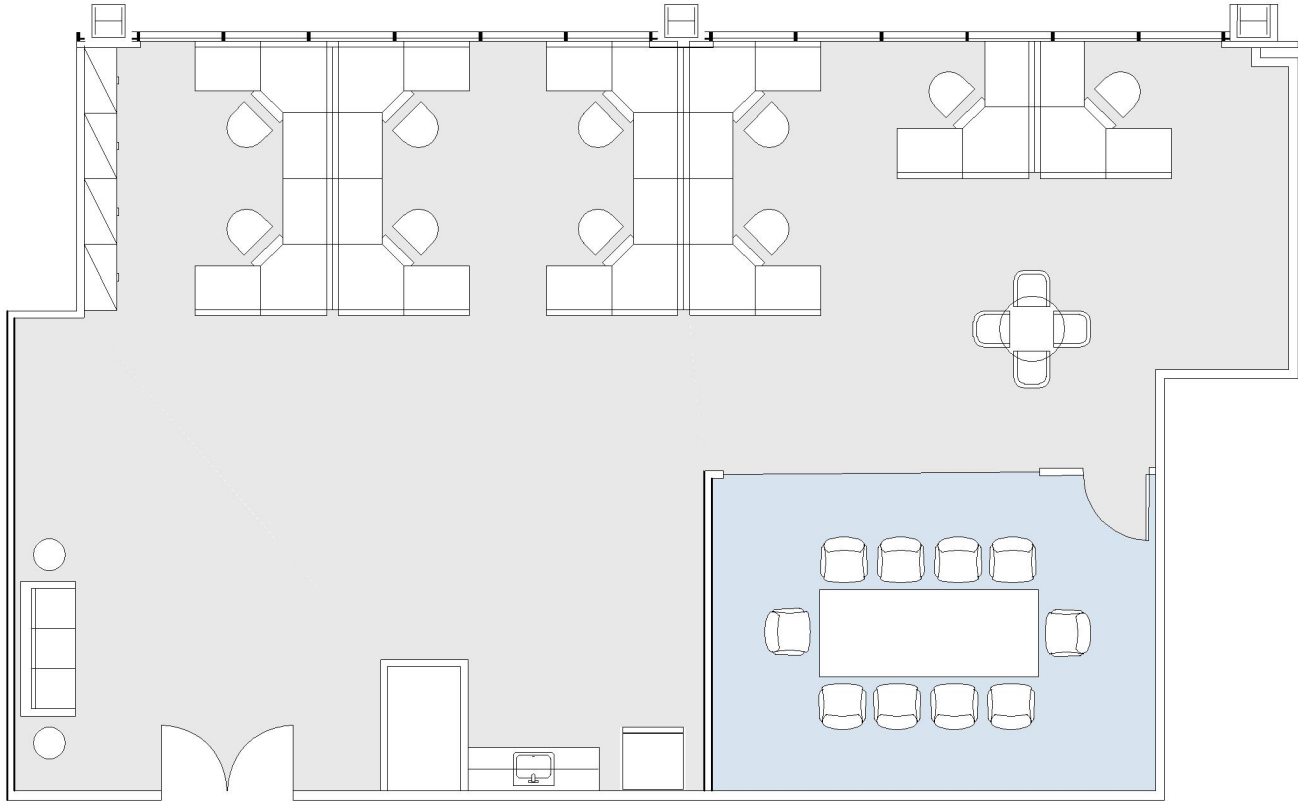

8383 WILSHIRE

SUITE 330 | 2,266 RSF
BEVERLY HILLS

SUITE CONFIGURATION

CONFERENCE ROOM:	1
RECEPTION:	1
KITCHEN:	1

NOT TO SCALE
FURNITURE NOT INCLUDED

For more information, please contact:

310.255.7777
leasing@douglasemmett.com