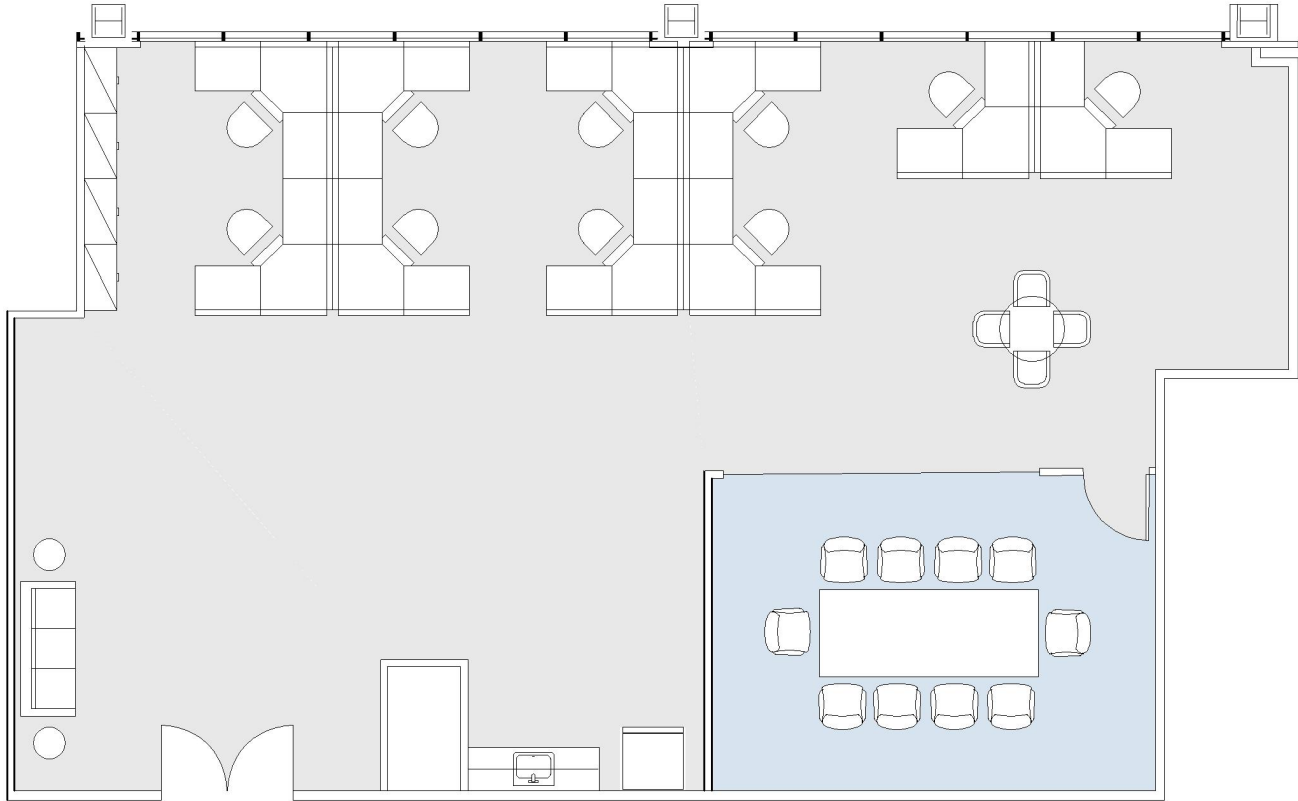

8383

WILSHIRE

SUITE 330 | 2,266 RSF

BEVERLY HILLS

SUITE CONFIGURATION

CONFERENCE ROOM:	1
RECEPTION:	1
KITCHEN:	1

NOT TO SCALE
FURNITURE NOT INCLUDED

For more information, please contact: