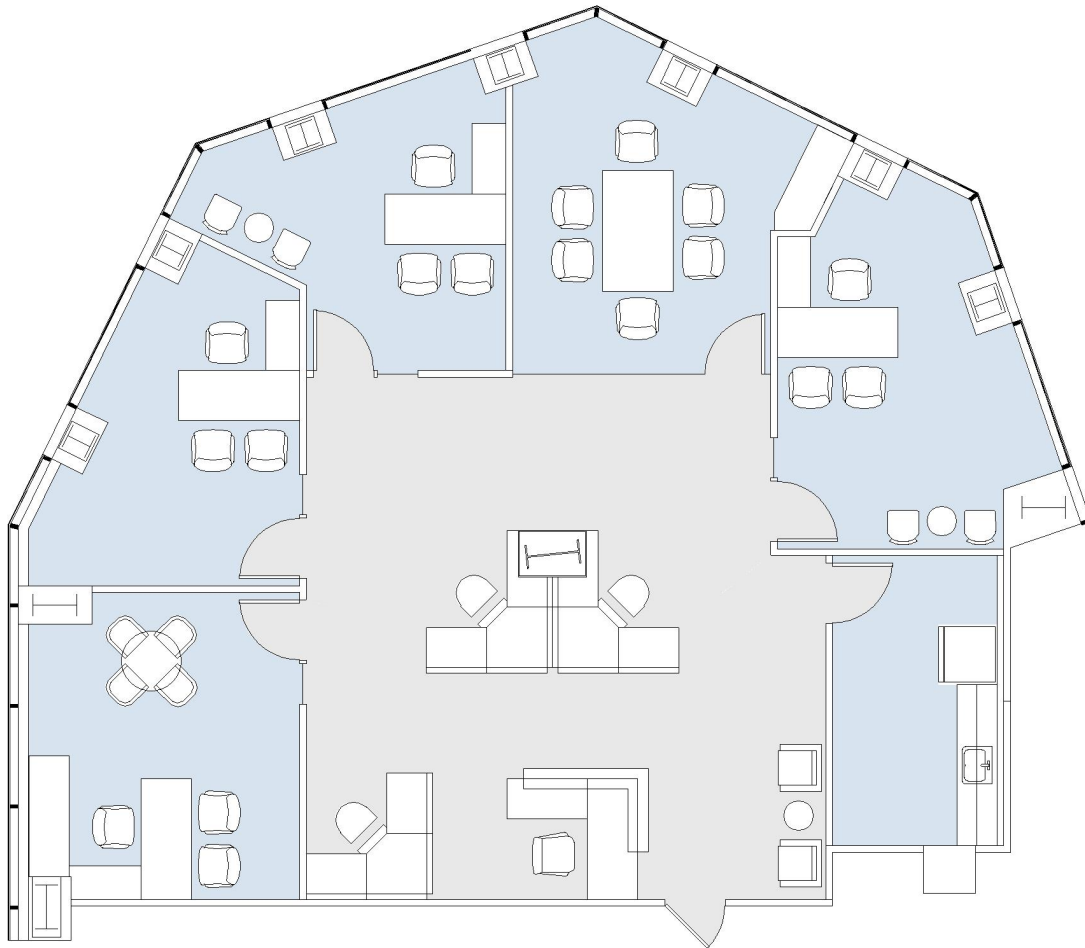

# 10940 WILSHIRE

THE TOWER

SUITE 820 | 2,319 RSF

WESTWOOD

#### SUITE CONFIGURATION

OFFICES:	4
CONFERENCE ROOM:	1
RECEPTION:	1
KITCHEN:	1

NOT TO SCALE  
FURNITURE NOT INCLUDED

For more information, please contact:

310.255.7777  
leasing@douglasemmett.com

**Douglas  
Emmett**