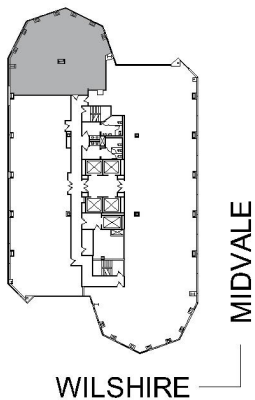

# 10940 WILSHIRE

THE TOWER

SUITE 820 | 2,319 RSF

WESTWOOD

#### SUITE CONFIGURATION

OFFICES:	4
CONFERENCE ROOM:	1
RECEPTION:	1
KITCHEN:	1

NOT TO SCALE  
FURNITURE NOT INCLUDED

For more information, please contact:

310.255.7777  
leasing@douglasemmett.com

**Douglas  
Emmett**