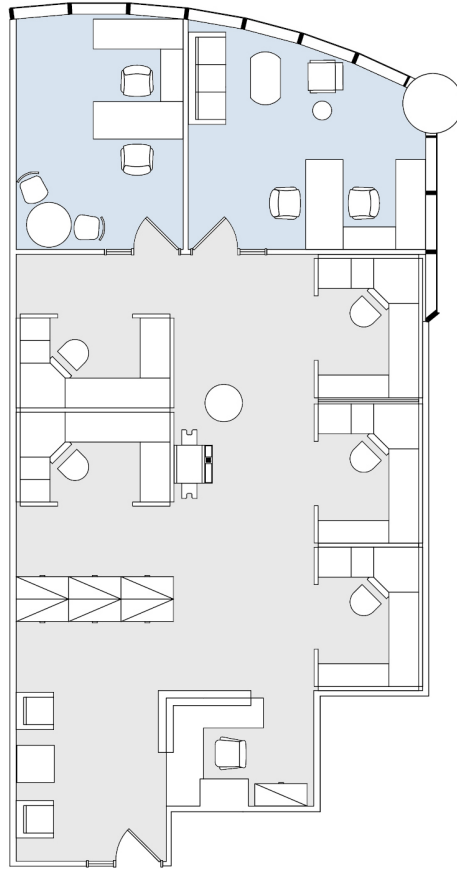

# 55

HARBOR COURT - OFFICE

SUITE 1430 | 5,126 RSF

HONOLULU

### AS-BUILT CONFIGURATION

OFFICES:	2
RECEPTION:	1
WORKSTATIONS:	5

ADJUSTED FOR SOCIAL DISTANCING

NOT TO SCALE  
FURNITURE NOT INCLUDED

For more information, please contact:

310.255.7777

leasing@douglasemmett.com