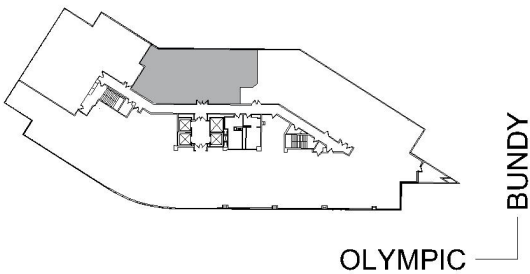

11900 OLYMPIC

BUNDY/OLYMPIC

SUITE 450 | 4,570 RSF

SAWTELLE/WEST LA

SUITE CONFIGURATION

OFFICES:	11
CONFERENCE ROOM:	1
RECEPTION:	1
KITCHEN:	1

NOT TO SCALE

FURNITURE NOT INCLUDED