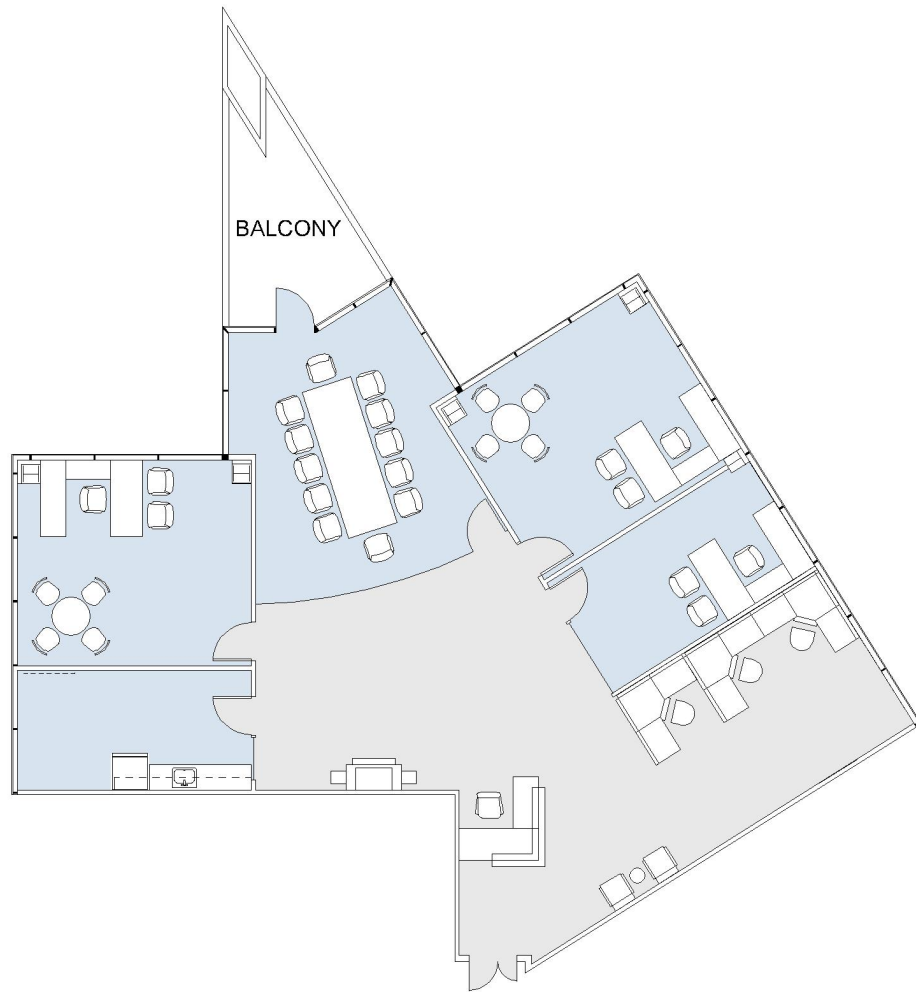

11900 OLYMPIC

BUNDY/OLYMPIC

SUITE 780 | 2,877 RSF

SAWTELLE/WEST LA

SUITE CONFIGURATION

OFFICES:	3
CONFERENCE ROOM:	1
RECEPTION:	1
KITCHEN:	1

NOT TO SCALE

FURNITURE NOT INCLUDED