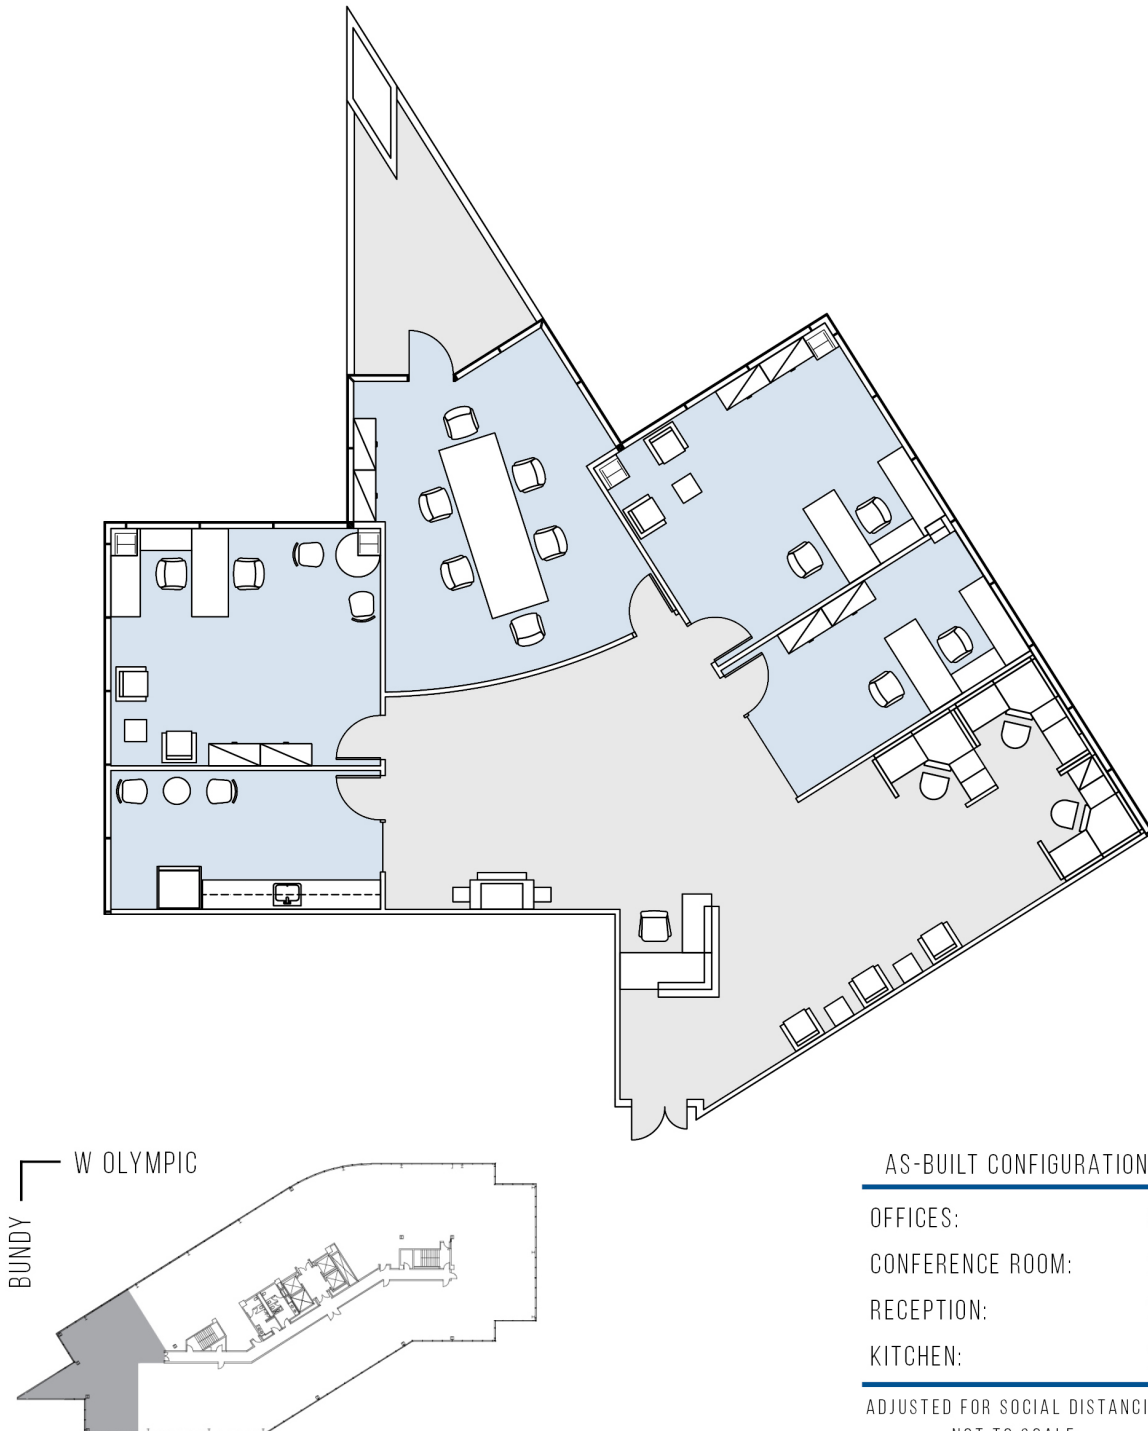

11900 OLYMPIC

BUNDY/OLYMPIC

SUITE 780 | 2,877 RSF

SAWTELLE/WEST LA

AS-BUILT CONFIGURATION

OFFICES:	3
CONFERENCE ROOM:	1
RECEPTION:	1
KITCHEN:	1

ADJUSTED FOR SOCIAL DISTANCING
NOT TO SCALE
FURNITURE NOT INCLUDED