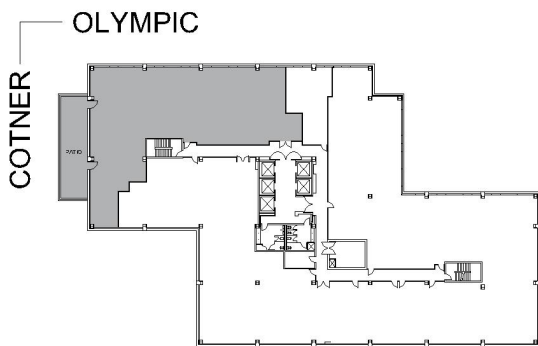

11150 W OLYMPIC

OLYMPIC CENTER

SUITE 835 | 6,190 RSF

SAWTELLE/WEST LA

SUITE CONFIGURATION

OFFICES:	4
CONFERENCE ROOM:	4
RECEPTION:	1
KITCHEN:	1
COPY ROOM:	1
PRIVATE PATIO:	1

NOT TO SCALE
FURNITURE NOT INCLUDED