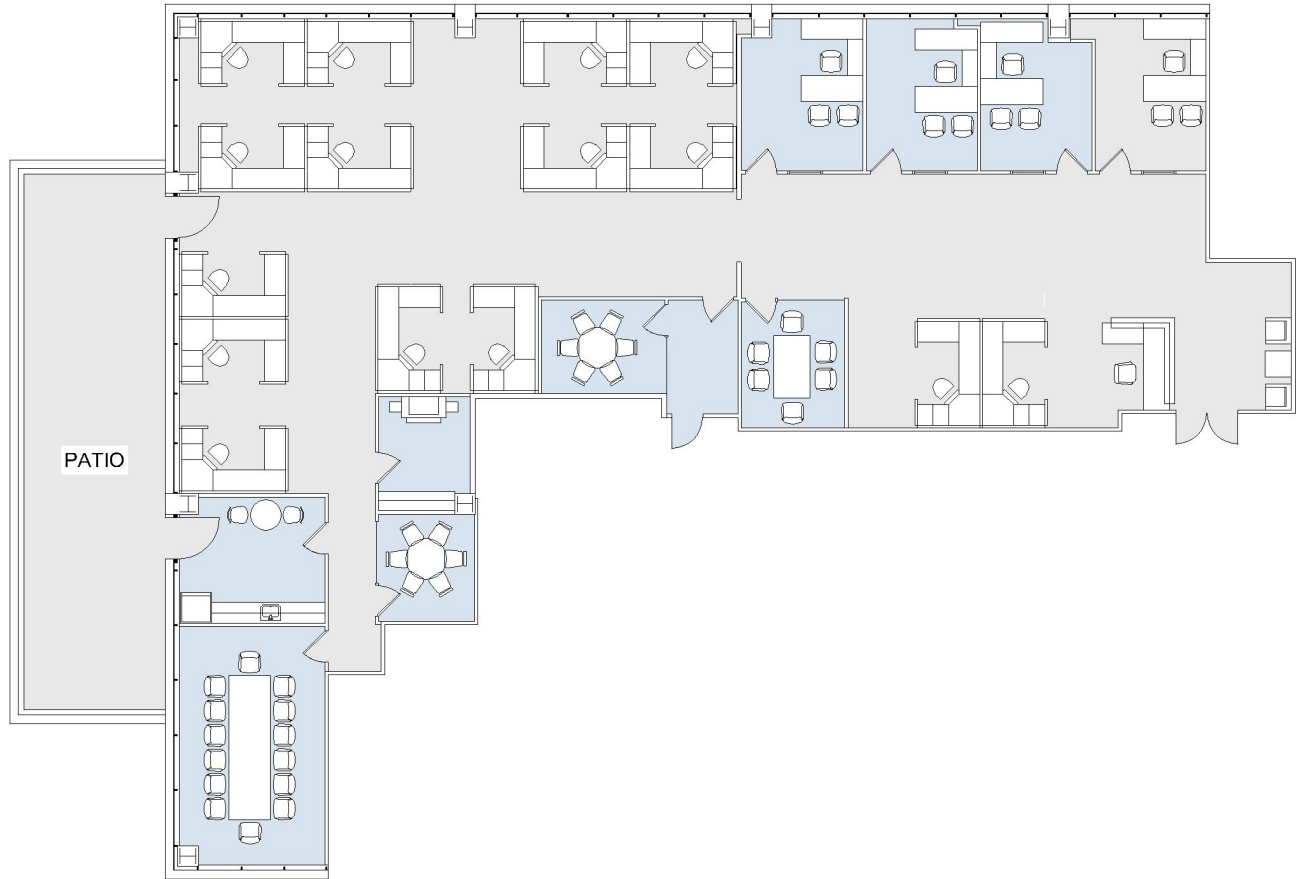

11150 W OLYMPIC

OLYMPIC CENTER

SUITE 835 | 6,190 RSF

SAWTELLE/WEST LA

SUITE CONFIGURATION

OFFICES:	4
CONFERENCE ROOM:	4
RECEPTION:	1
KITCHEN:	1
COPY ROOM:	1
PRIVATE PATIO:	1

NOT TO SCALE
FURNITURE NOT INCLUDED