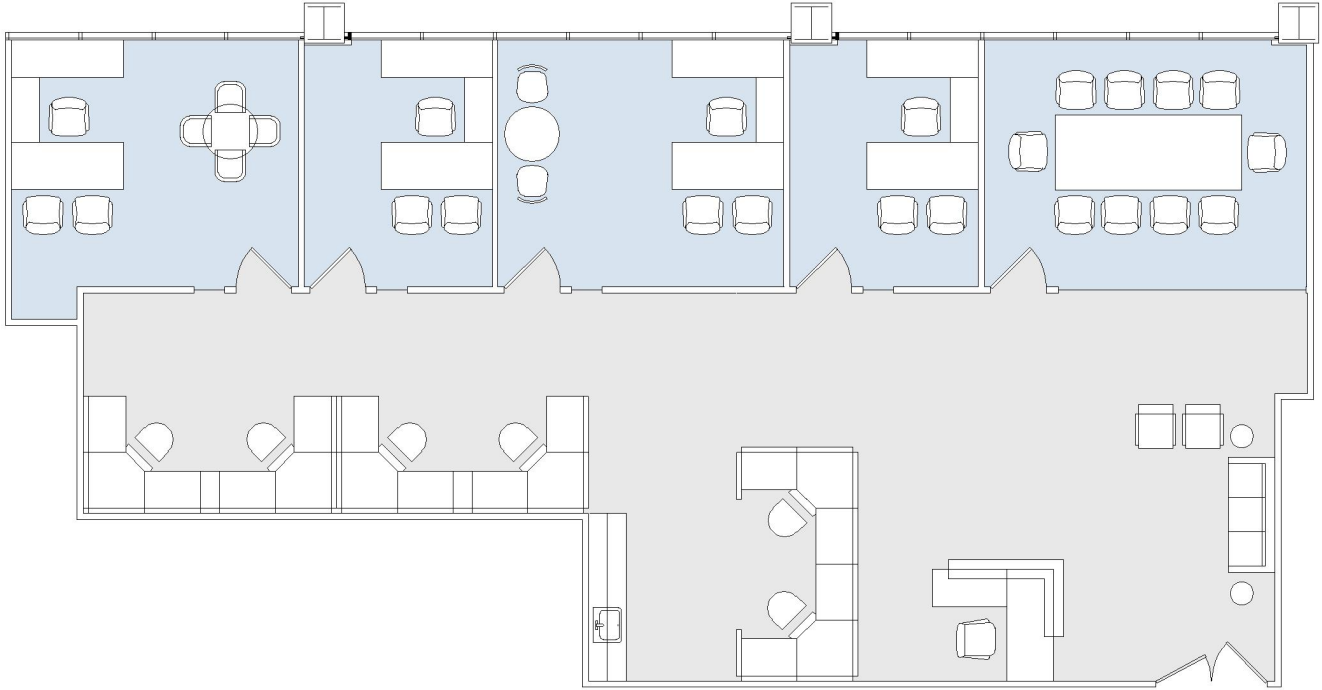

8383 WILSHIRE

SUITE 950 | 2,522 RSF
BEVERLY HILLS

SUITE CONFIGURATION

OFFICES:	4
CONFERENCE ROOM:	1
RECEPTION:	1
KITCHEN:	1

NOT TO SCALE
FURNITURE NOT INCLUDED

For more information, please contact:

310.255.7777
leasing@douglasemmett.com