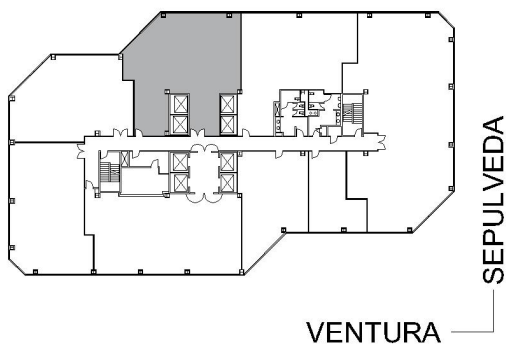

15260 VENTURA

VALLEY EXECUTIVE TOWER

SUITE 1050 | 2,458 RSF

SHERMAN OAKS/ENCINO

AS-BUILT CONFIGURATION

OFFICES:	4
CONFERENCE ROOM:	1
RECEPTION:	1
KITCHEN:	1

NOT TO SCALE
FURNITURE NOT INCLUDED

For more information, please contact: