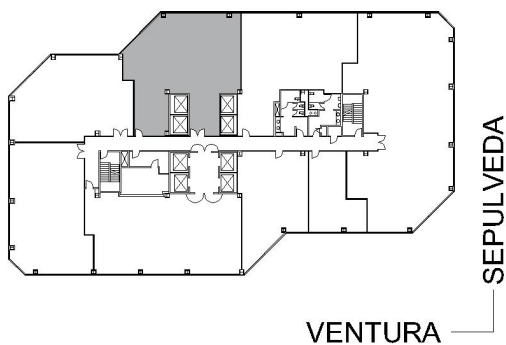

15260 VENTURA

VALLEY EXECUTIVE TOWER

SUITE 1050 | 2,458 RSF

SHERMAN OAKS/ENCINO

AS-BUILT CONFIGURATION

OFFICES:	4
CONFERENCE ROOM:	1
RECEPTION:	1
KITCHEN:	1

NOT TO SCALE

FURNITURE NOT INCLUDED