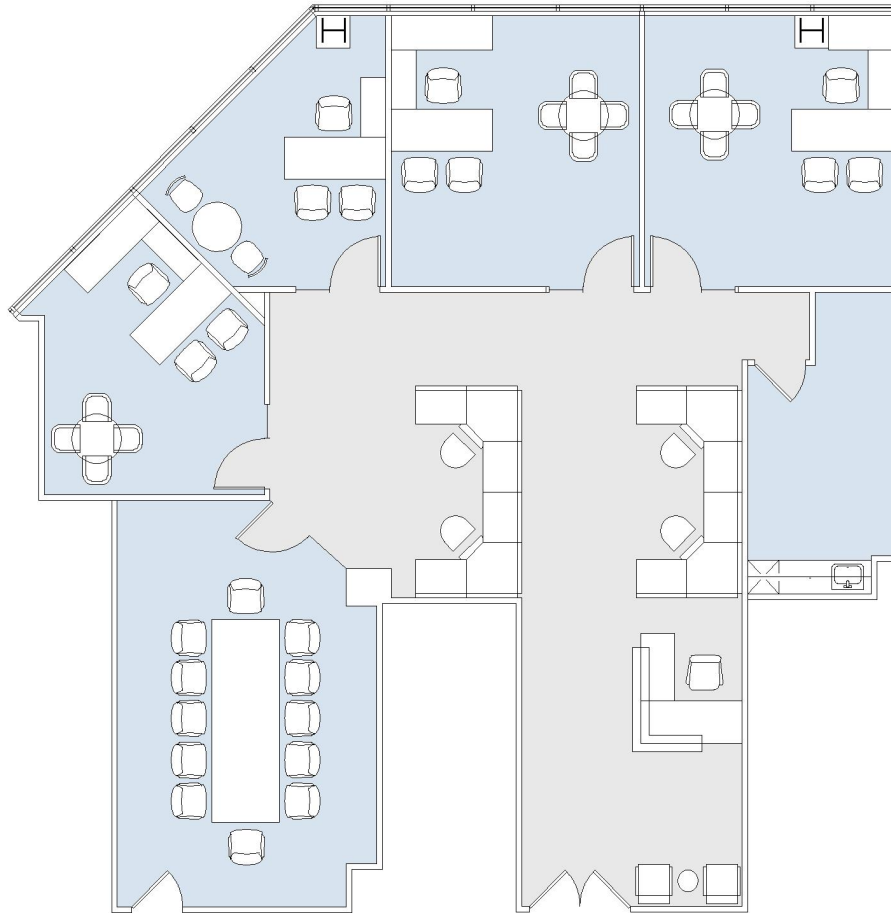

15260 VENTURA

VALLEY EXECUTIVE TOWER

SUITE 1050 | 2,458 RSF

SHERMAN OAKS/ENCINO

AS-BUILT CONFIGURATION

OFFICES:	4
CONFERENCE ROOM:	1
RECEPTION:	1
KITCHEN:	1

NOT TO SCALE

FURNITURE NOT INCLUDED