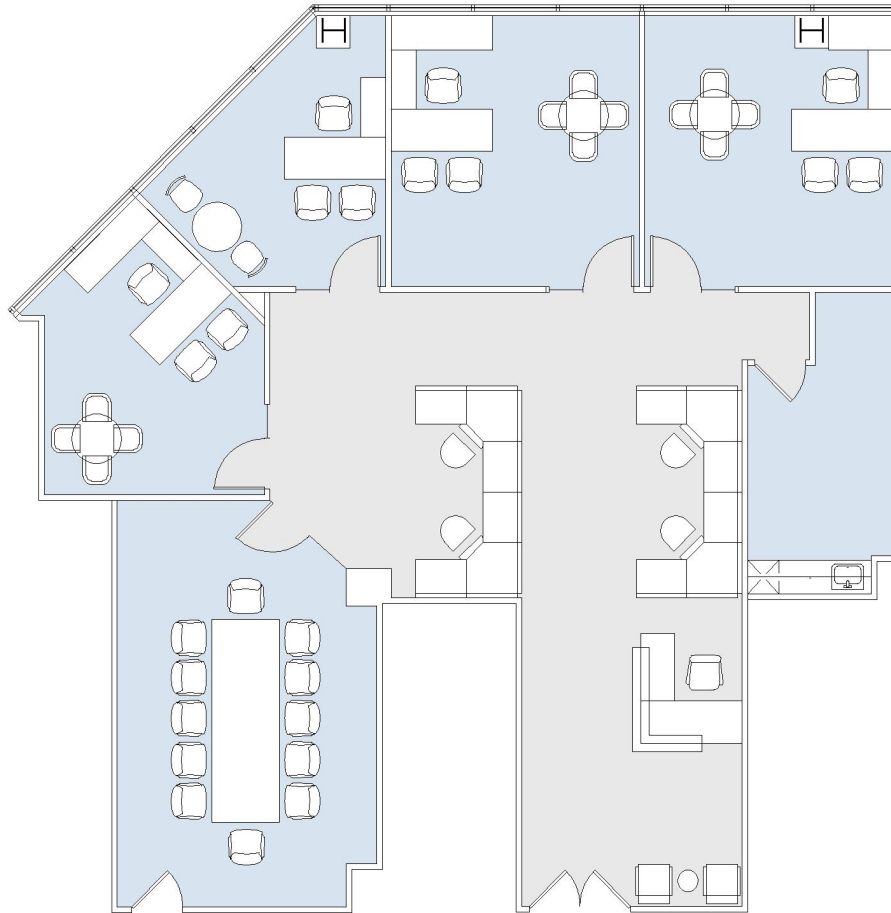

15260 VENTURA

VALLEY EXECUTIVE TOWER

SUITE 1050 | 2,458 RSF

SHERMAN OAKS/ENCINO

AS-BUILT CONFIGURATION

OFFICES:	4
CONFERENCE ROOM:	1
RECEPTION:	1
KITCHEN:	1

NOT TO SCALE
FURNITURE NOT INCLUDED

For more information, please contact: