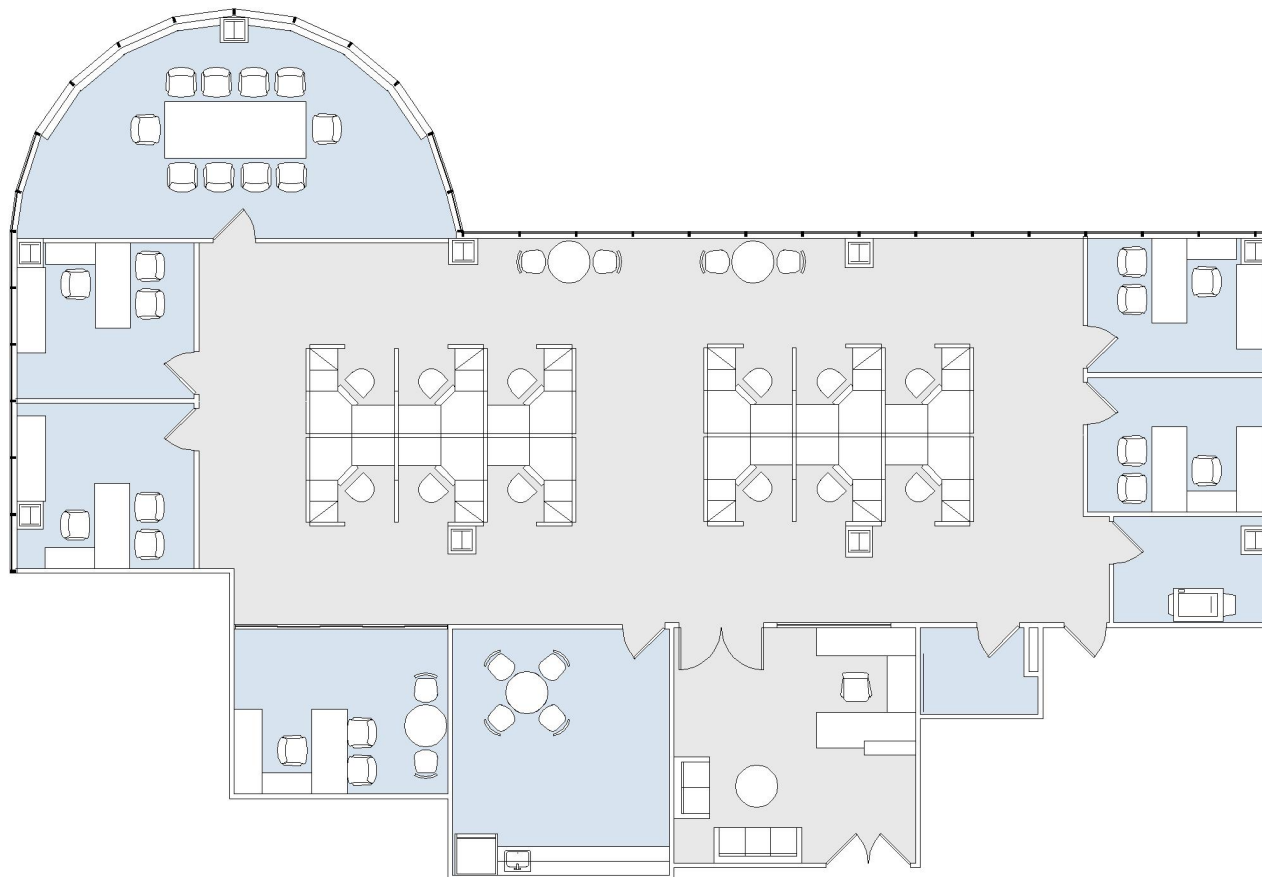

2001 WILSHIRE

SUITE 330 | 4,405 RSF

SANTA MONICA

SUITE CONFIGURATION

OFFICES:	5
CONFERENCE ROOM:	1
RECEPTION:	1
KITCHEN:	1
IT ROOM:	1

NOT TO SCALE

FURNITURE NOT INCLUDED

For more information, please contact: