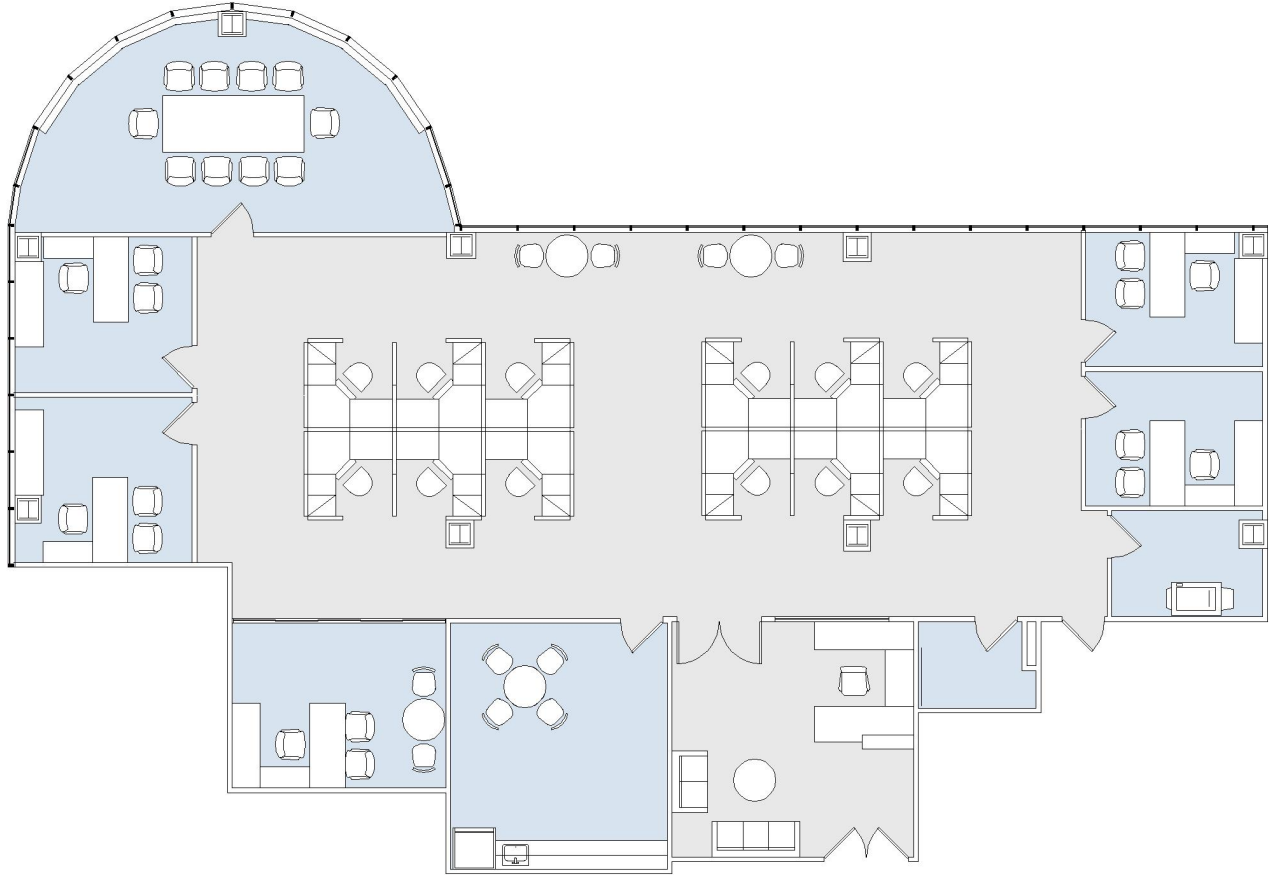

2001 WILSHIRE

SUITE 330 | 4,405 RSF
SANTA MONICA

SUITE CONFIGURATION

OFFICES:	5
CONFERENCE ROOM:	1
RECEPTION:	1
KITCHEN:	1
IT ROOM:	1

NOT TO SCALE
FURNITURE NOT INCLUDED

For more information, please contact: