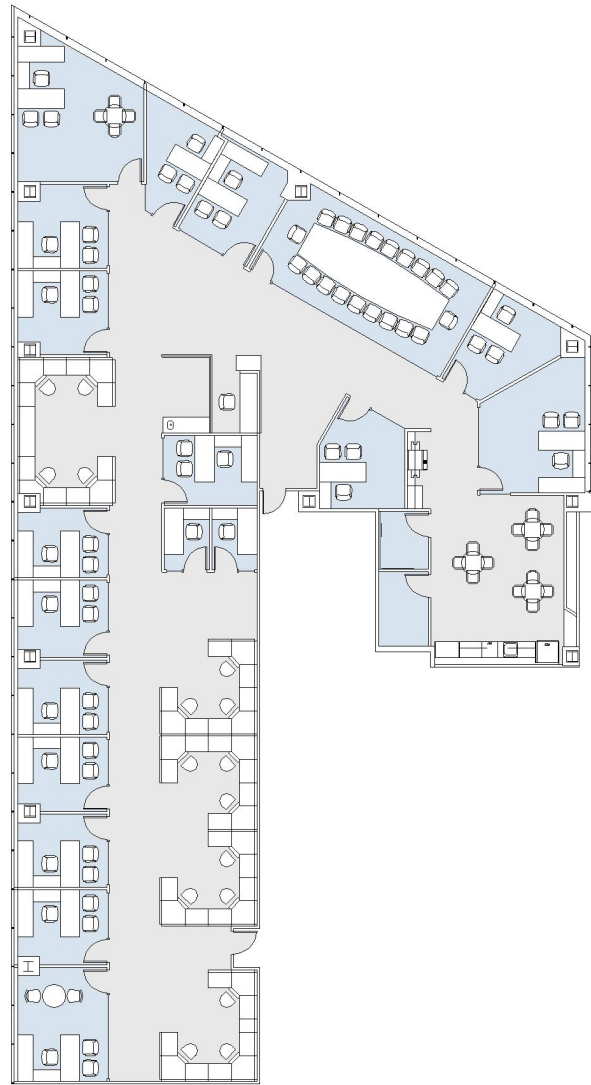

401 WILSHIRE

SUITE 1070 | 7,763 RSF

SANTA MONICA

SUITE CONFIGURATION

OFFICES:	18
CONFERENCE ROOM:	1
RECEPTION:	1
KITCHEN:	1
IT ROOM:	1
STORAGE:	1

NOT TO SCALE
FURNITURE NOT INCLUDED

For more information, please contact: