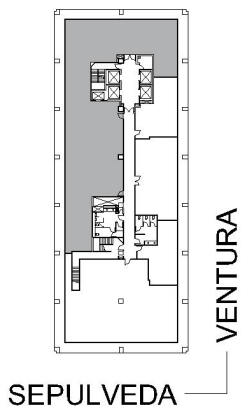

15233
VENTURA

VALLEY OFFICE PLAZA

SUITE 250 | 5,047 RSF

SHERMAN OAKS/ENCINO

AS-BUILT CONFIGURATION

OFFICES:	14
CONFERENCE ROOM:	3
RECEPTION:	1
KITCHEN:	1
COPY ROOM:	1
STORAGE:	1

NOT TO SCALE

FURNITURE NOT INCLUDED