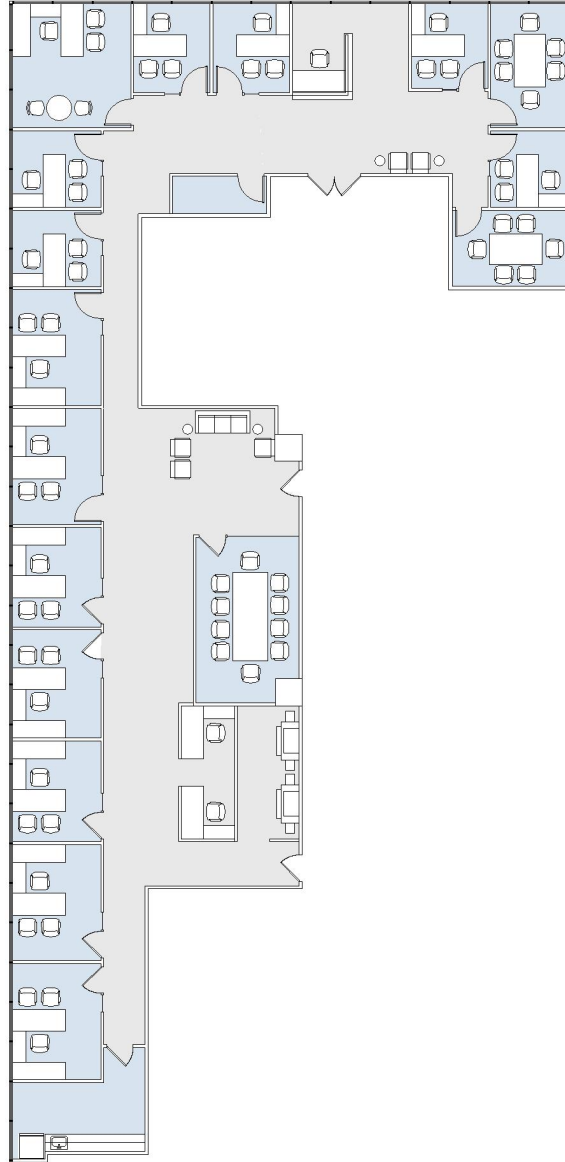

15233
VENTURA

VALLEY OFFICE PLAZA

SUITE 250 | 5,047 RSF

SHERMAN OAKS/ENCINO

AS-BUILT CONFIGURATION

OFFICES:	14
CONFERENCE ROOM:	3
RECEPTION:	1
KITCHEN:	1
COPY ROOM:	1
STORAGE:	1

NOT TO SCALE

FURNITURE NOT INCLUDED