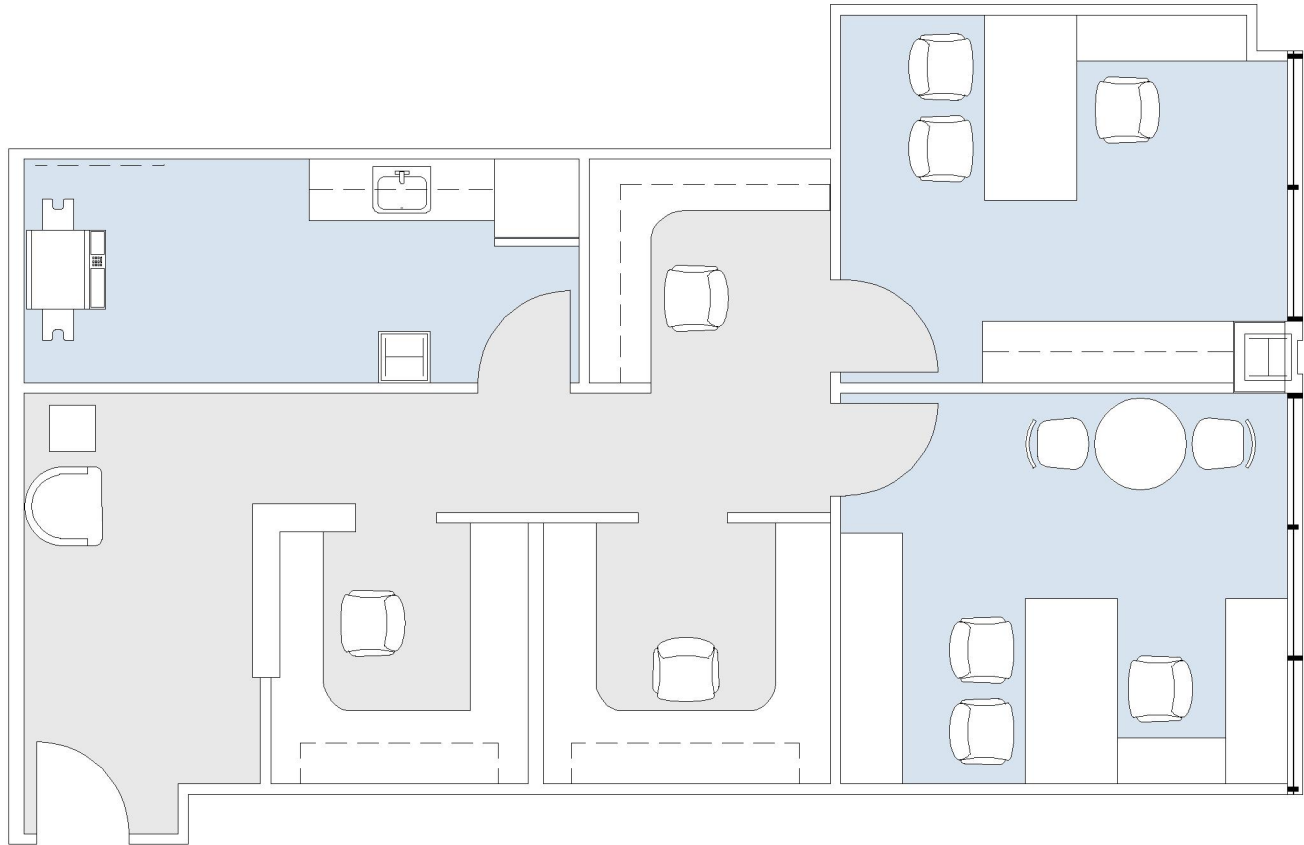

10880 WILSHIRE

SUITE 570 | 1,346 RSF
WESTWOOD

AS-BUILT CONFIGURATION

OFFICES:	2
RECEPTION:	1
KITCHEN:	1

NOT TO SCALE

FURNITURE NOT INCLUDED

For more information, please contact:

310.255.7777
leasing@douglasemmett.com