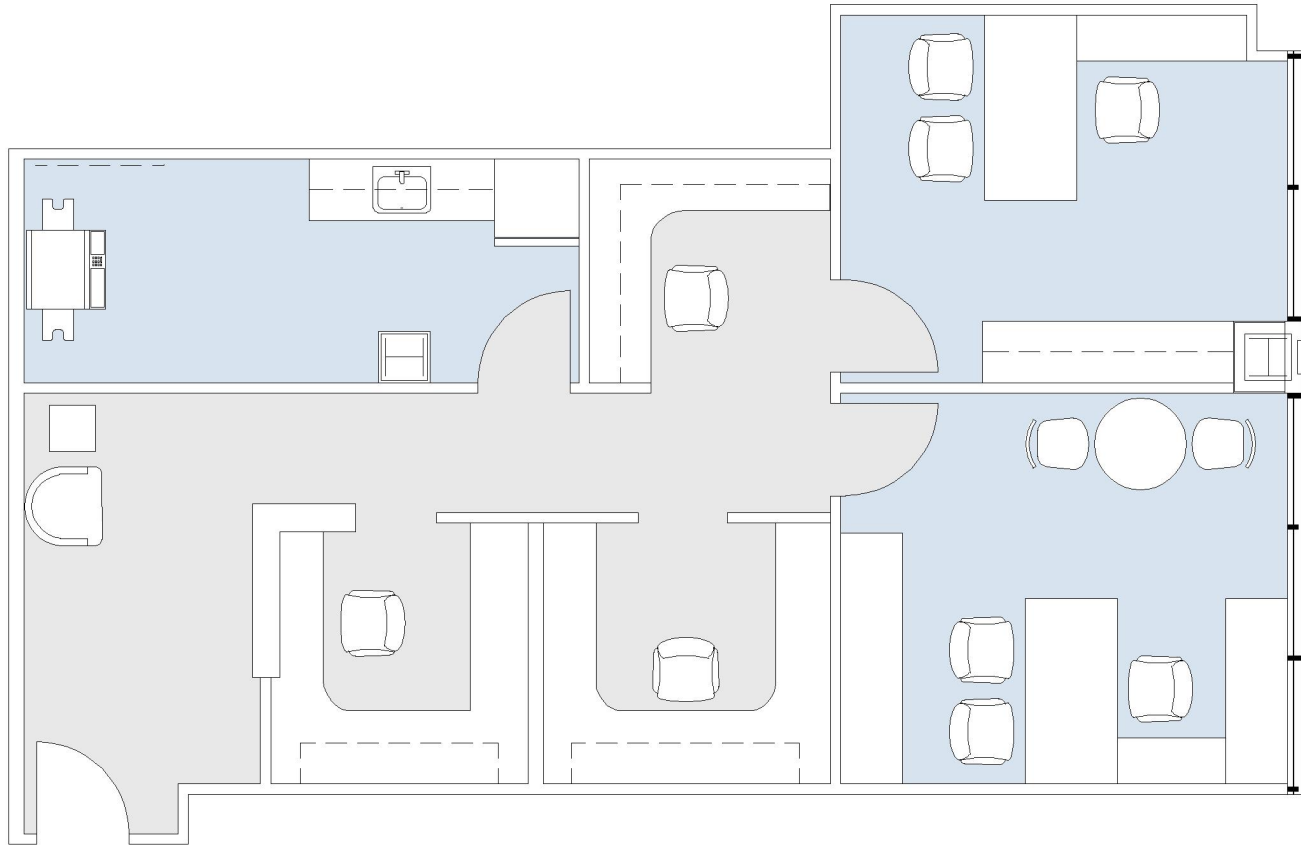

10880 WILSHIRE

SUITE 570 | 1,346 RSF

WESTWOOD

AS-BUILT CONFIGURATION

OFFICES:	2
RECEPTION:	1
KITCHEN:	1

NOT TO SCALE

FURNITURE NOT INCLUDED

For more information, please contact: