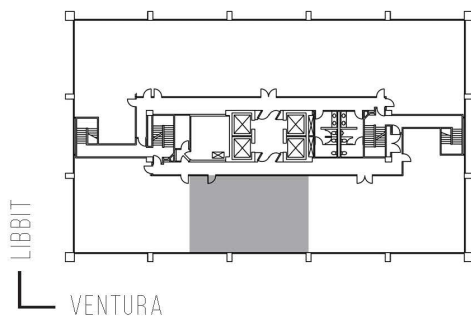

# 16255 VENTURA

MB PLAZA

SUITE 240 | 1,724 RSF

SHERMAN OAKS/ENCINO

#### AS-BUILT CONFIGURATION

OFFICES:	3
WORKSTATIONS:	8
RECEPTION:	1
CONFERENCE ROOM:	1

NOT TO SCALE  
FURNITURE NOT INCLUDED

For more information, please contact:

310.255.7777

leasing@douglasemmett.com

**Douglas  
Emmett**