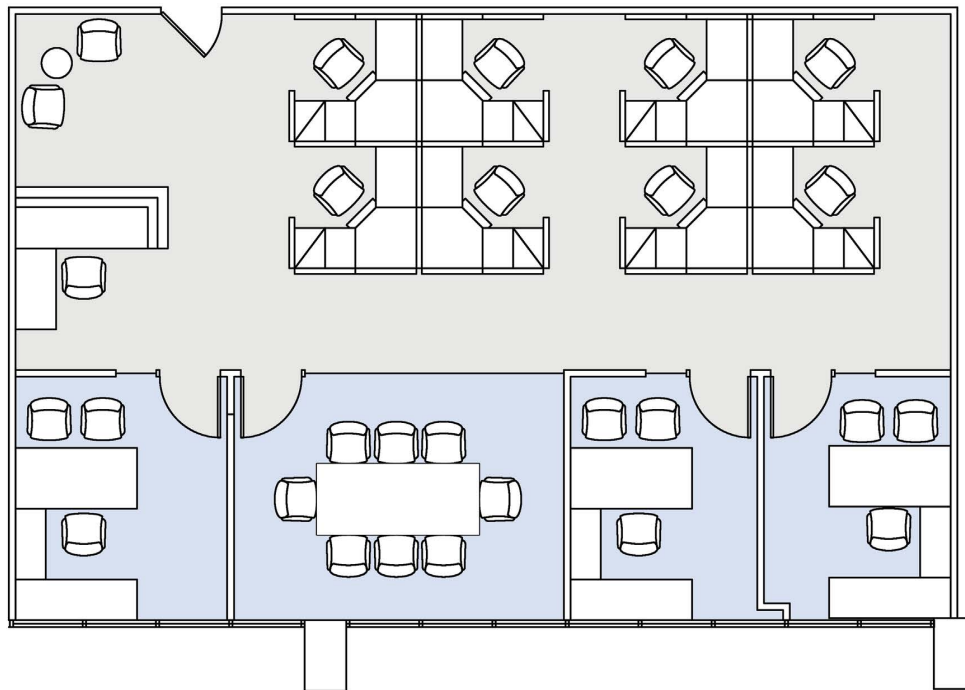

16255 VENTURA

MB PLAZA

SUITE 240 | 1,724 RSF

SHERMAN OAKS/ENCINO

AS-BUILT CONFIGURATION

OFFICES:	3
WORKSTATIONS:	8
RECEPTION:	1
CONFERENCE ROOM:	1

NOT TO SCALE
FURNITURE NOT INCLUDED

For more information, please contact: