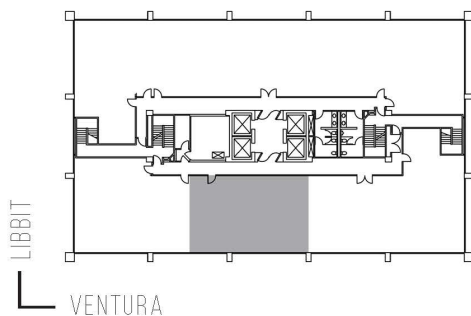

16255 VENTURA

MB PLAZA

SUITE 240 | 1,724 RSF

SHERMAN OAKS/ENCINO

AS-BUILT CONFIGURATION

OFFICES:	3
WORKSTATIONS:	8
RECEPTION:	1
CONFERENCE ROOM:	1

NOT TO SCALE
FURNITURE NOT INCLUDED

For more information, please contact: