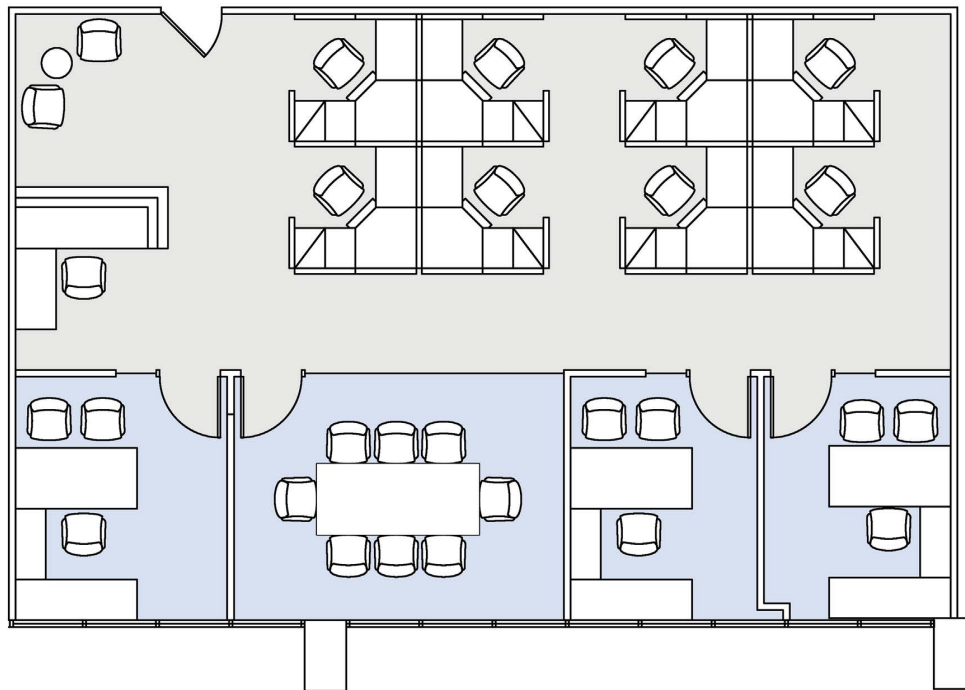

# 16255 VENTURA

MB PLAZA

SUITE 240 | 1,724 RSF

SHERMAN OAKS/ENCINO

#### AS-BUILT CONFIGURATION

OFFICES:	3
WORKSTATIONS:	8
RECEPTION:	1
CONFERENCE ROOM:	1

NOT TO SCALE  
FURNITURE NOT INCLUDED

For more information, please contact:

310.255.7777

leasing@douglasemmett.com

**Douglas  
Emmett**