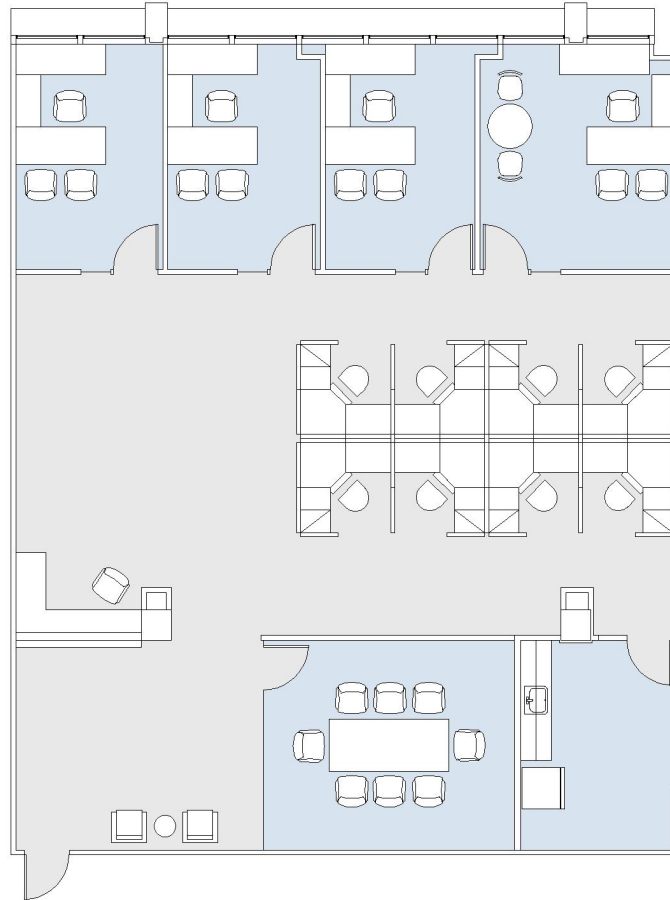

6330

CARTHAY CAMPUS

SUITE 240 | 3,067 RSF

BEVERLY HILLS

## SUITE CONFIGURATION

OFFICES:	4
CONFERENCE ROOM:	1
RECEPTION:	1
KITCHEN:	1

NOT TO SCALE

FURNITURE NOT INCLUDED

For more information, please contact:

310.255.7777  
leasing@douglasemmett.com

**Douglas  
Emmett**