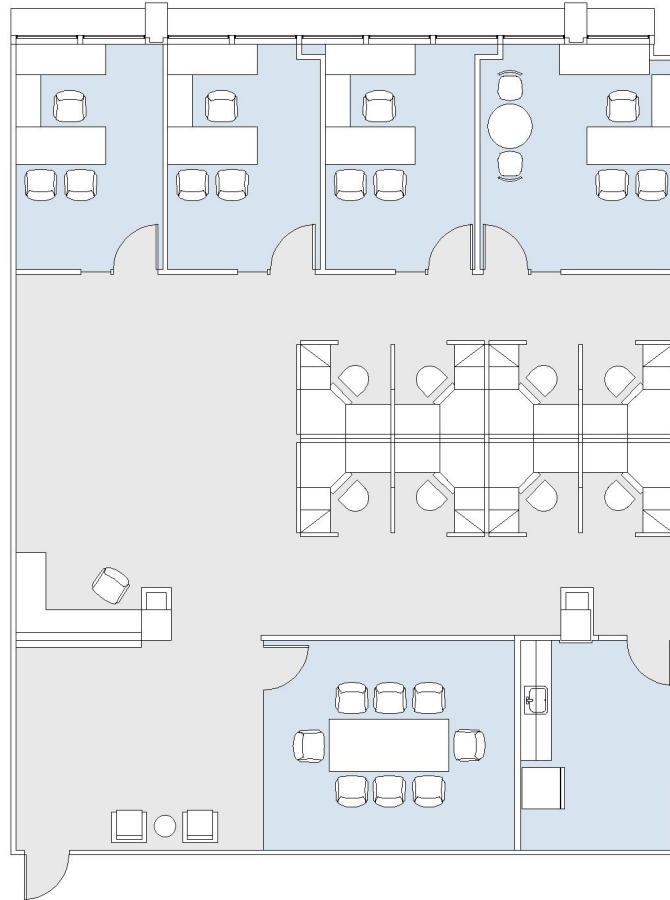

6330

CARTHAY CAMPUS 30

SUITE 240 | 3,067 RSF

BEVERLY HILLS

SAN VICENTE

SUITE CONFIGURATION

OFFICES:	4
CONFERENCE ROOM:	1
RECEPTION:	1
KITCHEN:	1

NOT TO SCALE