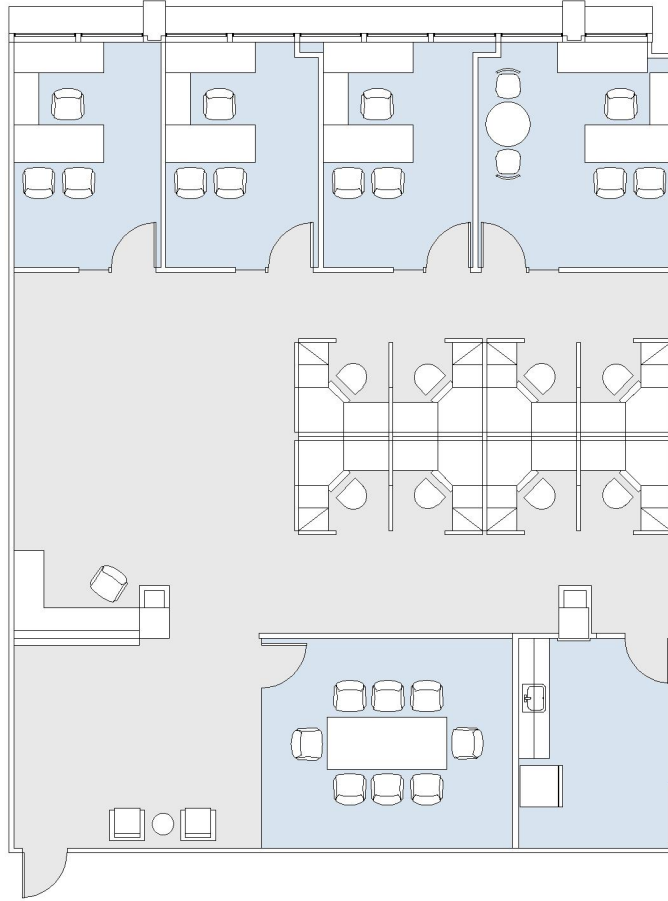

# 6330

CARTHAY CAMPUS 30

SUITE 240 | 3,067 RSF

BEVERLY HILLS

## SAN VICENTE

### SUITE CONFIGURATION

OFFICES:	4
CONFERENCE ROOM:	1
RECEPTION:	1
KITCHEN:	1

NOT TO SCALE

FURNITURE NOT INCLUDED

For more information, please contact:

310.255.7777

leasing@douglasemmett.com

**Douglas  
Emmett**