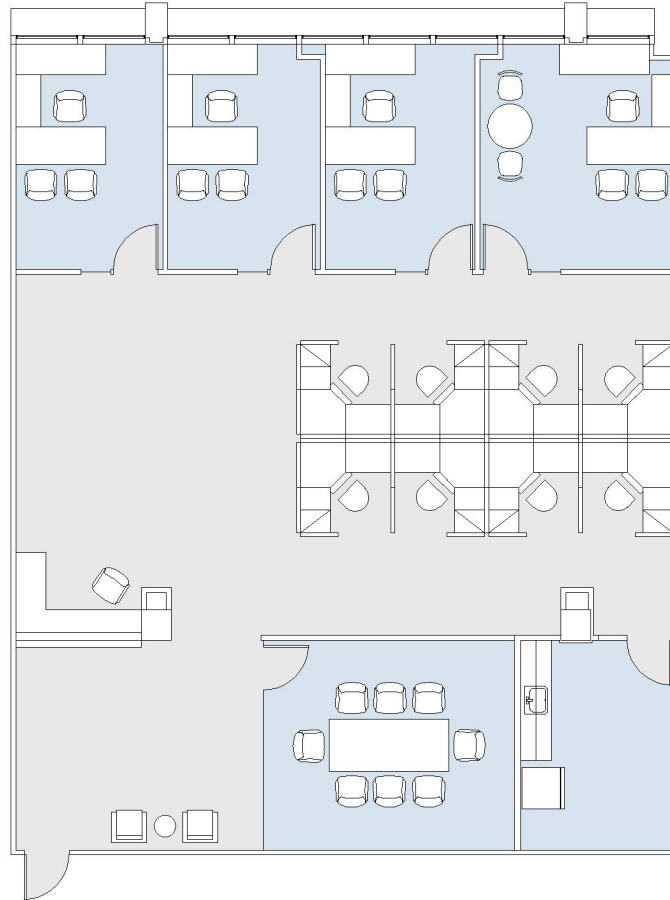

6330

CARTHAY CAMPUS 30

SUITE 240 | 3,067 RSF

BEVERLY HILLS

## SUITE CONFIGURATION

OFFICES:	4
CONFERENCE ROOM:	1
RECEPTION:	1
KITCHEN:	1

NOT TO SCALE

FURNITURE NOT INCLUDED

For more information, please contact:

310.255.7777  
leasing@douglasemmett.com

**Douglas  
Emmett**