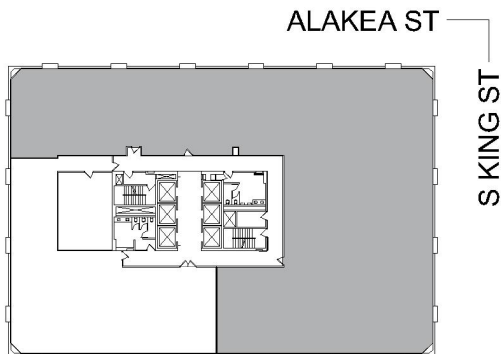

1001

BISHOP SQUARE - ASB TOWER

SUITE 2020 | 12,468 RSF

HONOLULU

BISHOP STREET

AS-BUILT CONFIGURATION

OFFICES:	32
CONFERENCE ROOM:	1
TRAINING ROOM:	2
RECEPTION:	1
KITCHEN:	1
STORAGE ROOM:	2

NOT TO SCALE
FURNITURE NOT INCLUDED