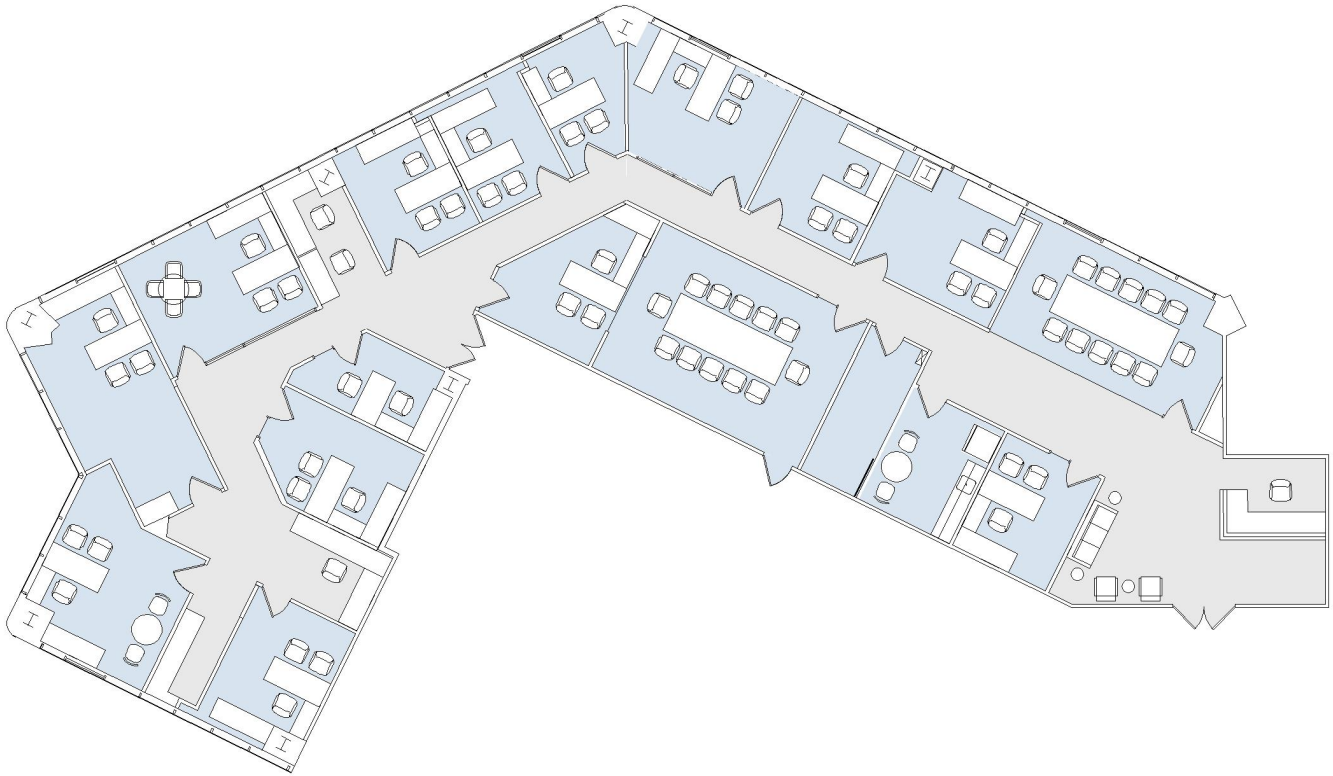

12400 WILSHIRE

SUITE 850 | 5,489 RSF
BRENTWOOD-WILSHIRE

AS-BUILT CONFIGURATION

OFFICES:	14
CONFERENCE ROOM:	2
RECEPTION:	1
KITCHEN:	1
IT ROOM:	1

NOT TO SCALE

FURNITURE NOT INCLUDED

For more information, please contact: