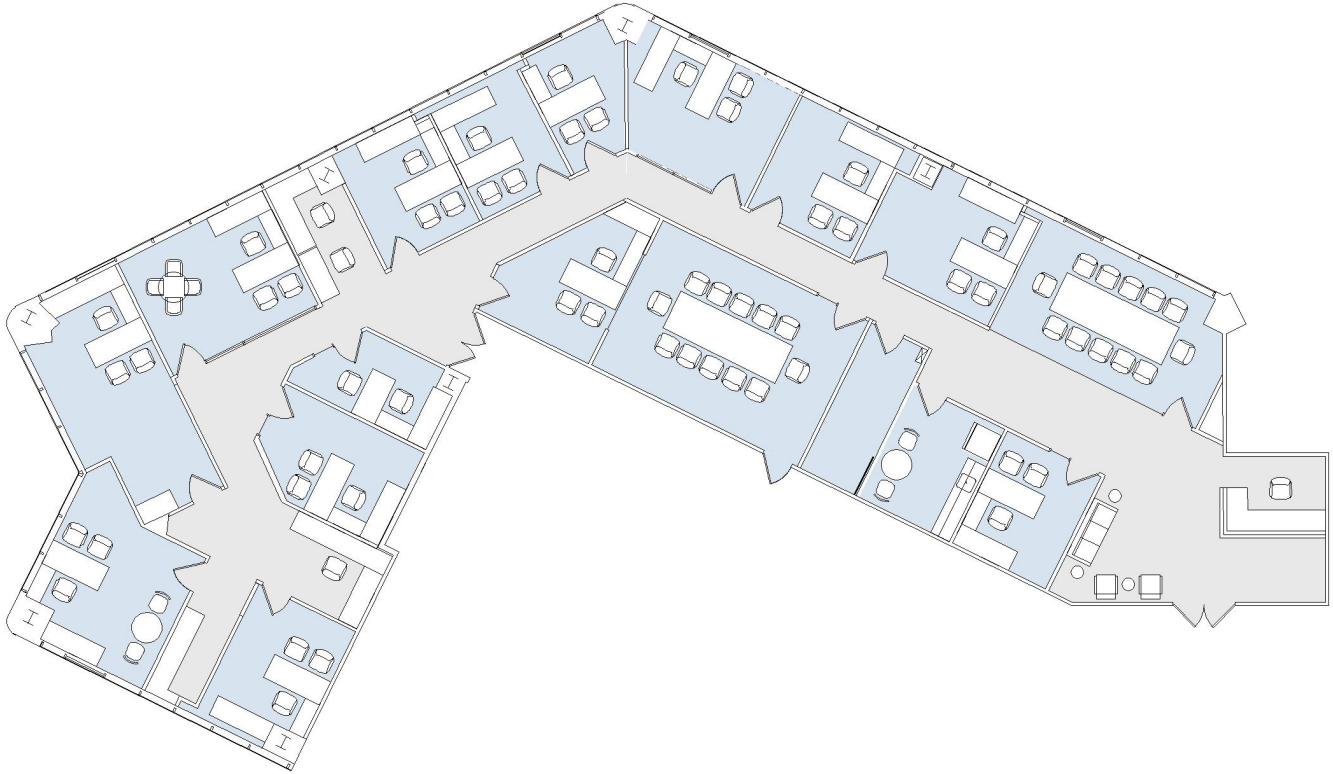

12400 WILSHIRE

SUITE 850 | 5,489 RSF
BRENTWOOD-WILSHIRE

AS-BUILT CONFIGURATION

OFFICES:	14
CONFERENCE ROOM:	2
RECEPTION:	1
KITCHEN:	1
IT ROOM:	1

NOT TO SCALE

FURNITURE NOT INCLUDED

For more information, please contact: