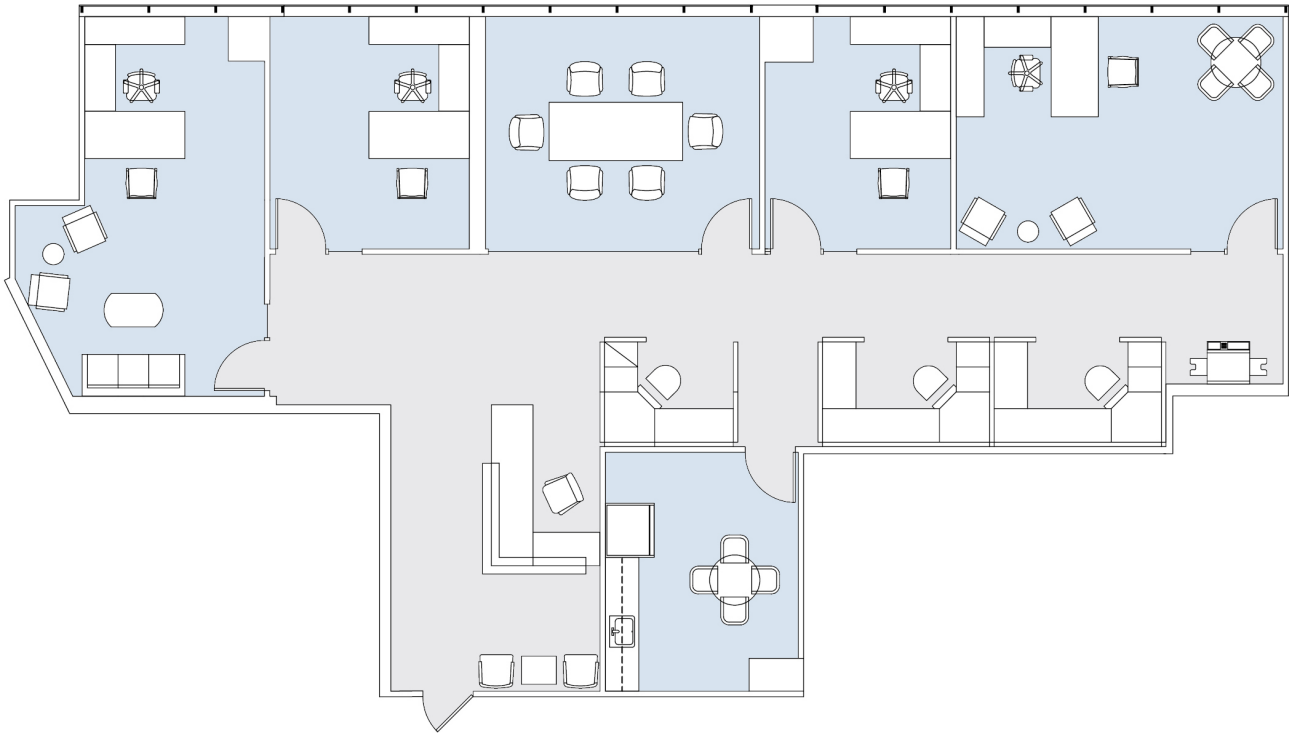

# 12400 WILSHIRE

SUITE 810 | 2,712 RSF  
BRENTWOOD-WILSHIRE

#### AS-BUILT CONFIGURATION

OFFICES:	4
CONFERENCE ROOM:	1
RECEPTION:	1
KITCHEN:	1

ADJUSTED FOR SOCIAL DISTANCING  
NOT TO SCALE  
FURNITURE NOT INCLUDED

For more information, please contact:

310.255.7777  
leasing@douglasemmett.com