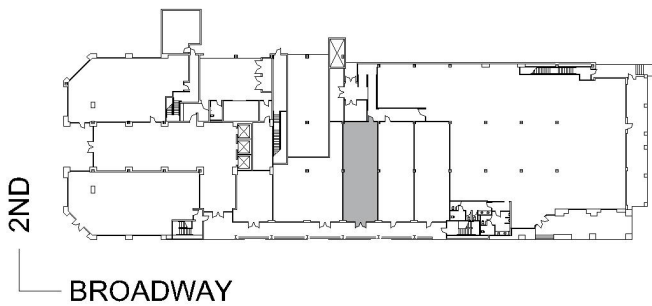

120

PALISADES PROMENADE

SUITE 105 | 1,320 RSF

SANTA MONICA

BROADWAY

SUITE CONFIGURATION

OFFICES:	3
CONFERENCE ROOM:	1
RECEPTION:	1

NOT TO SCALE
FURNITURE NOT INCLUDED